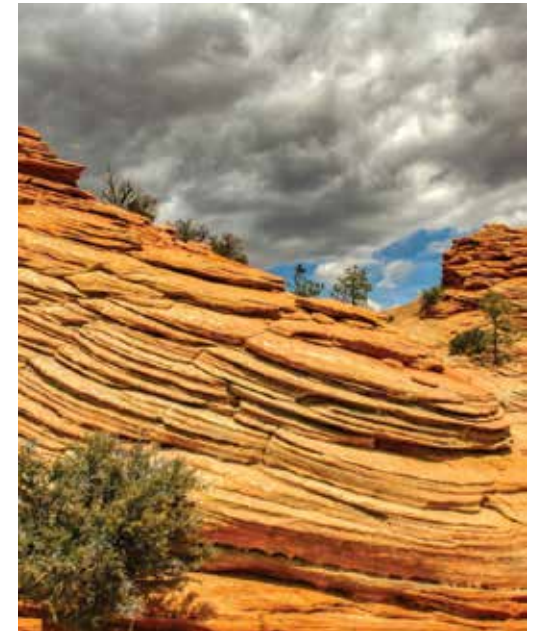

АГАТЕ
ПЛИТКА

Hindgres' Spring series tiles are bursting with life, just like new flowers and a revitalized landscape, so dive right in! The vibrant colors and varied textures of springtime are the inspiration for these tiles, which bring to mind feelings of regeneration and happiness.

The Spring collection by Hindgres brings the enchantment of nature's rebirth to your floor, inviting you to immerse yourself in the remarkable and enhance your home with its beautiful grace.

Spring
SERIES