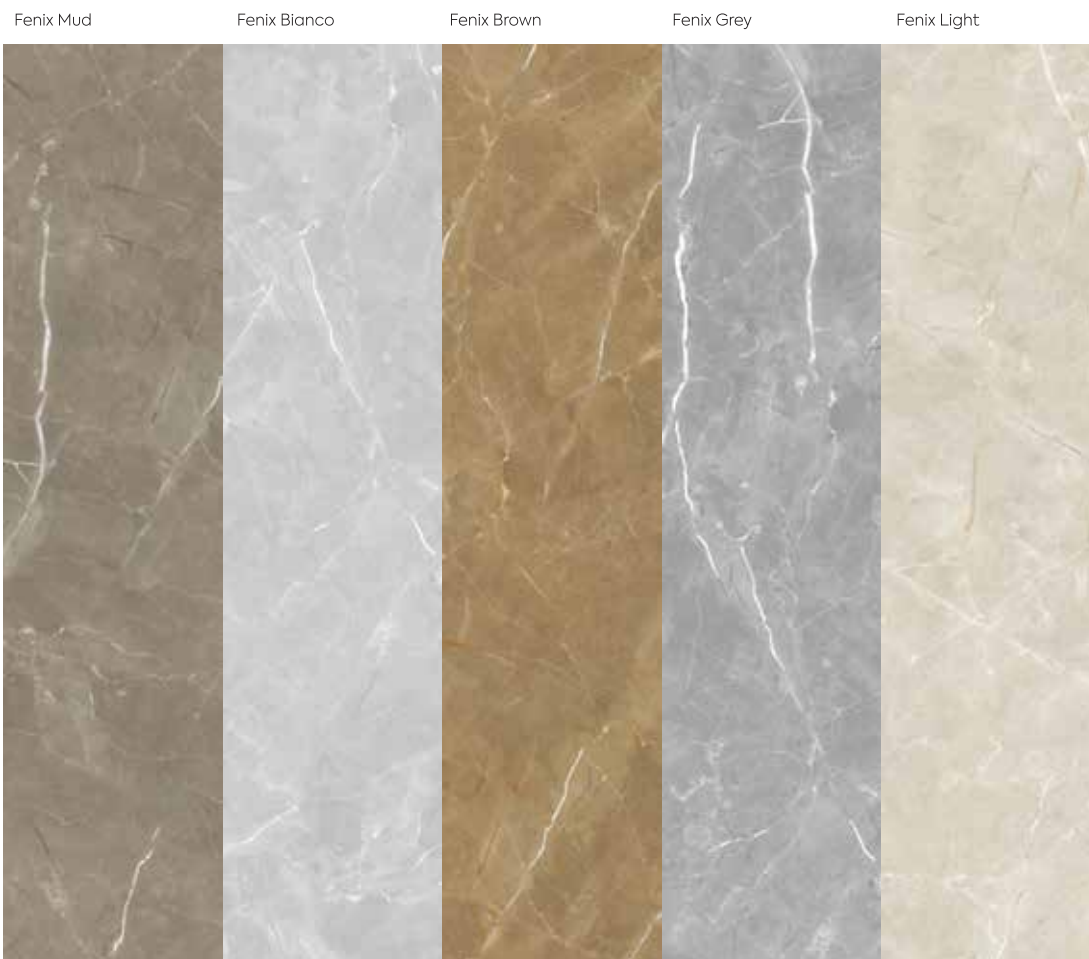

Fenix Series

Available Sizes

80 x 160 cm   60 x 120 cm   30 x 60 cm
120 x 120 cm   100 x 100 cm   80 x 80 cm   60 x 60 cm

Finish

Polished

Thickness

9 mm

Features

Stable

Water Absorb

Scratch Resistance

Stain Proof

Fire Proof

Chemical Resistance