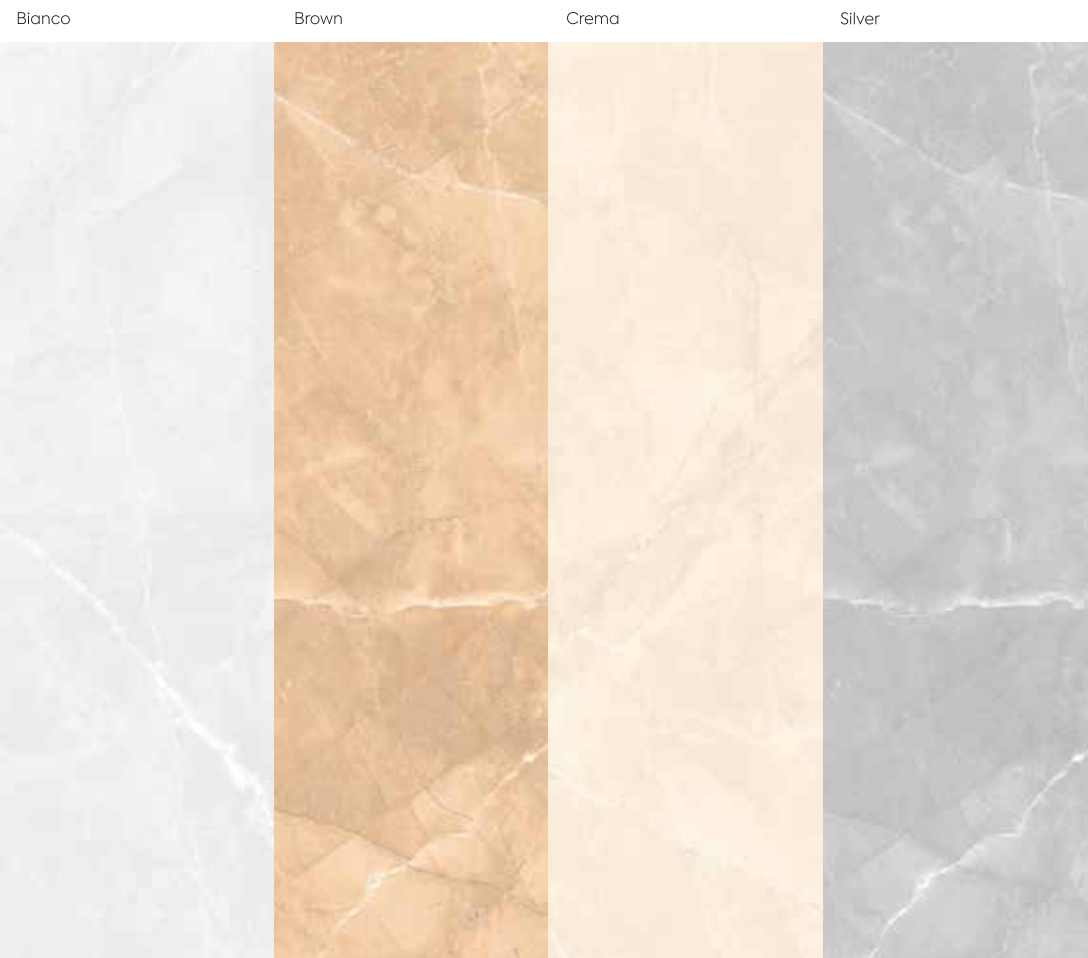

Arizona Series

Available Sizes

80 x 160 cm   60 x 120 cm   30 x 60 cm
120 x 120 cm   100 x 100 cm   80 x 80 cm   60 x 60 cm

Finish

Polished
Matt

Thickness

9 mm

Features

Stable

Water
Absorb

Scratch
Resistance

Stain
Proof

Fire
Proof

Chemical
Resistance