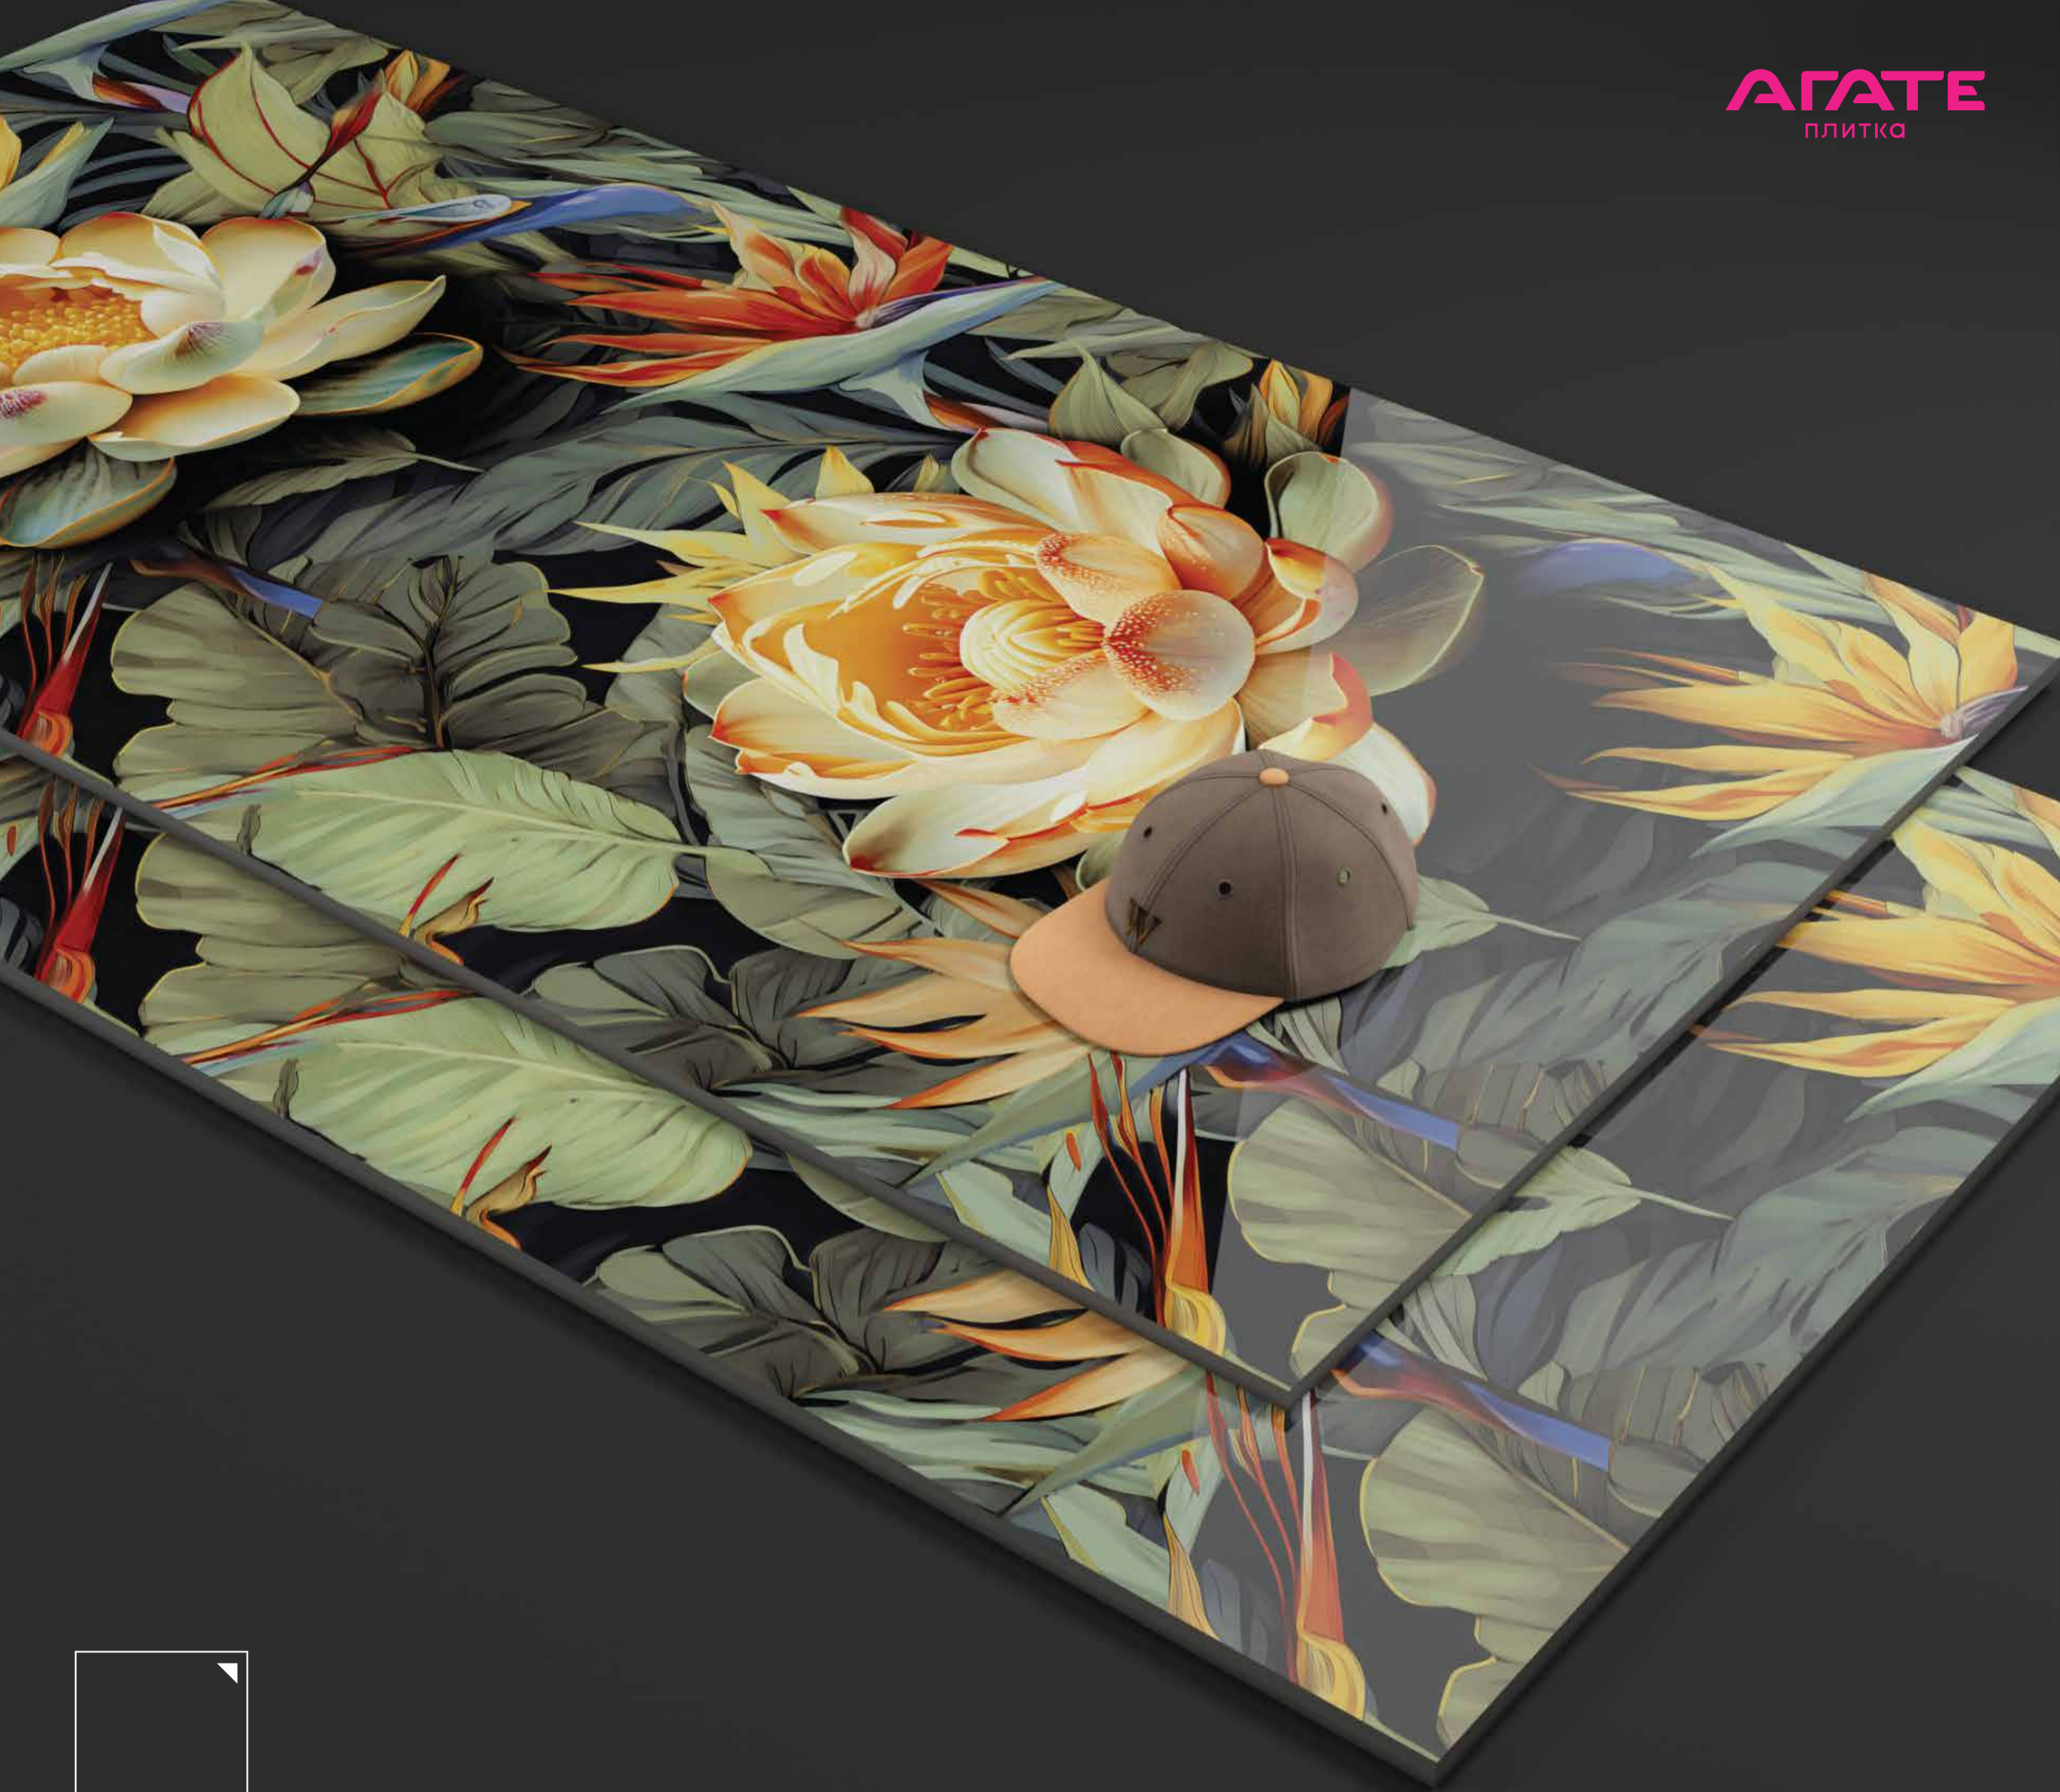

600x
1200MM

DECOR 1006 ENDLESS