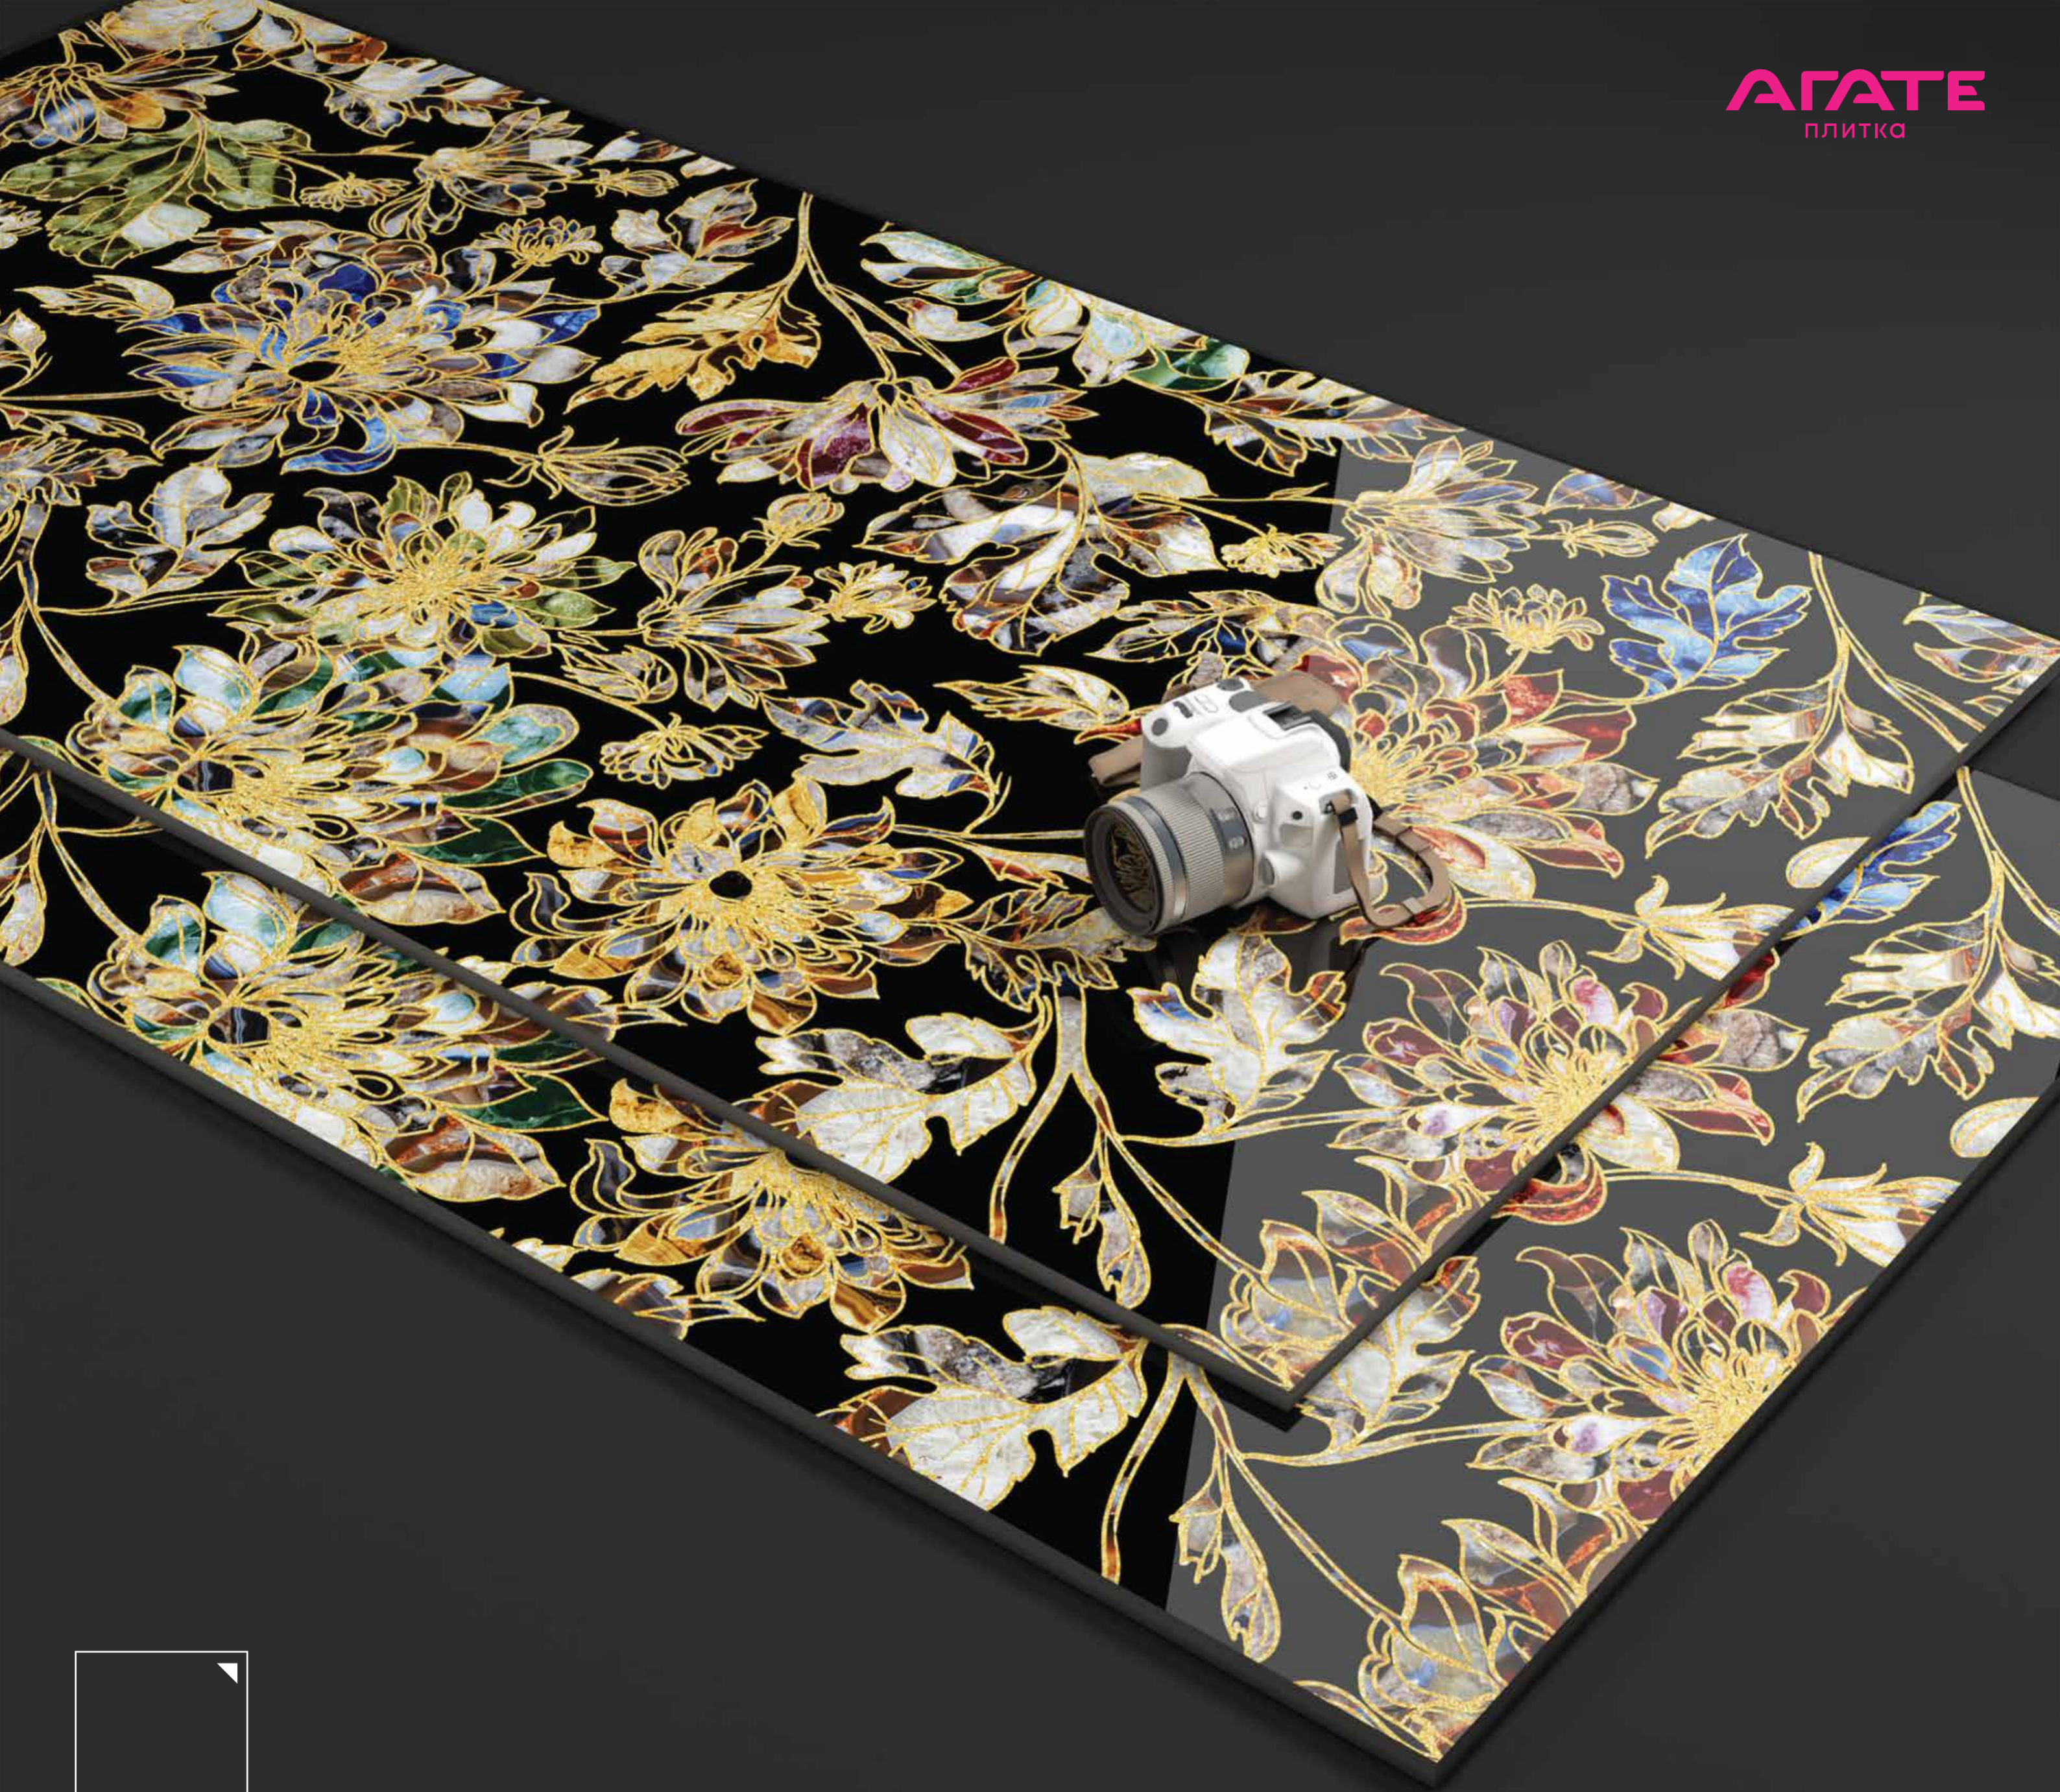

DECOR 1001

DESIGN

**DECOR  
1001**

SIZE

**600X  
1200MM**

FINISH

**SUPER  
HIGH GLOSS**

**DECOR  
COLLECTION**

DECOR 1001

600x  
1200MM

DECOR 1002

DESIGN

**DECOR  
1002**

SIZE

**600X  
1200MM**

FINISH

DECOR 1008

DESIGN

**DECOR  
1008**

SIZE

**600X  
1200MM**

FINISH

**SUPER  
HIGH GLOSS**

**DECOR  
COLLECTION**

DECOR 1008

600x  
1200MM

DESIGN

**DECOR  
1009**

SIZE

**600X  
1200MM**

FINISH

**SUPER  
HIGH GLOSS**