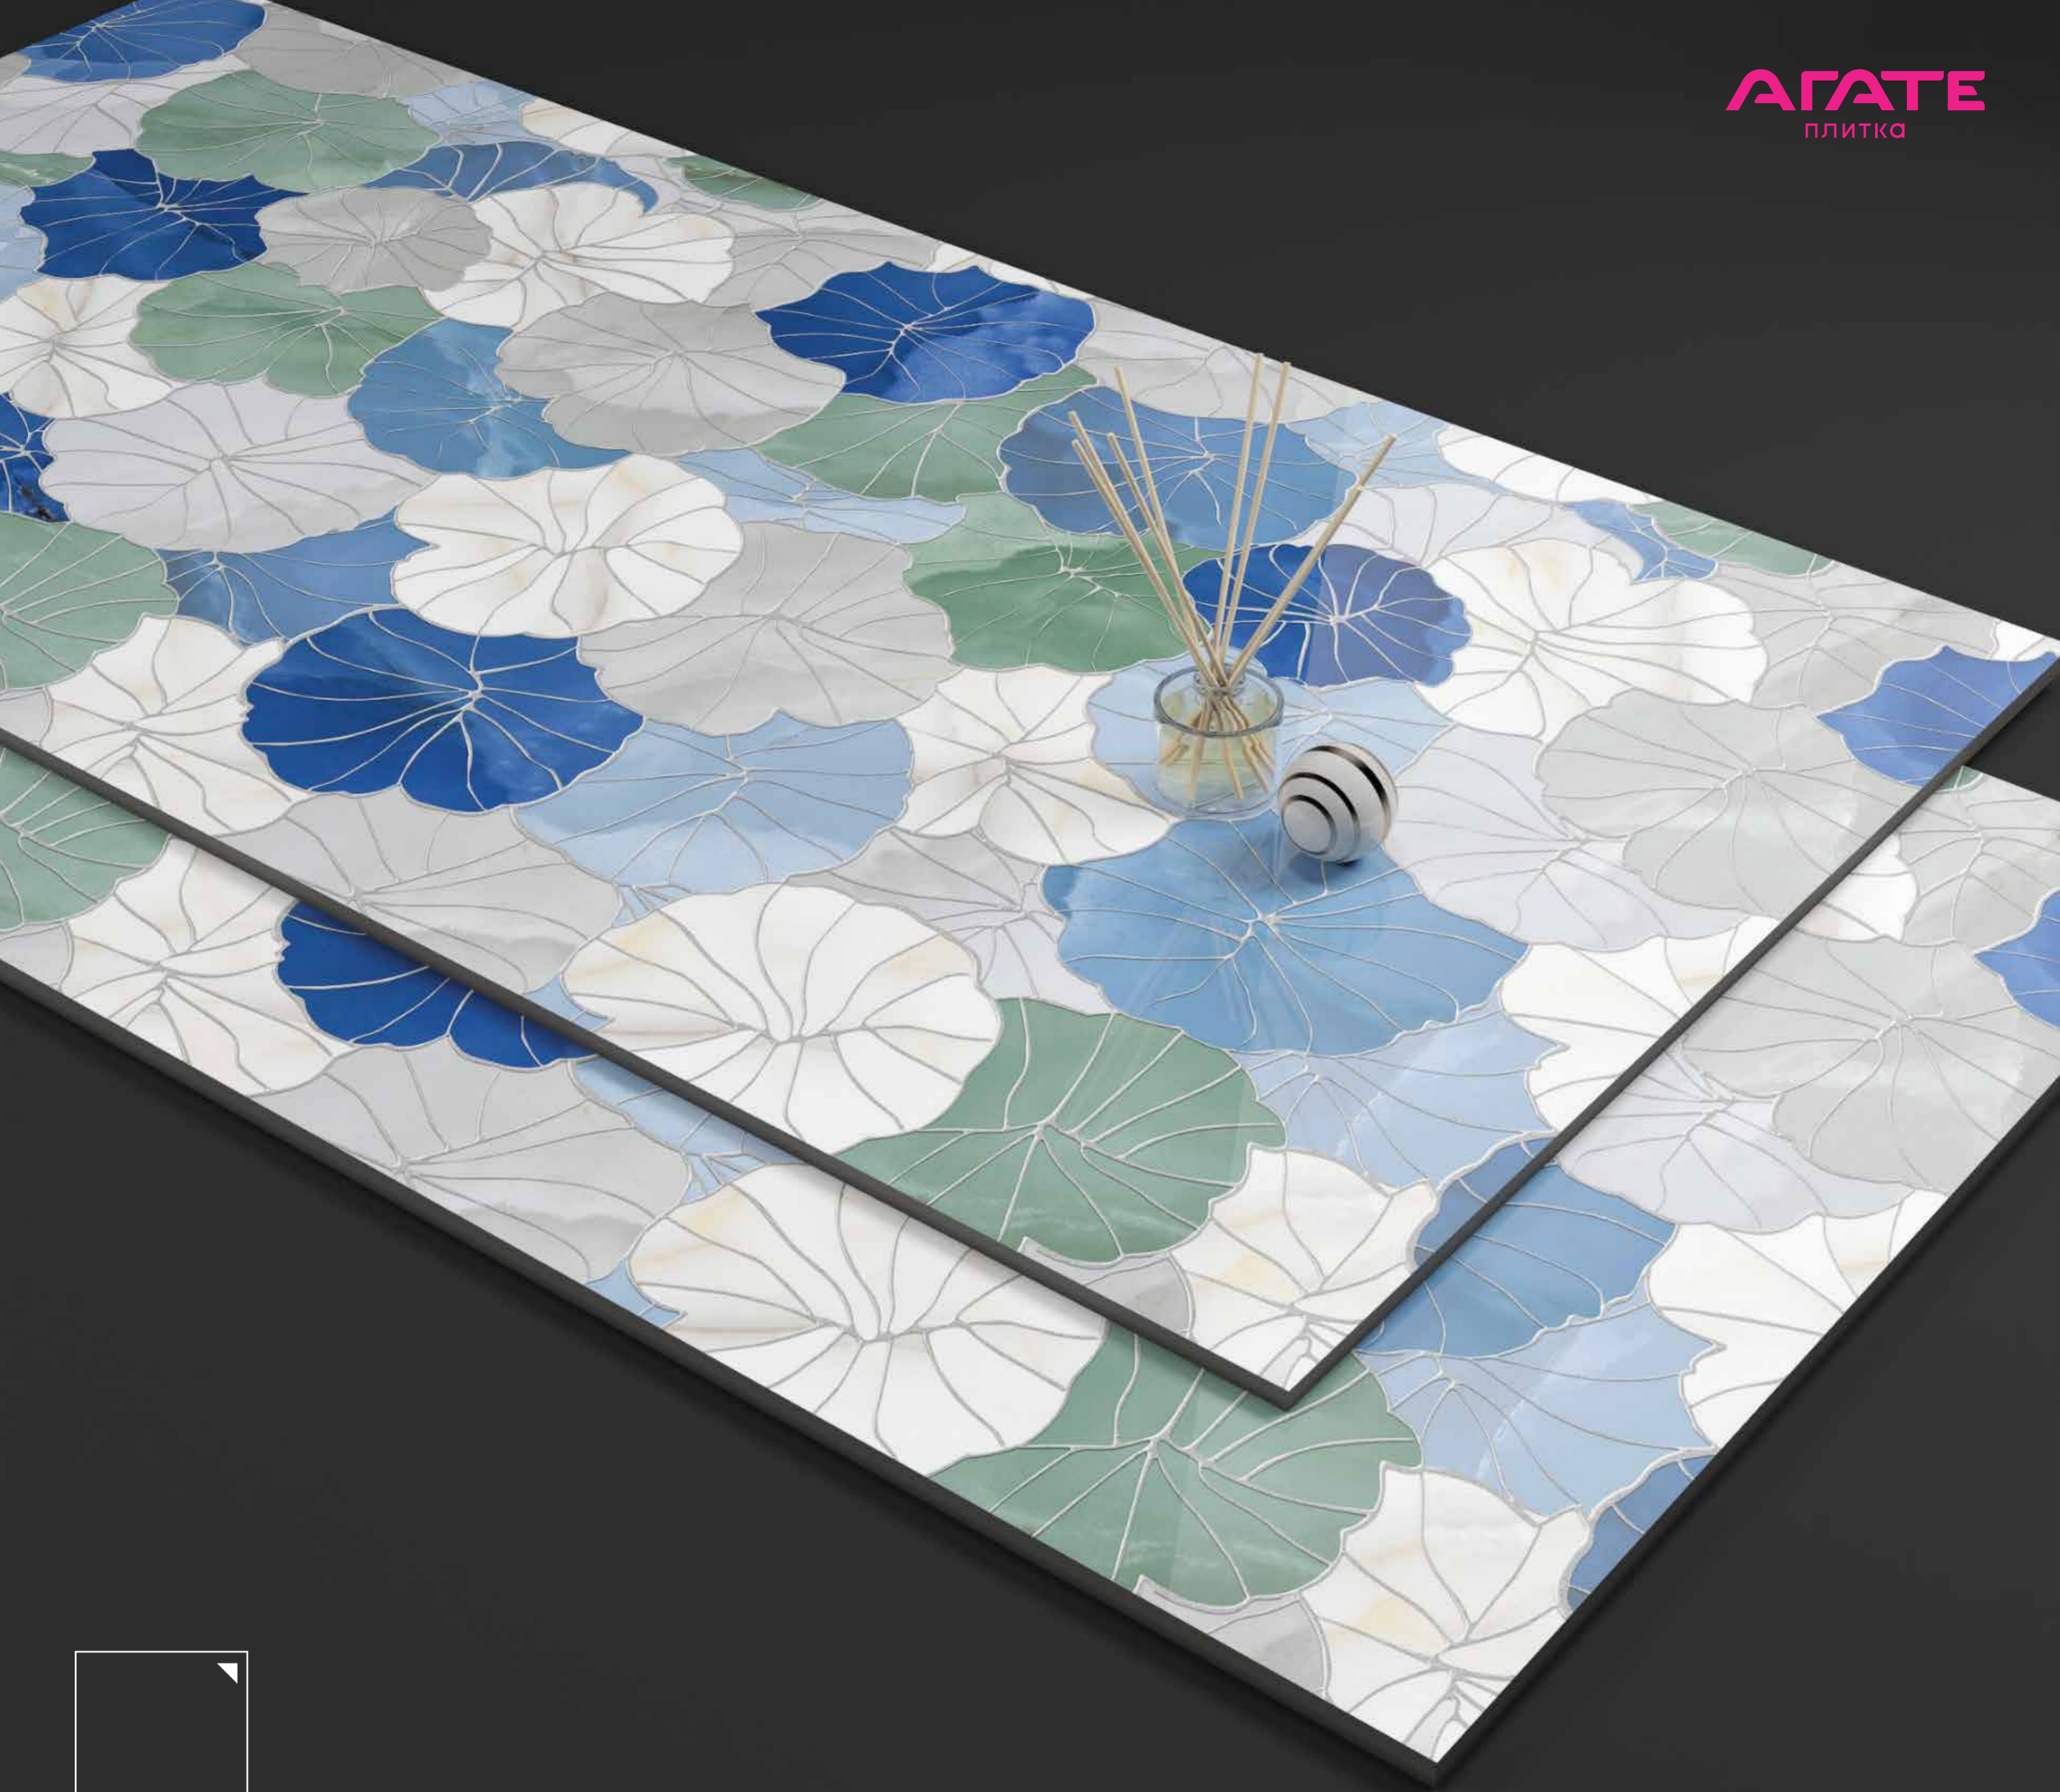

DECOR 1001

DESIGN

**DECOR  
1001**

SIZE

**600X  
1200MM**

FINISH

**SUPER  
HIGH GLOSS**

**DECOR  
COLLECTION**

DECOR 1001

600x  
1200MM

DECOR 1002

DESIGN

**DECOR  
1002**

SIZE

**600X  
1200MM**

FINISH

**DECOR 1012 ENDLESS**

DESIGN

**DECOR  
1012 ENDLESS**

SIZE

**600X  
1200MM**

FINISH

**SUPER  
HIGH GLOSS**

**DECOR  
COLLECTION**

**DECOR 1012 ENDLESS**

600x  
1200MM

DECOR 1013 ENDLESS

DESIGN

**DECOR  
1013 ENDLESS**

SIZE

**600X  
1200MM**

FINISH