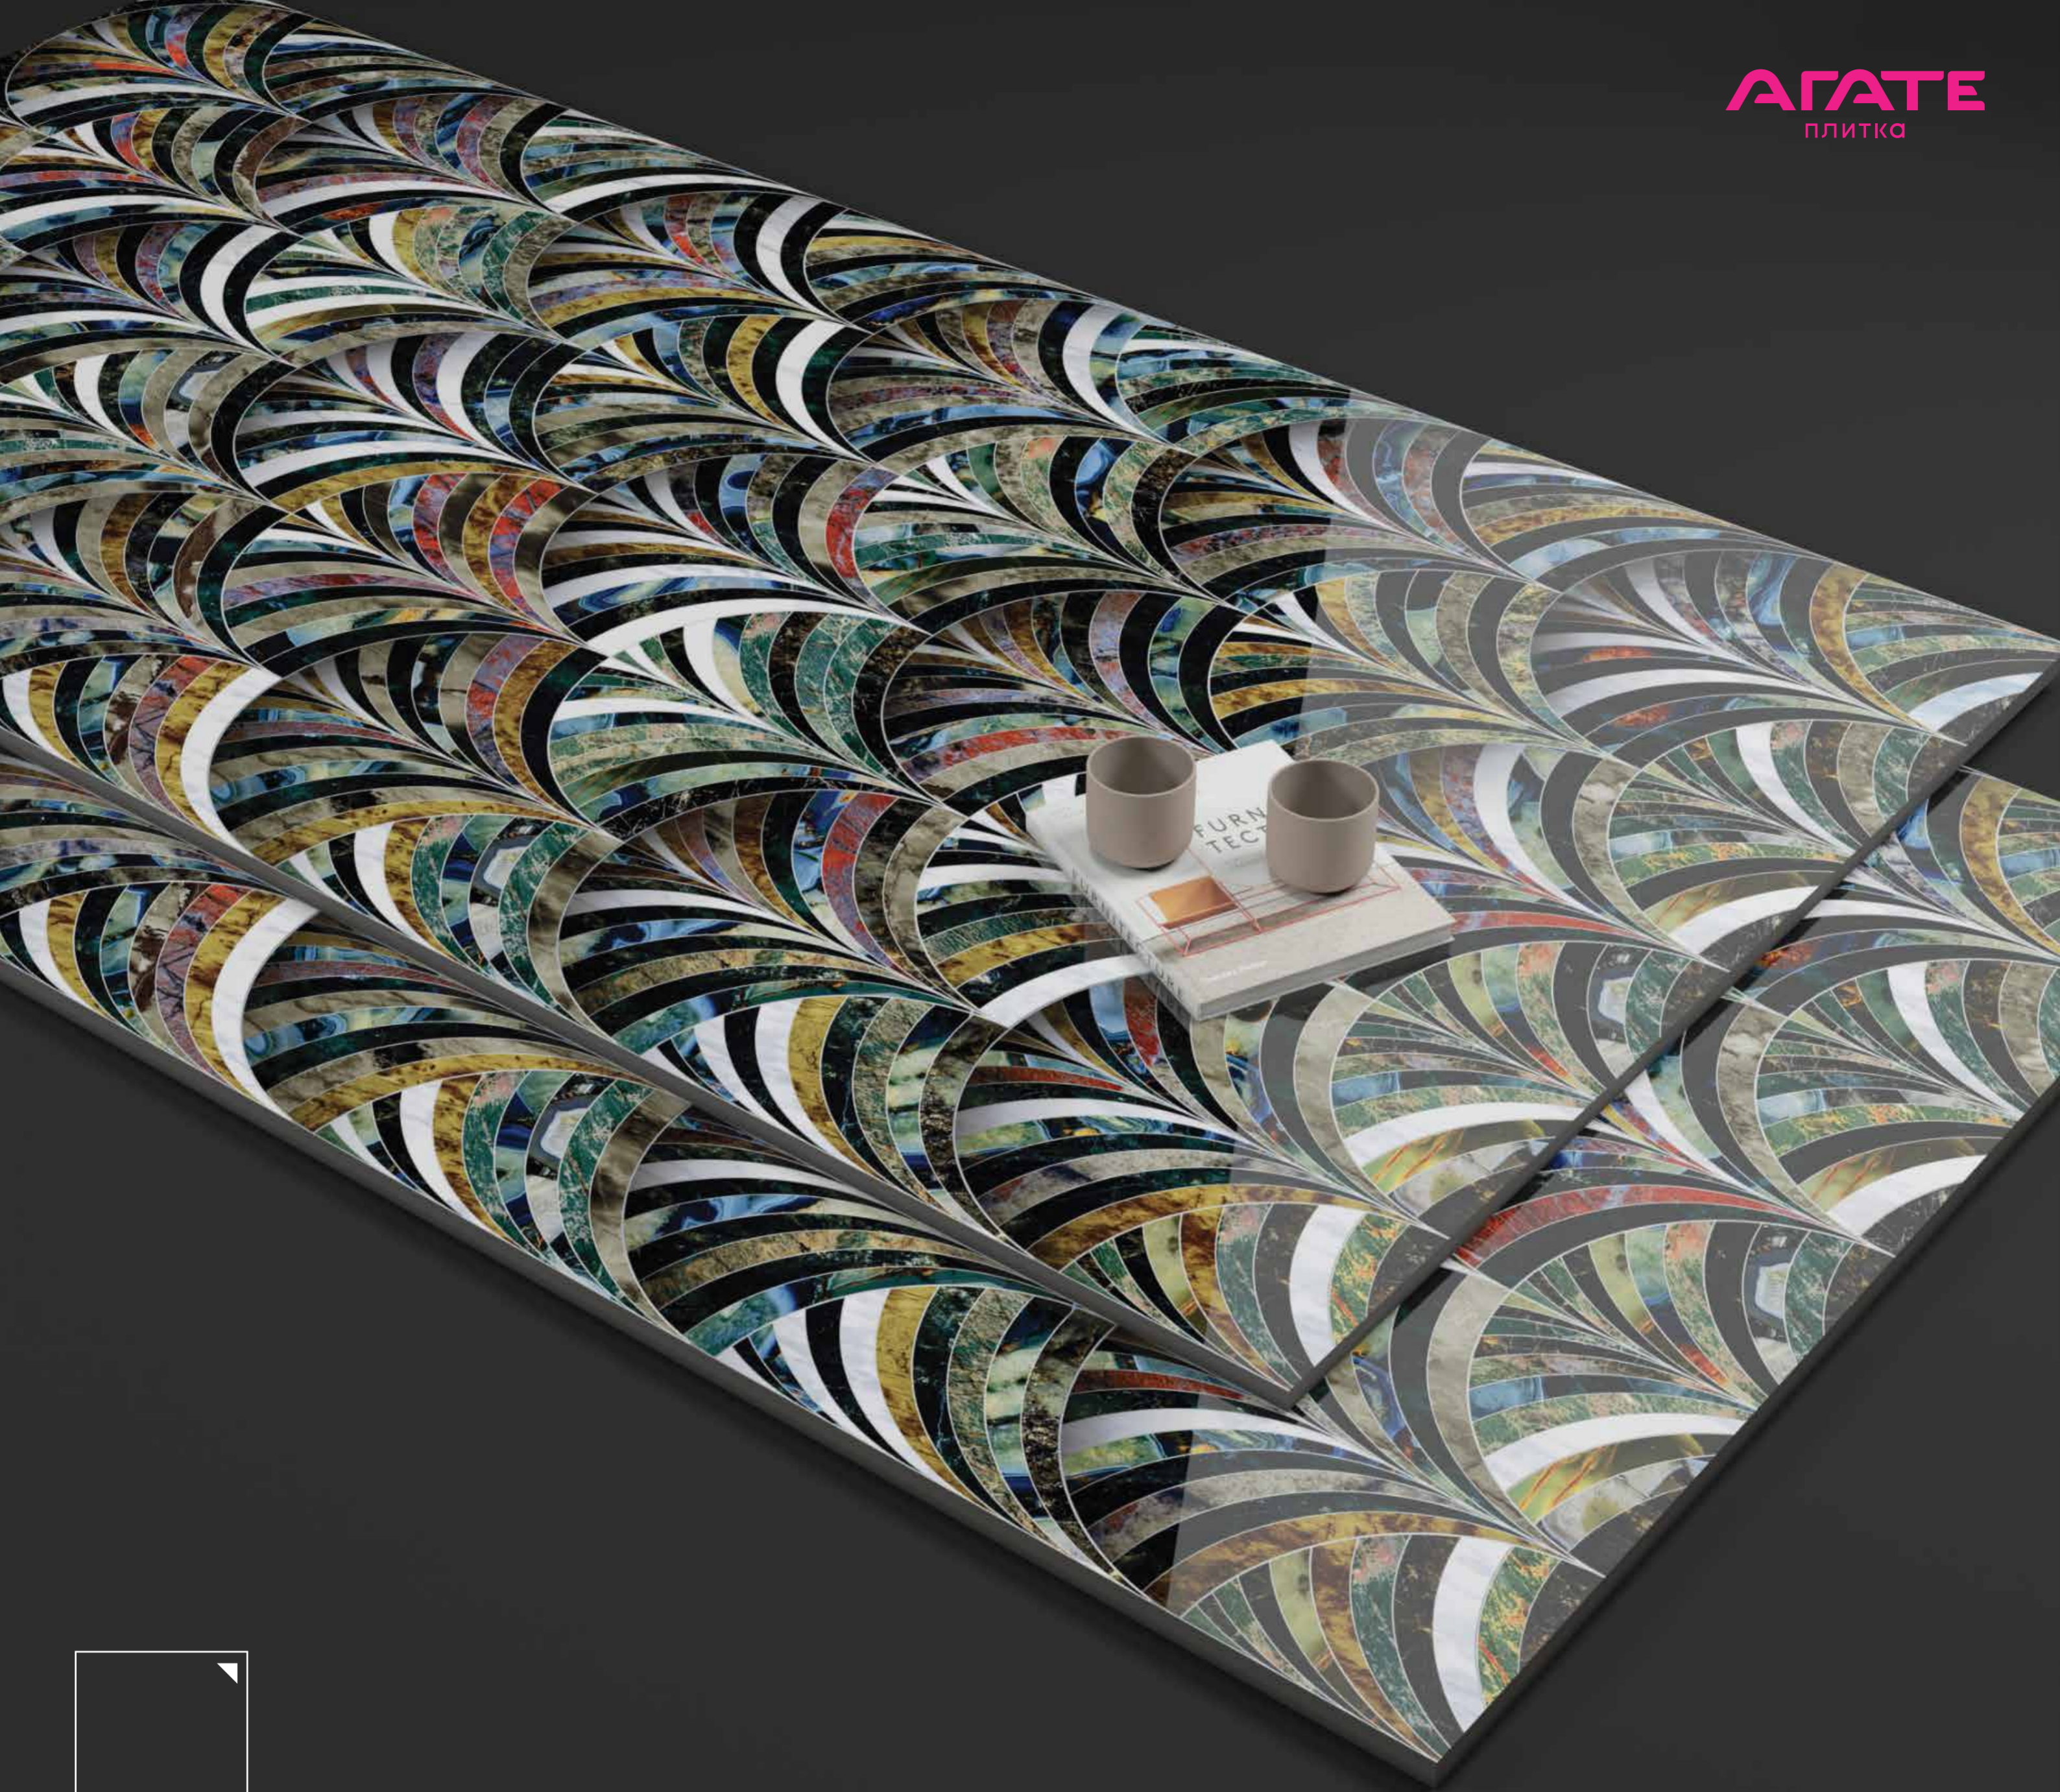

600x
1200MM

DECOR 1007