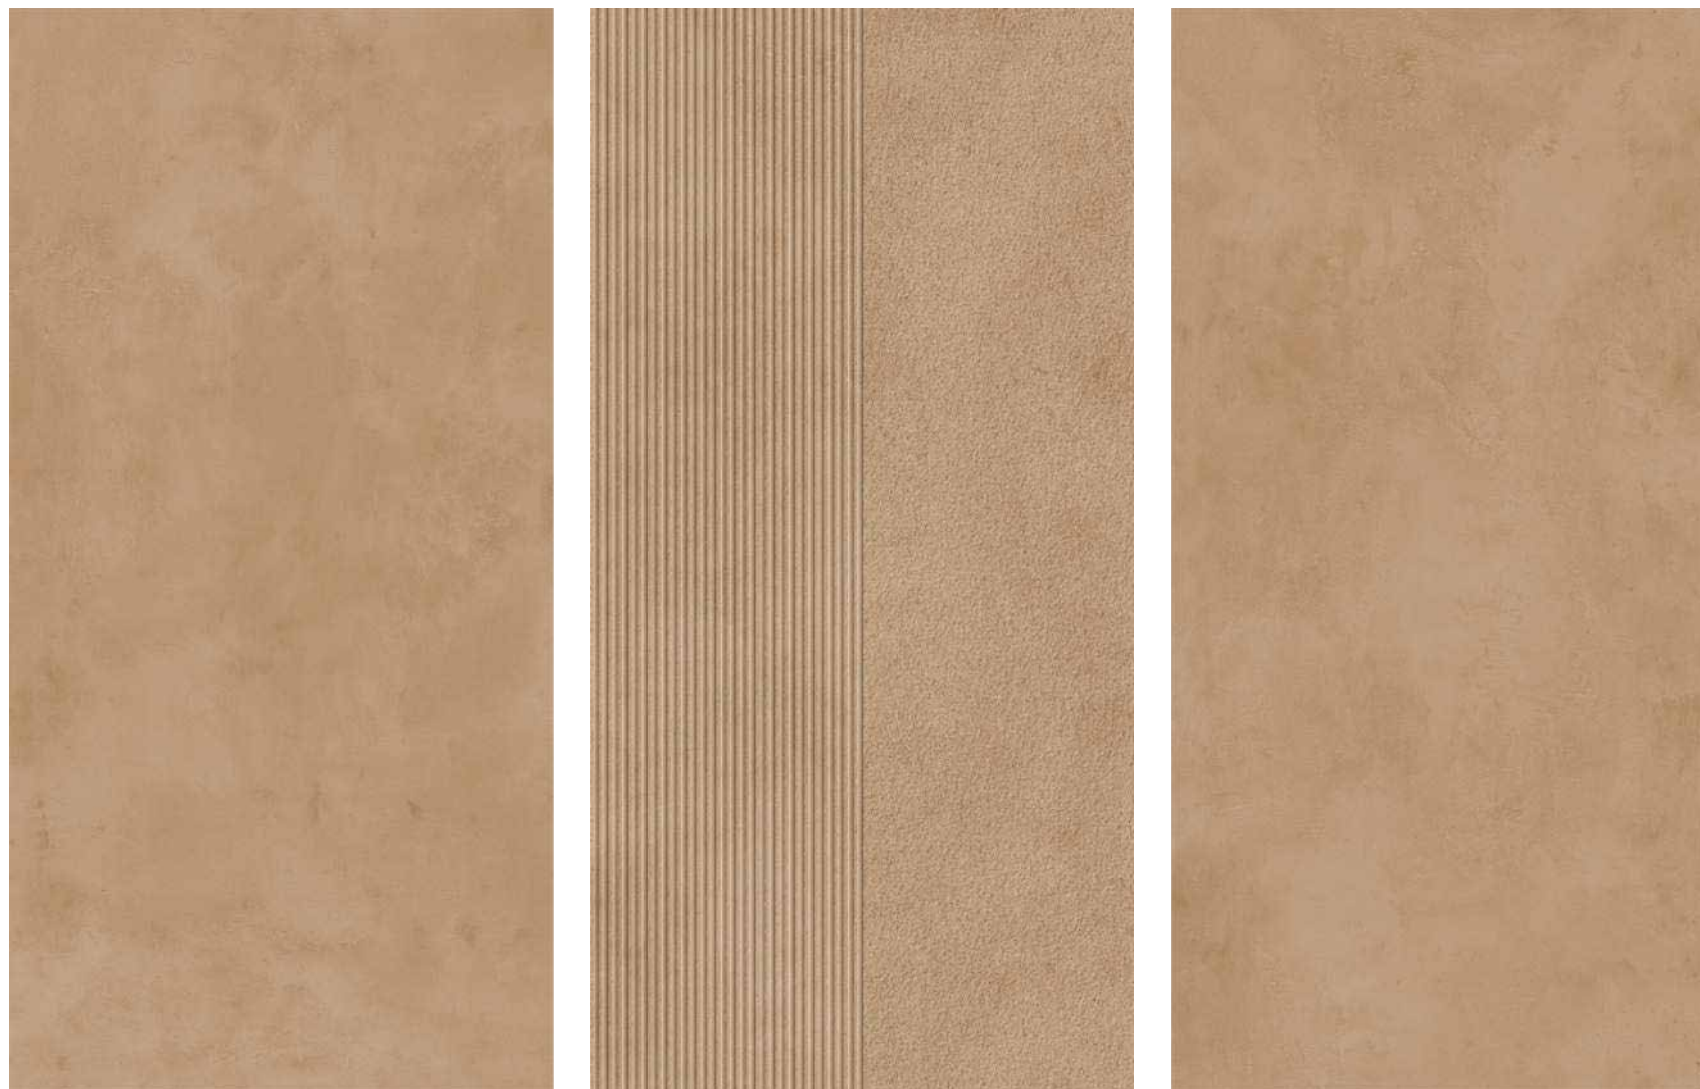

AGATE
плитка

LUXORITE
COLLECTION

PUNCH - 102

SIZE : 600X1200MM

SURFACE : MATT/PUNCH

THICKNESS : 9MM

SAU GVT
190 BROWN

R A N D O M - 2