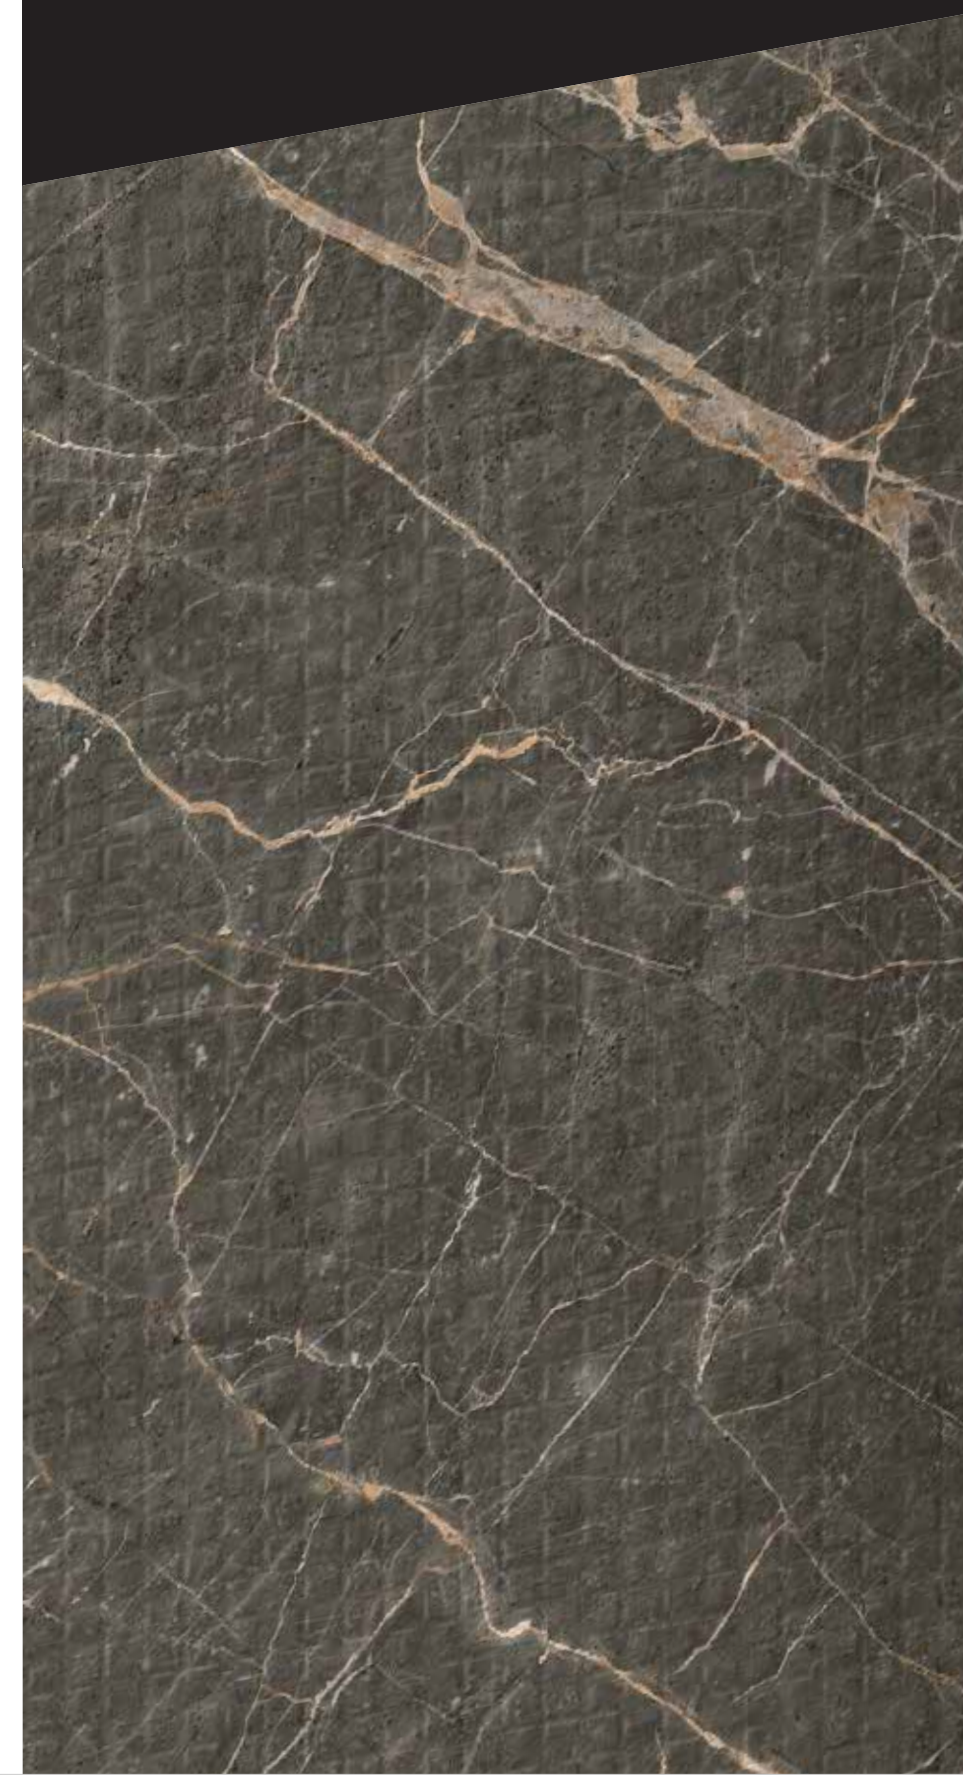

AGATE
плитка

LUXORITE
COLLECTION

PUNCH - 110

SIZE : 600X1200MM

SURFACE : MATT/PUNCH

THICKNESS : 9MM

**AFYON
BEIGE**

R A N D O M - 3