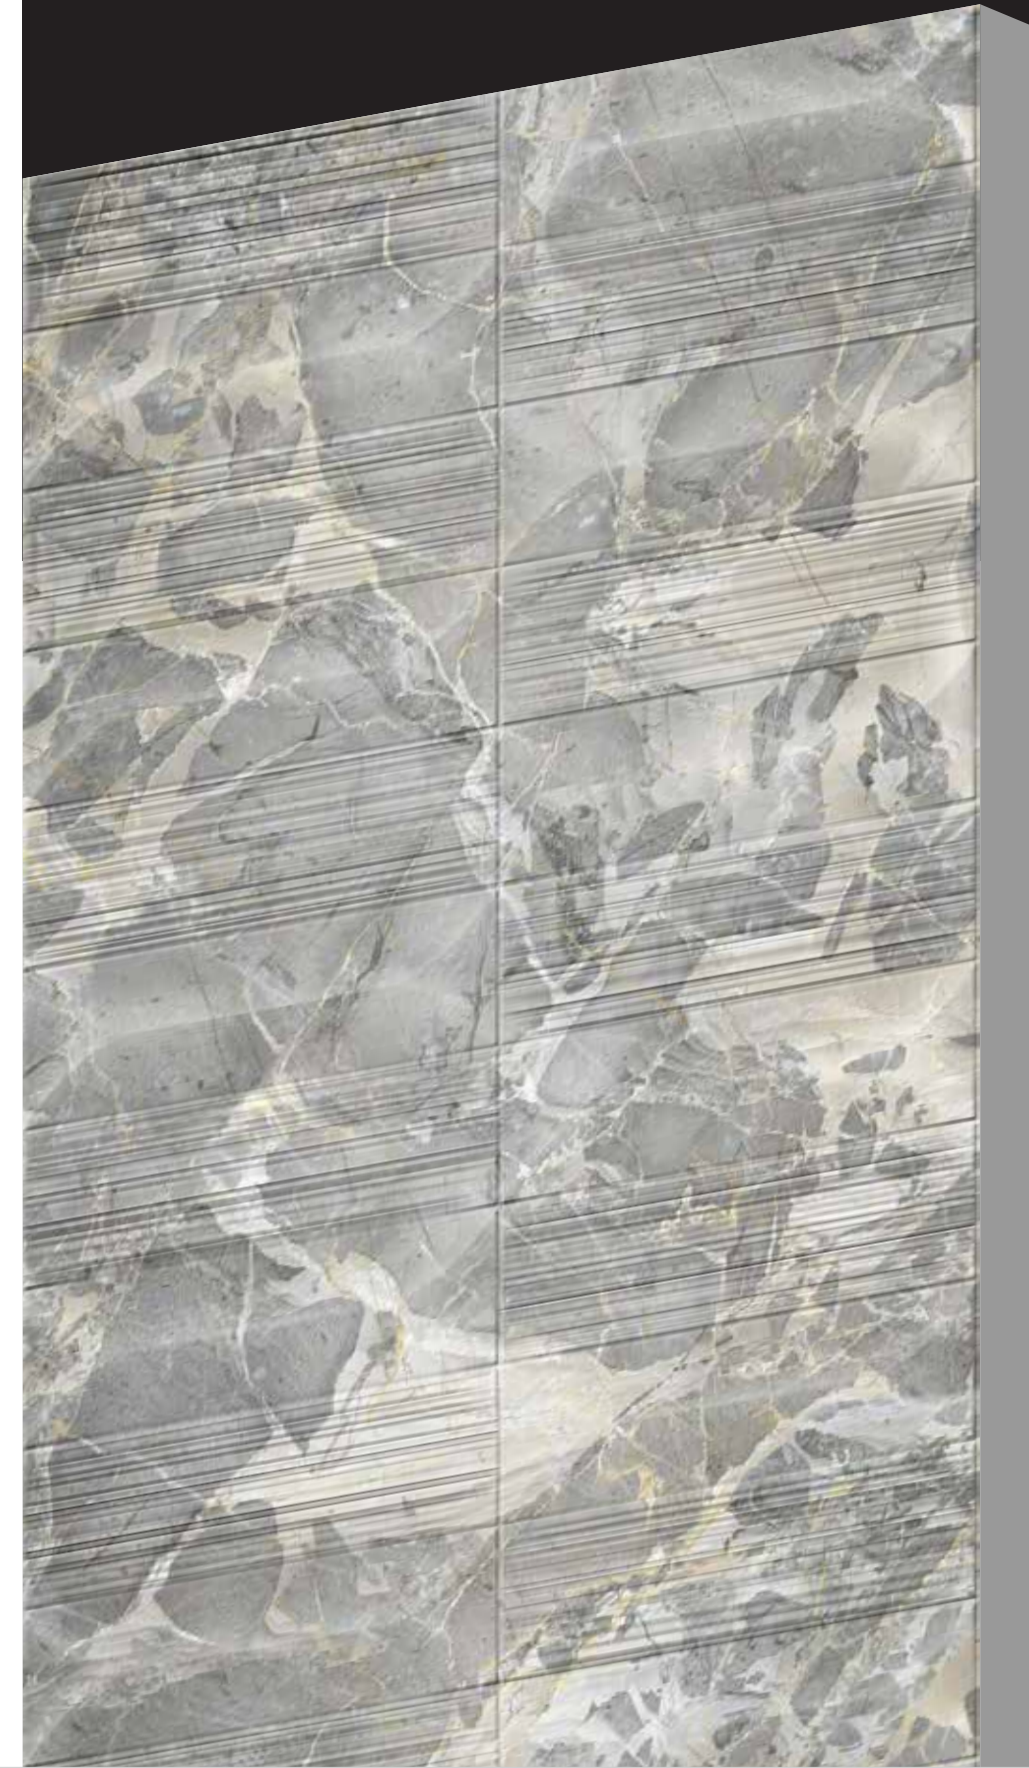

PUNCH - 106

SIZE : 600X1200MM

SURFACE : MATT/PUNCH

THICKNESS : 9MM

**SKY STONE
LIGHT**

R A N D O M - 4

PUNCH 107

*Effulgent Charisma:
Radiating Brilliance,
Elevating Your World.*