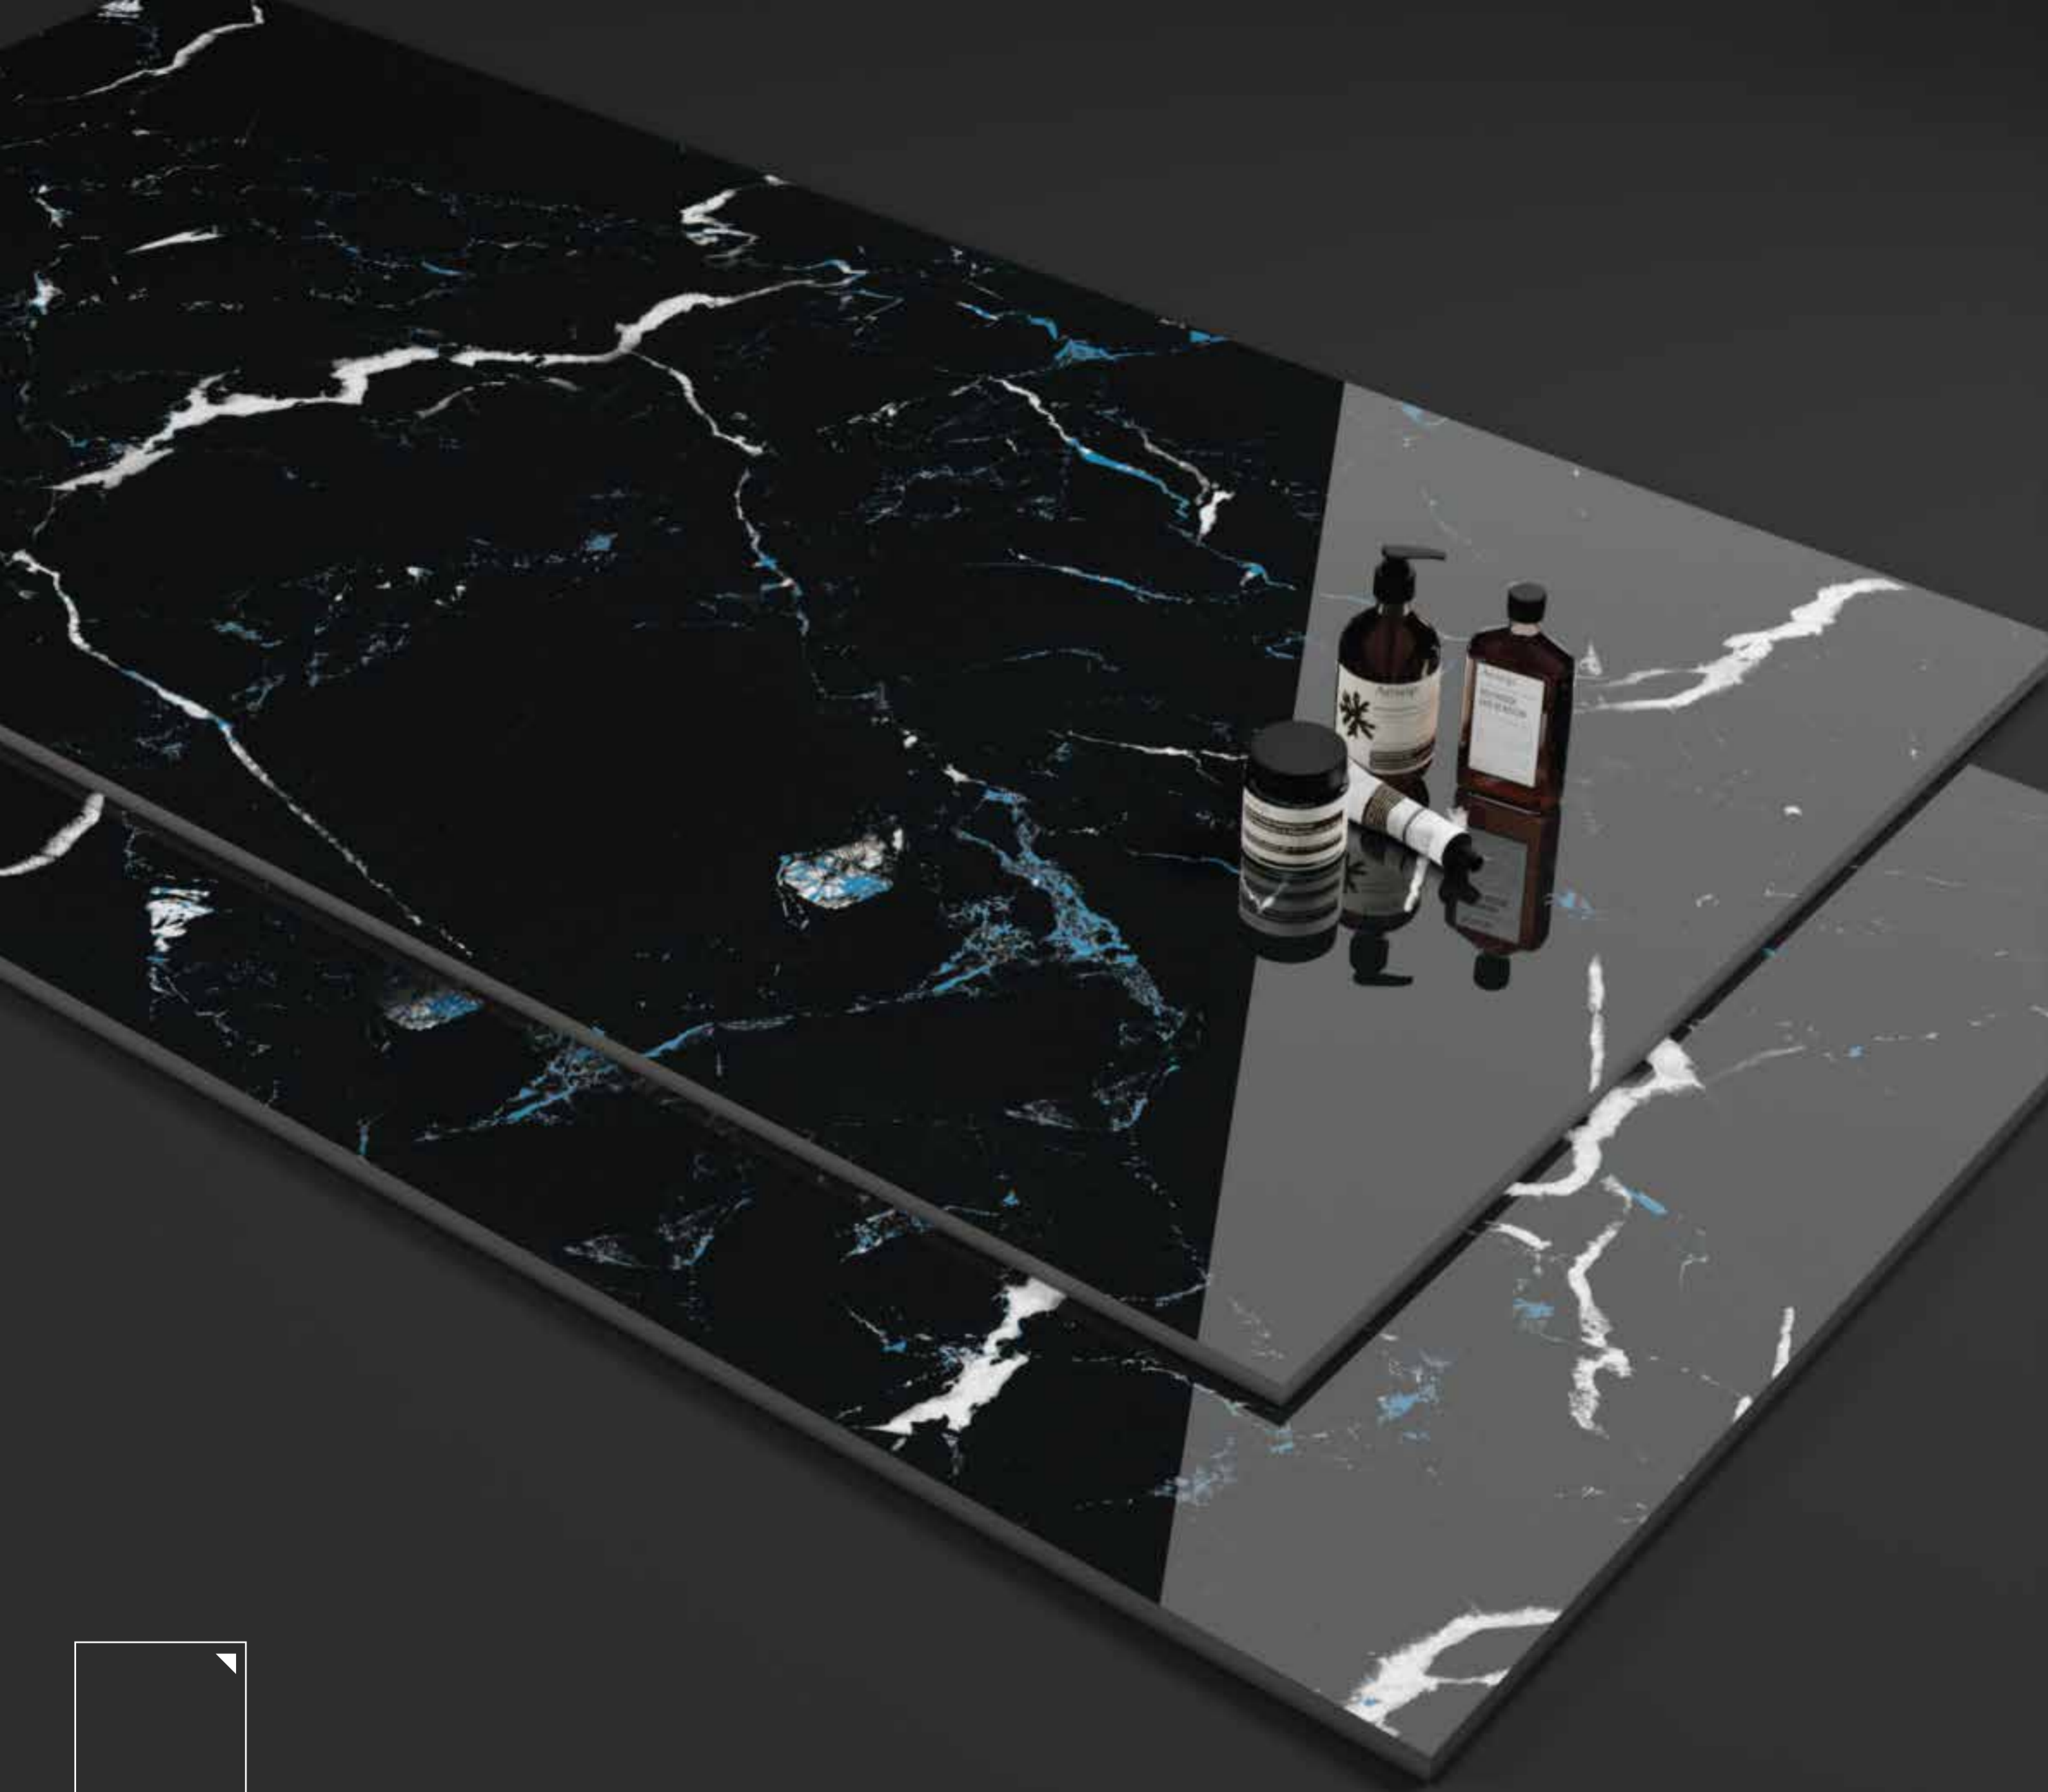

600x
1200MM

PHOENIX AQUA