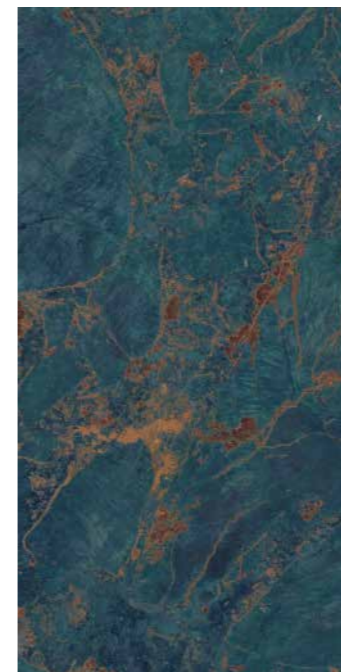

**600X
1200MM**

FINISH

**SUPER
HIGH GLOSS**

AGATE · **Glimora**
ПЛИТКА COLLECTION

ROYAL ARMANI BROWN

RANDOM 06

DESIGN

**KINETIC
FARREL**