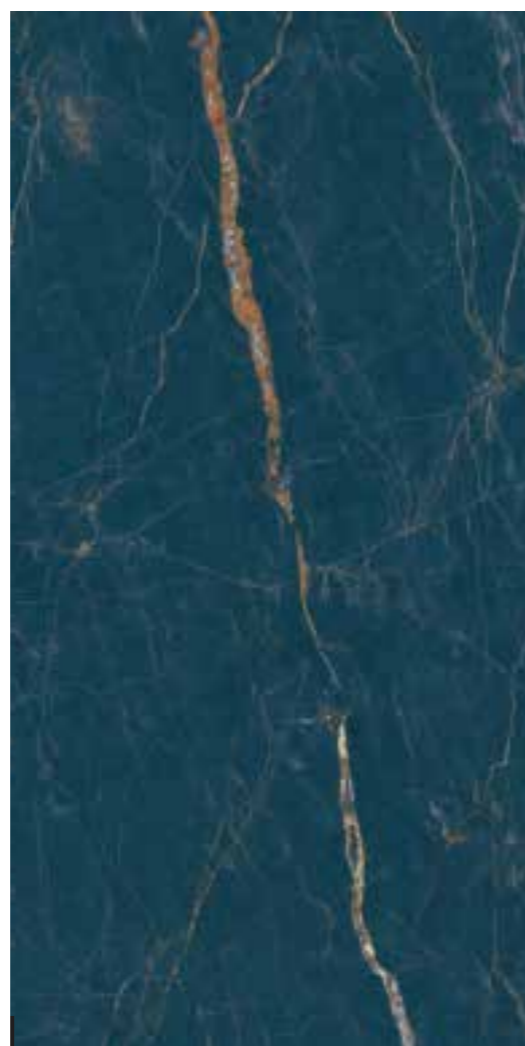

DESIGN

**MOONLIGHT
GOLD**

SIZE

**600X
1200MM**

FINISH

**SUPER
HIGH GLOSS**

MOONLIGHT GOLD

DESIGN
NOFER GREEN