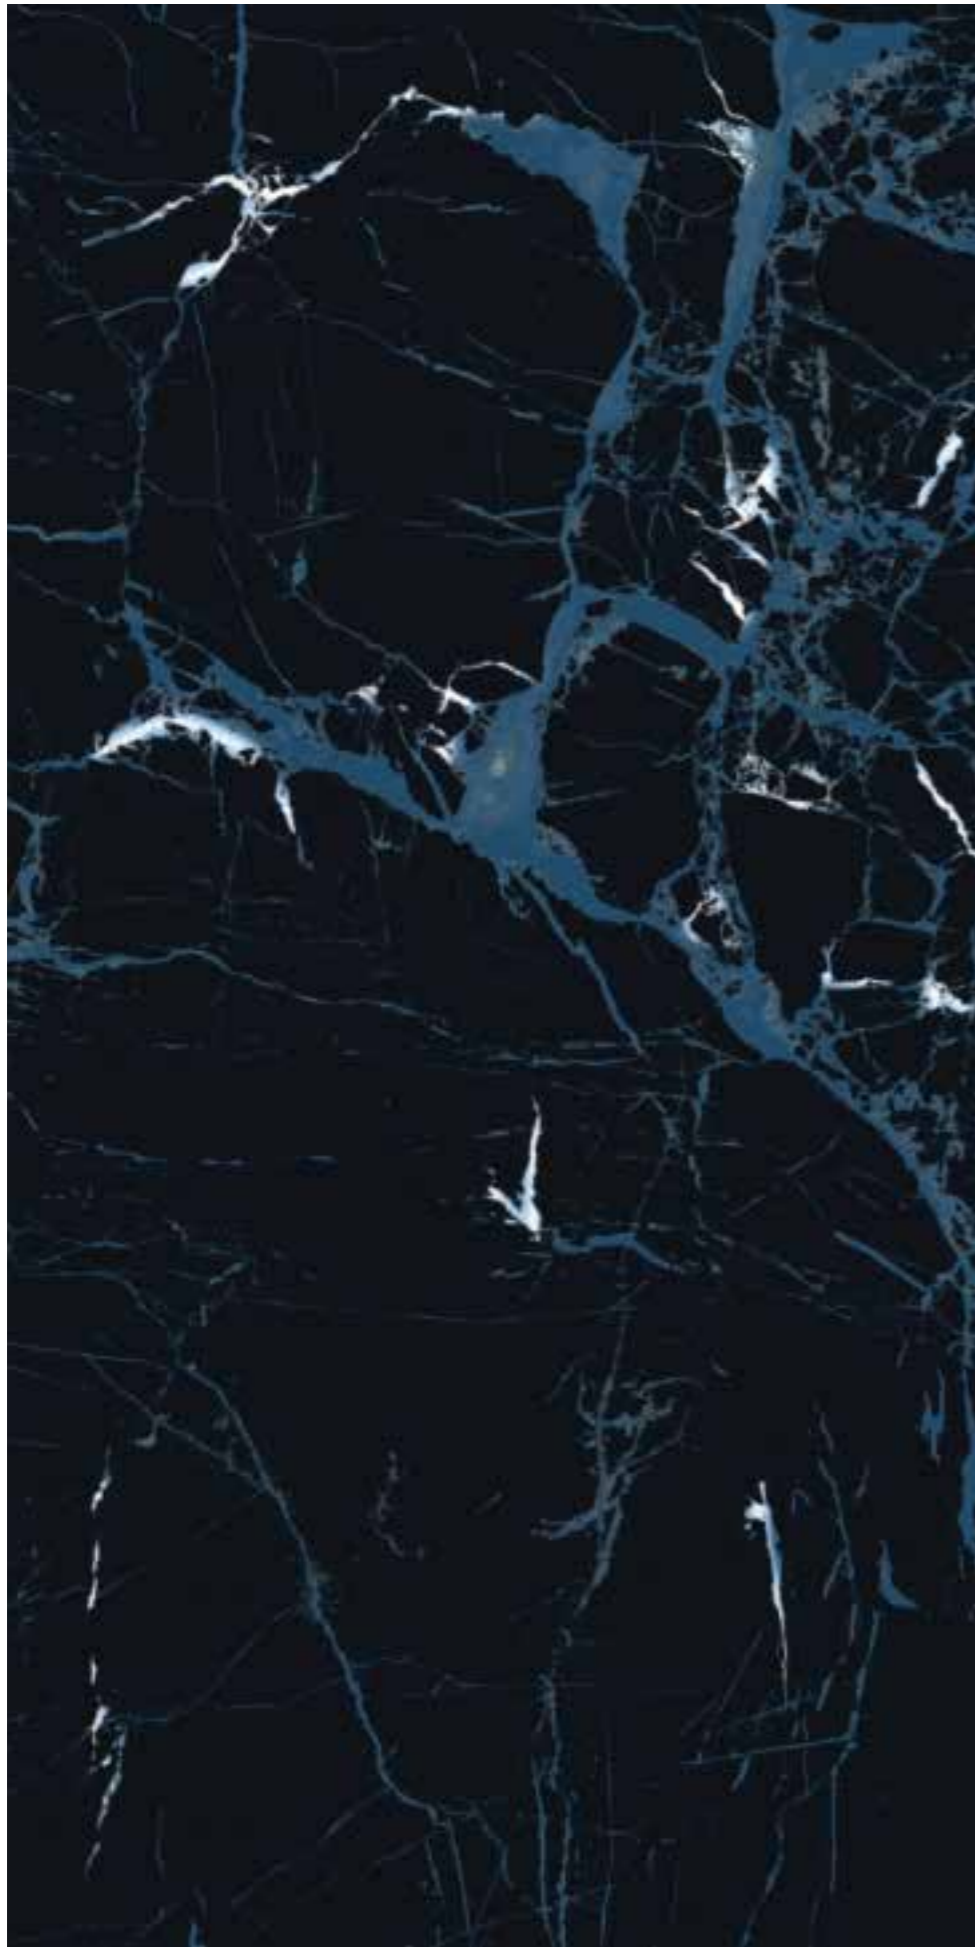

**600X
1200MM**

FINISH

**SUPER
HIGH GLOSS**

VOLCANO BLUE

600x
1200MM

YORK AQUA

RANDOM 04

DESIGN