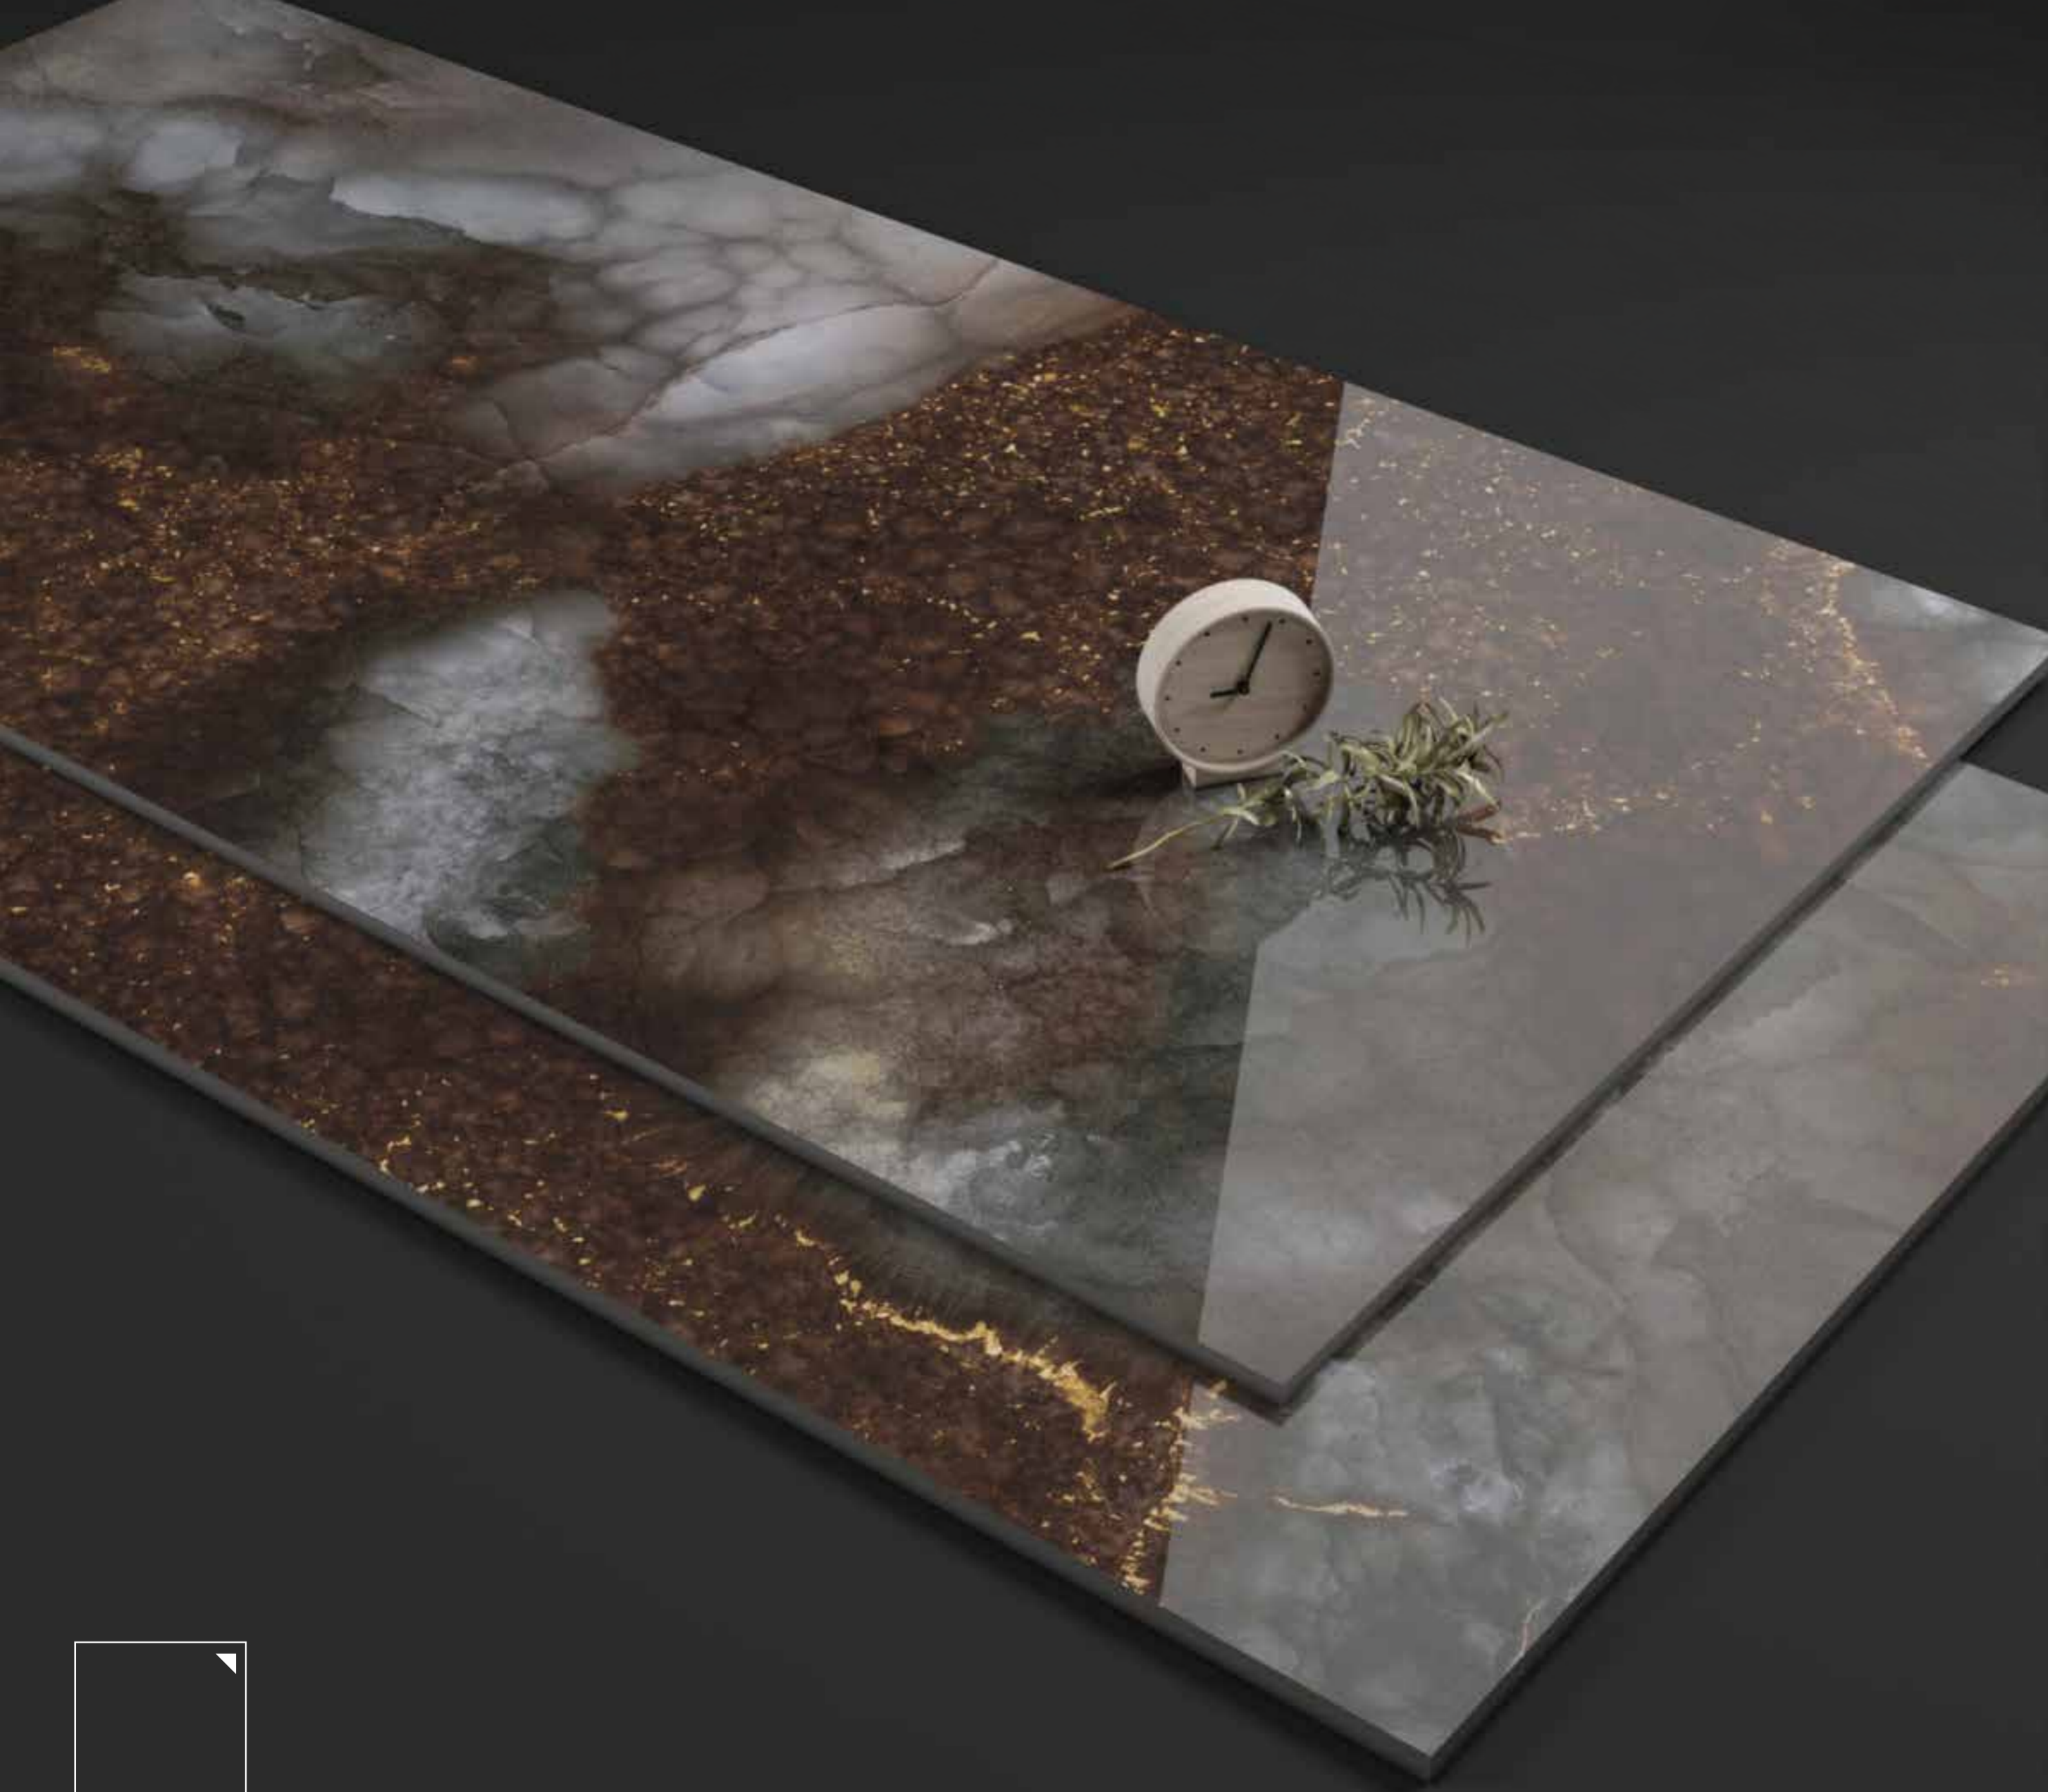

COMET BLACK

DESIGN
COSMIC DARK

DESIGN
COSMIC OCEAN

SIZE
**600X
1200MM**

FINISH
**SUPER
HIGH GLOSS**

| RANDOM 04

600x
1200MM

COSMIC DARK