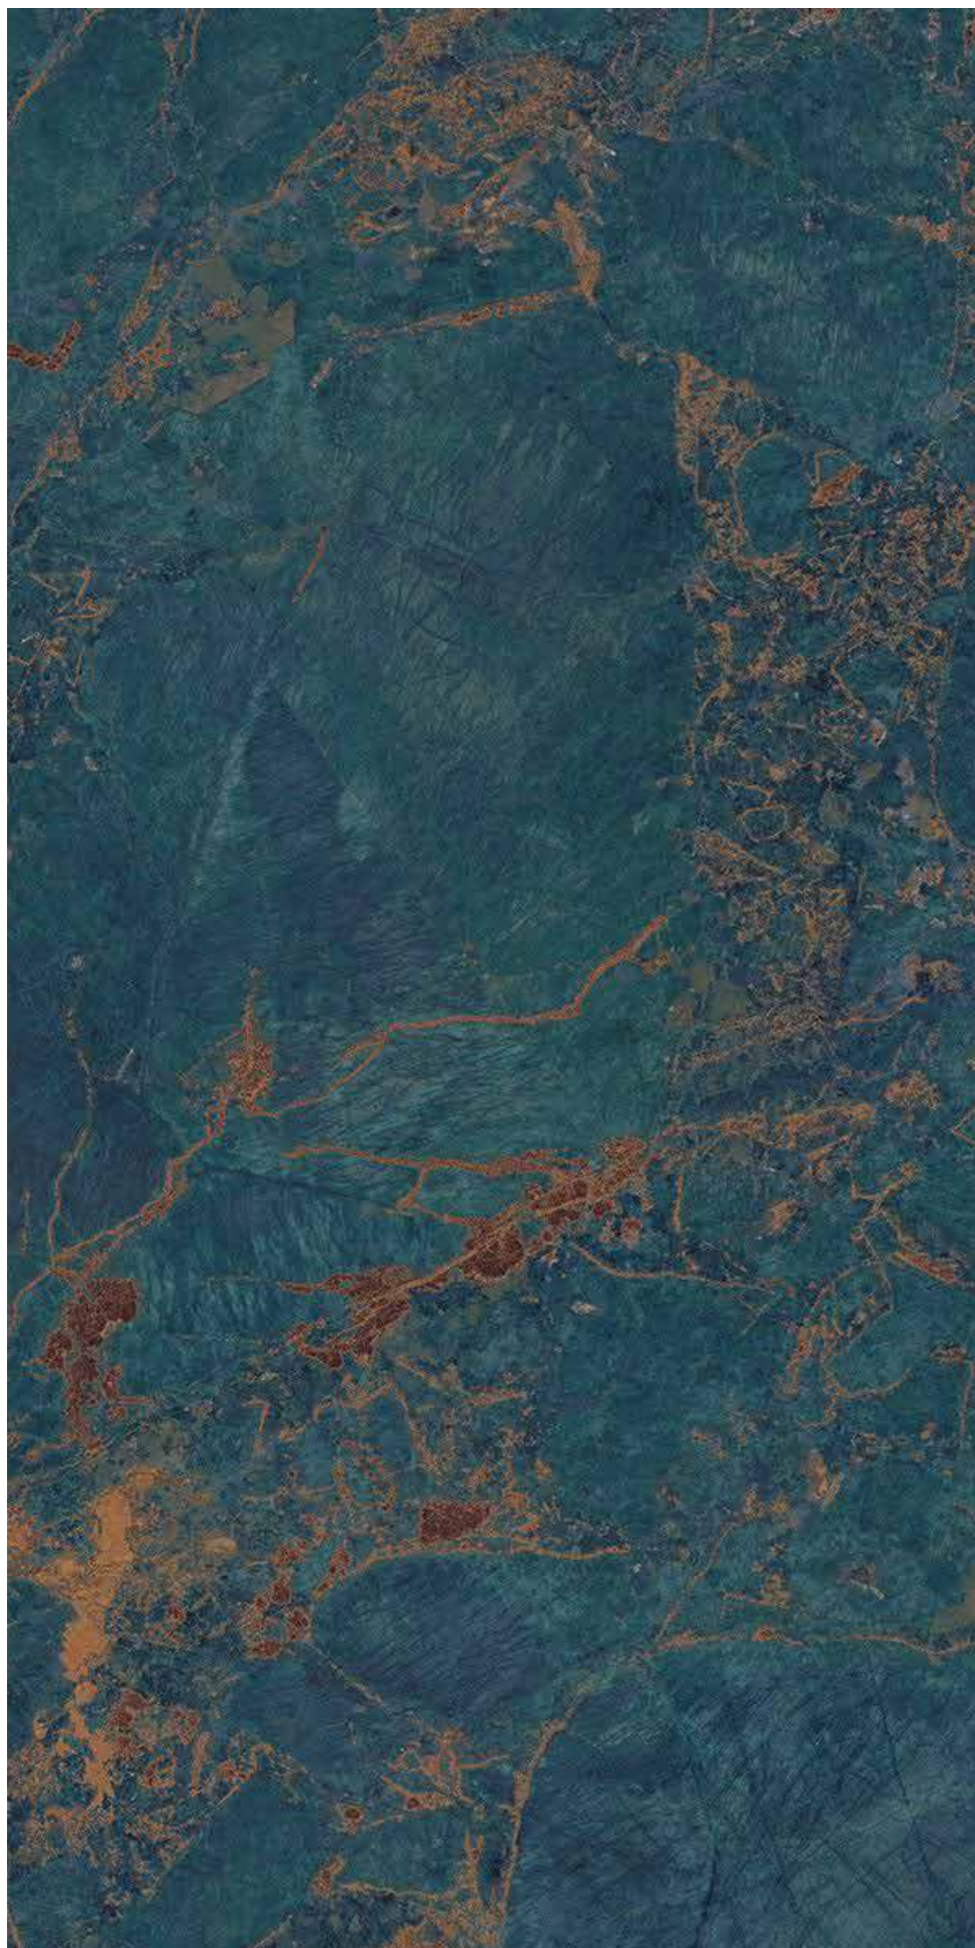

**600X
1200MM**

FINISH

**SUPER
HIGH GLOSS**

AGATE · **Glimora**
ПЛИТКА COLLECTION

ROYAL ARMANI BROWN

RANDOM 06

DESIGN

**KINETIC
FARREL**