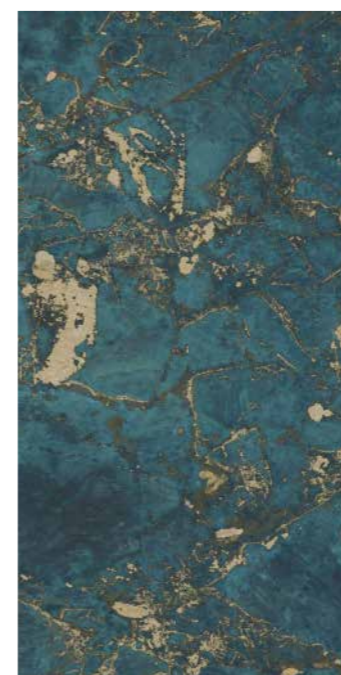

RANDOM 06

DESIGN

**KINETIC
AQUA**

SIZE

**600X
1200MM**

FINISH

**SUPER
HIGH GLOSS**

AGATE ПЛИТКА | **Glimora**
COLLECTION