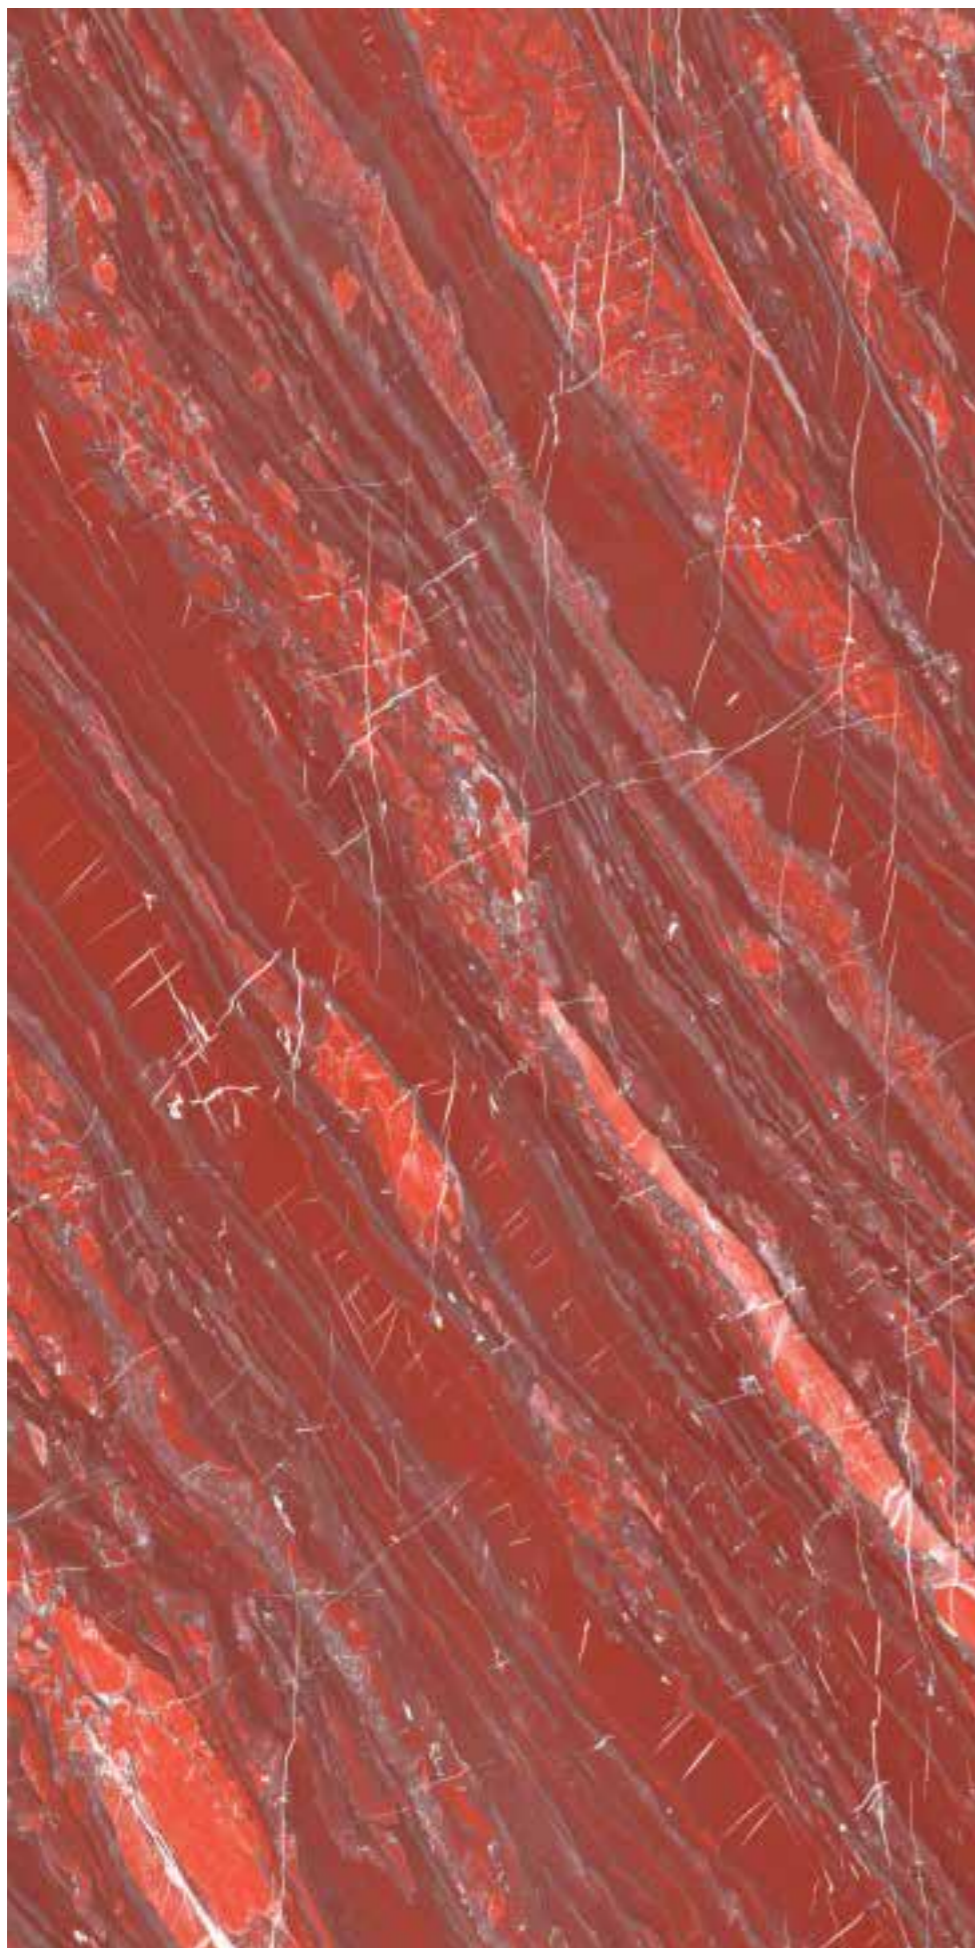

RANDOM 04

DESIGN

**MAJESTIC
RED**

SIZE

**600X
1200MM**

FINISH

**SUPER
HIGH GLOSS**

AGATE
ПЛИТКА

Glimora
COLLECTION