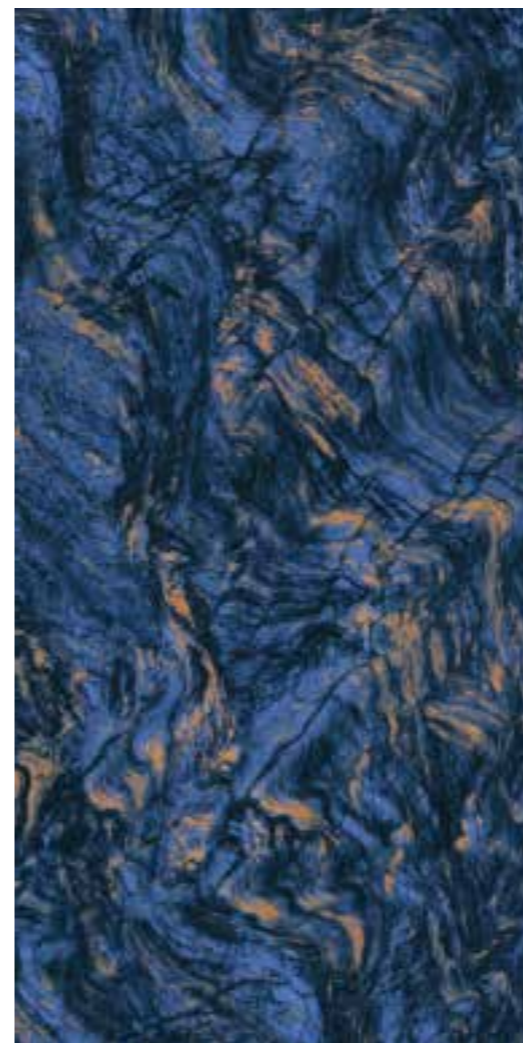

DESIGN
FELICITA BLUE

SIZE
**600X
1200MM**

FINISH
**SUPER
HIGH GLOSS**

| RANDOM 04