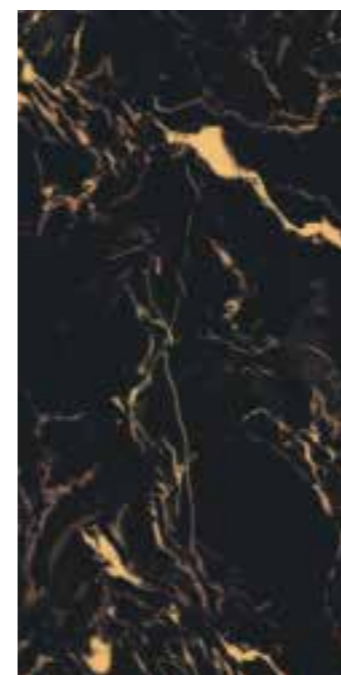

RANDOM 03

DESIGN

**FLEXO
GOLD**

SIZE

**600X
1200MM**

FINISH

**SUPER
HIGH GLOSS**

AGATE
ПЛИТКА

Glimora
COLLECTION