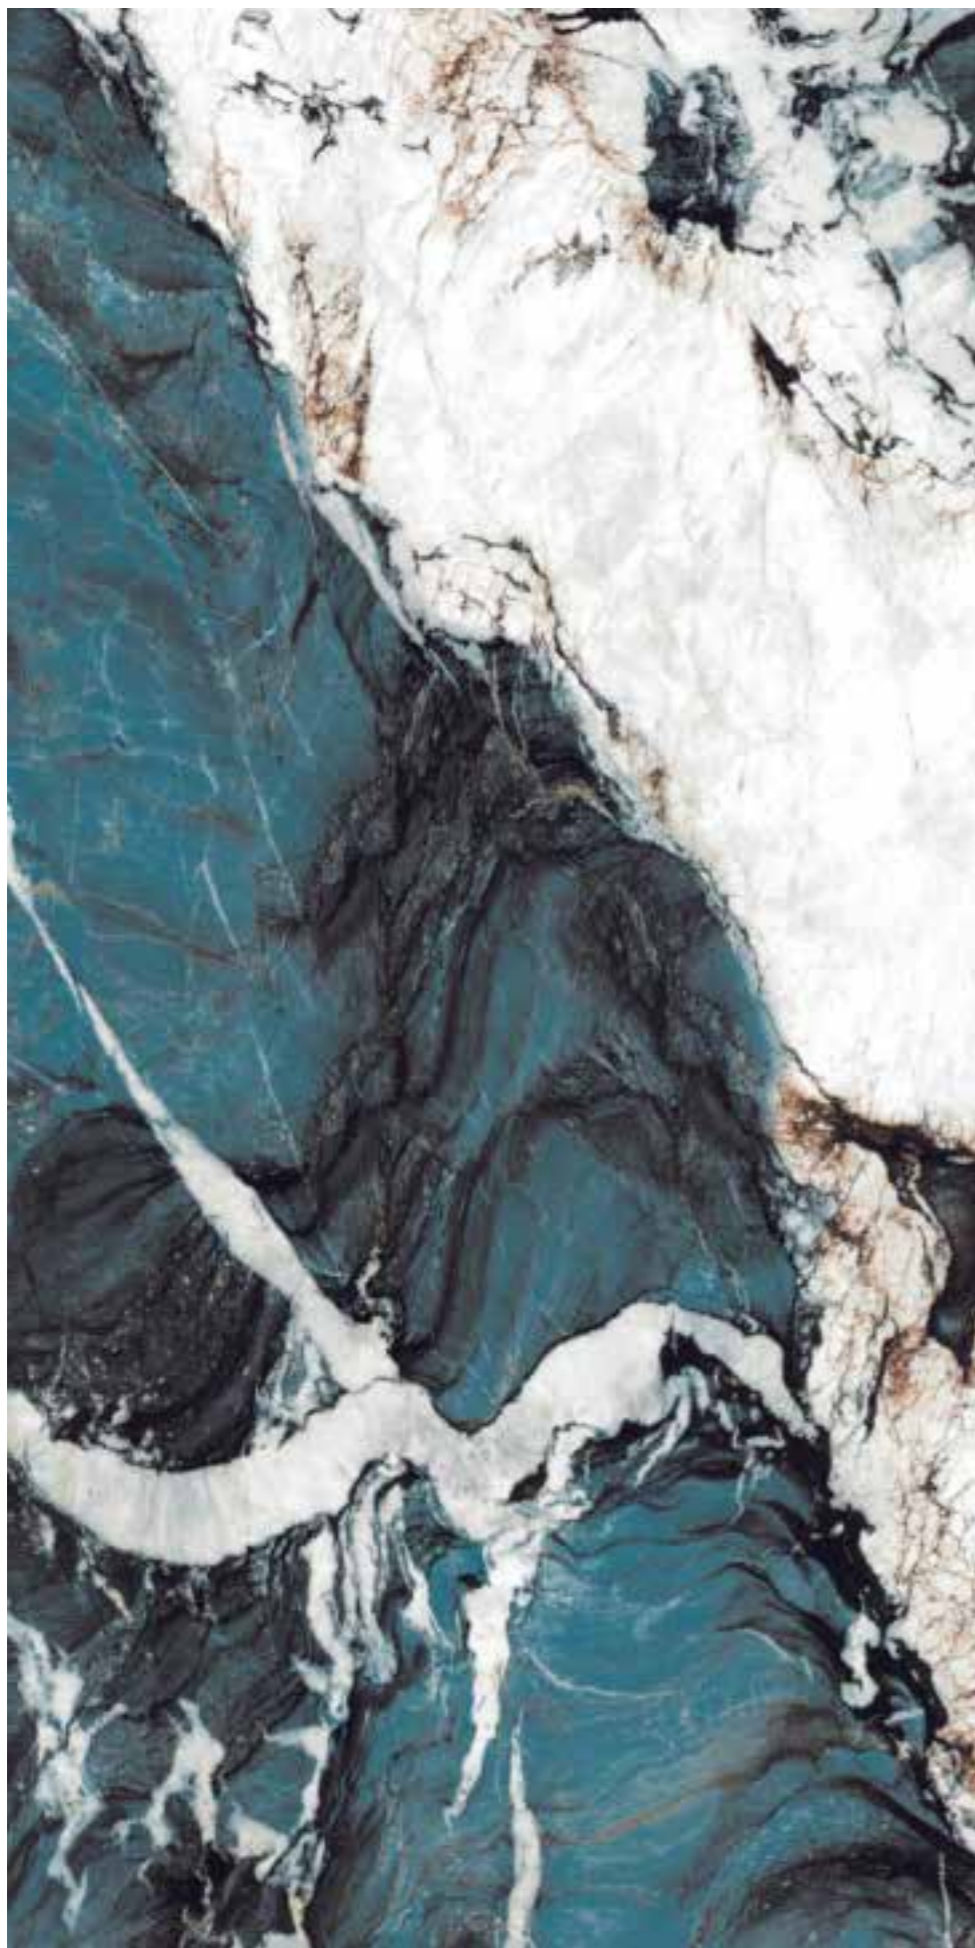

MARBO CRUST

RANDOM 04

DESIGN

**MARINE
AQUA**

SIZE

**600X
1200MM**

FINISH

**SUPER
HIGH GLOSS**