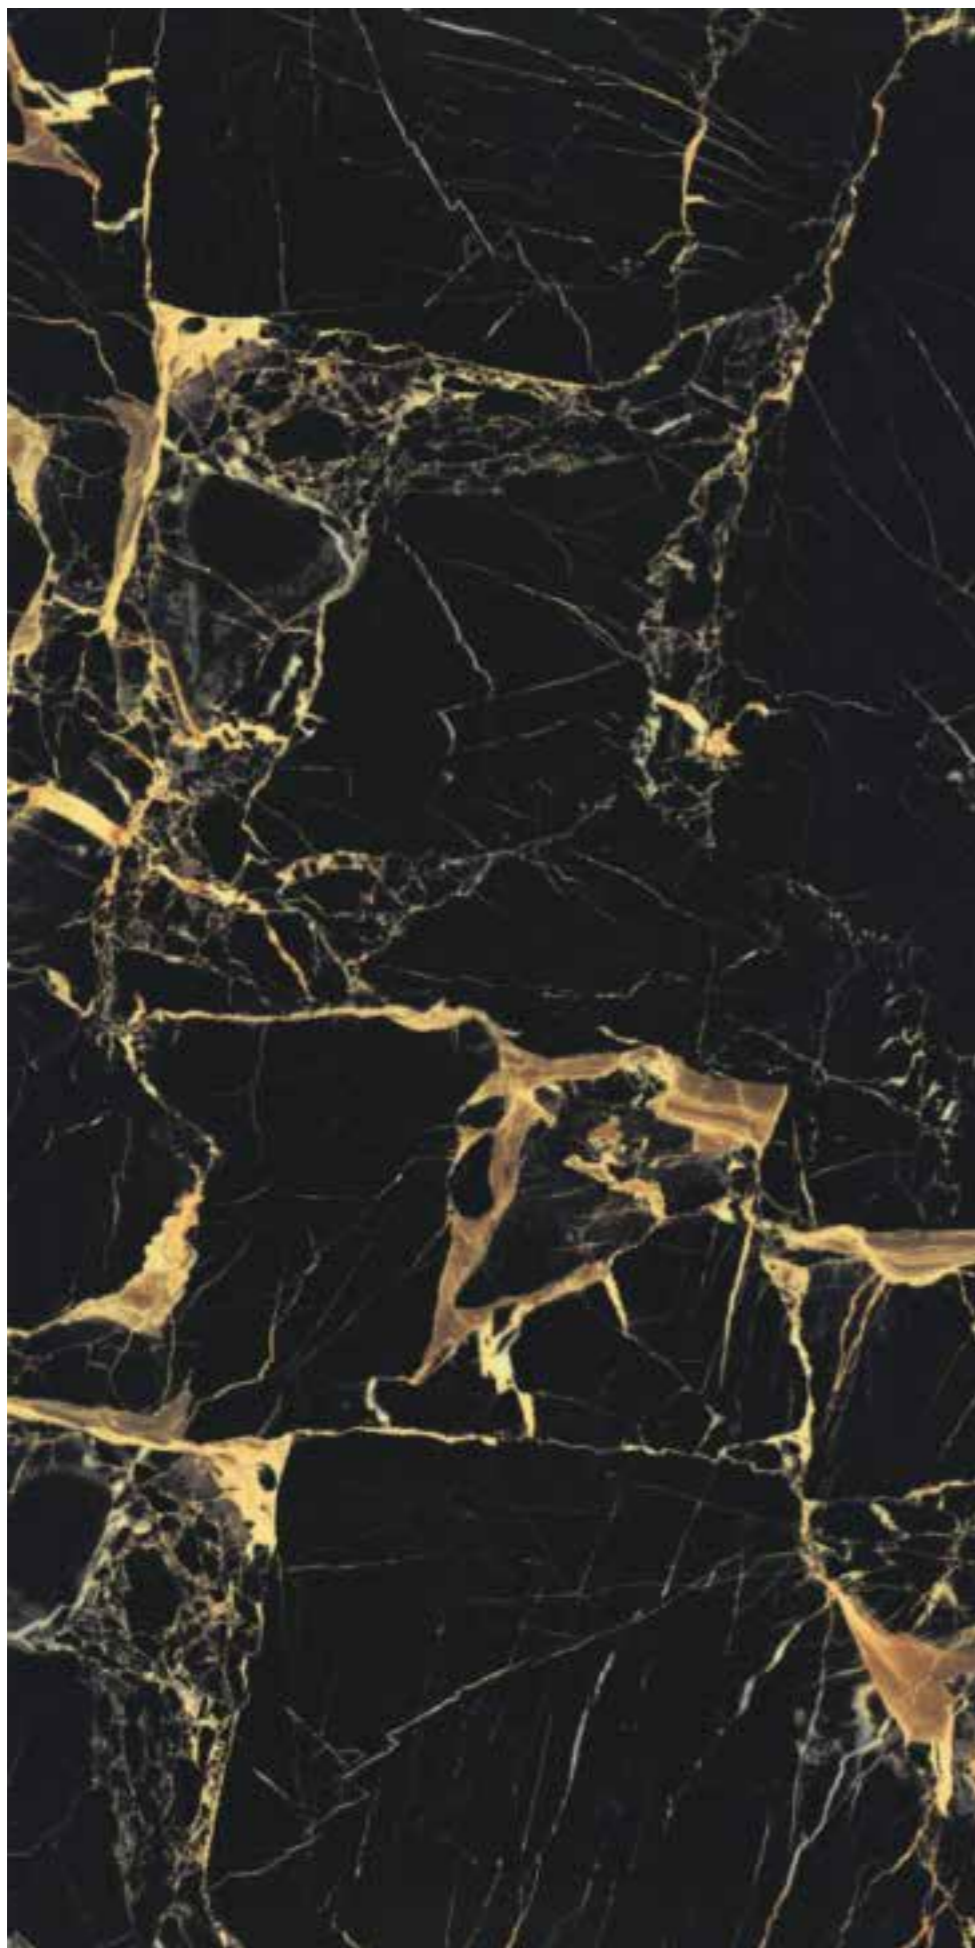

RANDOM 03

DESIGN

**ATLANTIC
GOLD**

SIZE

**600X
1200MM**

FINISH

**SUPER
HIGH GLOSS**