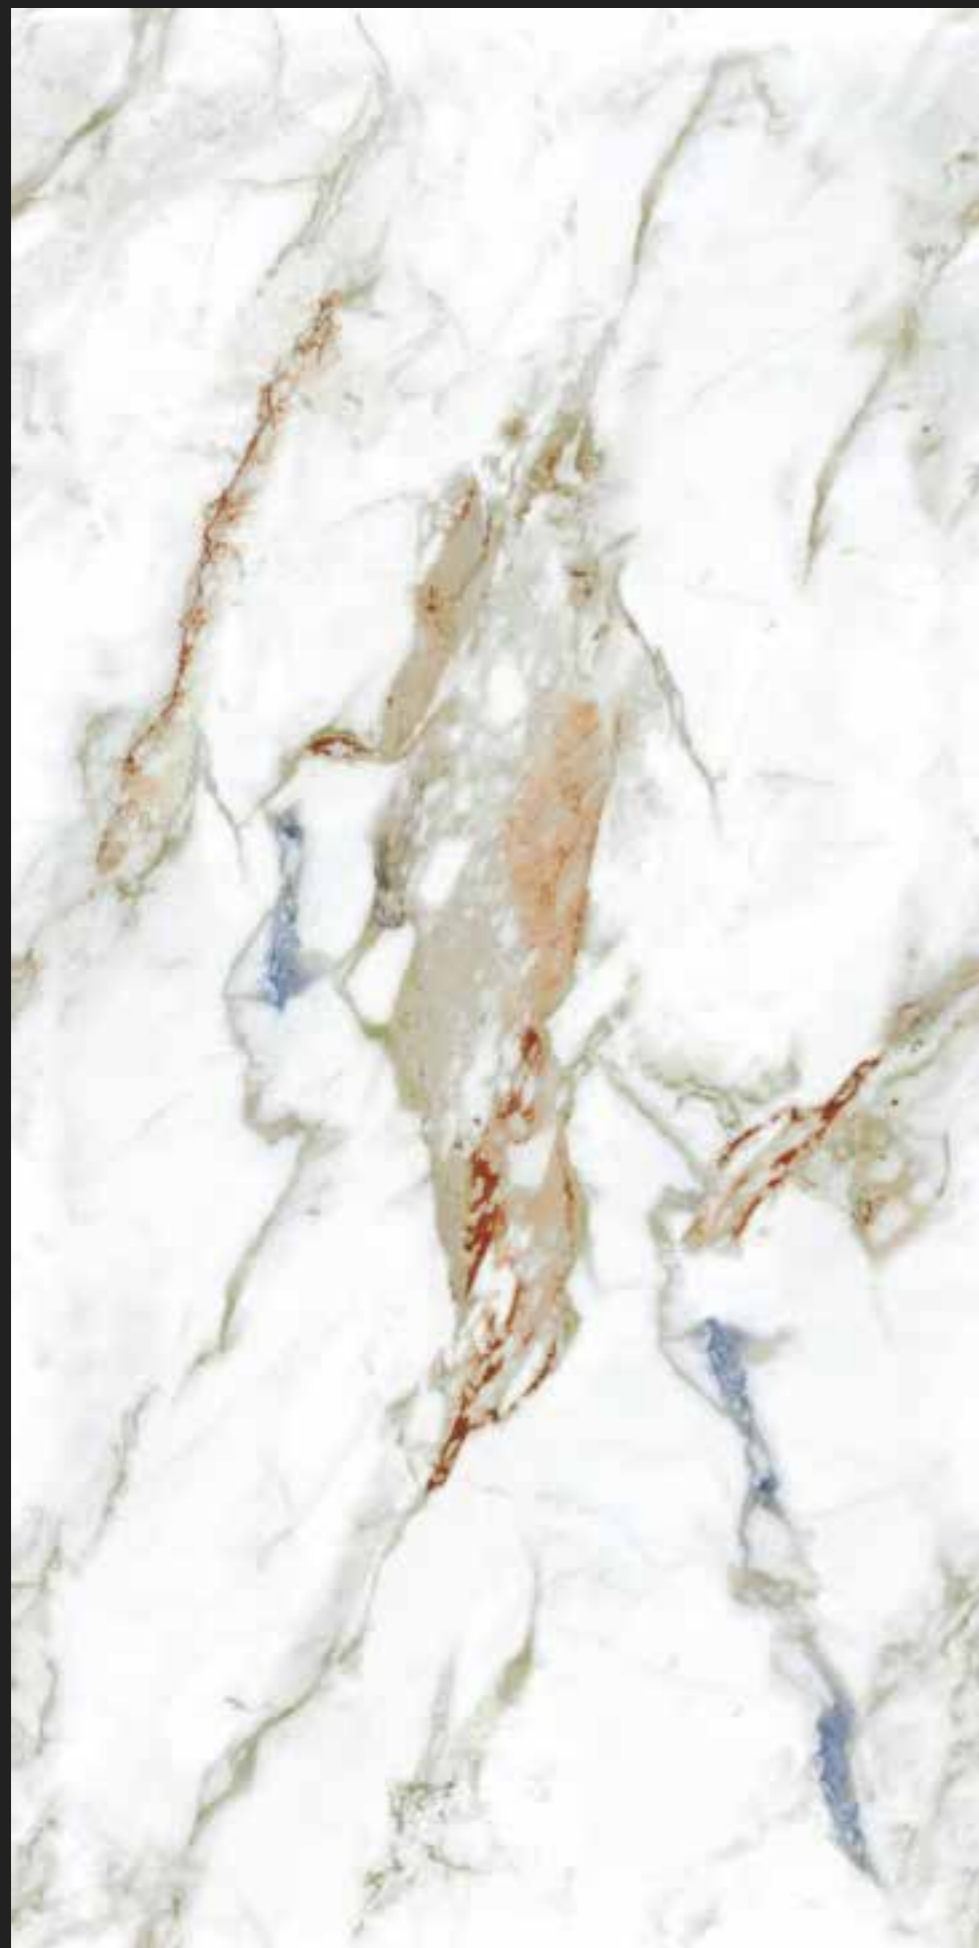

DESIGN

**EMERALD
PEARL**

SIZE

**600X
1200MM**

FINISH

**SUPER
HIGH GLOSS**

EMERALD PEARL

RANDOM 03