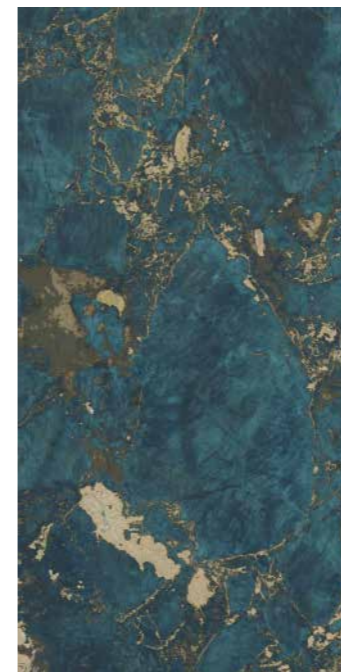

RANDOM 06

DESIGN

**KINETIC
AQUA**

SIZE

**600X
1200MM**

FINISH

**SUPER
HIGH GLOSS**

AGATE ПЛИТКА | **Glimora**
COLLECTION