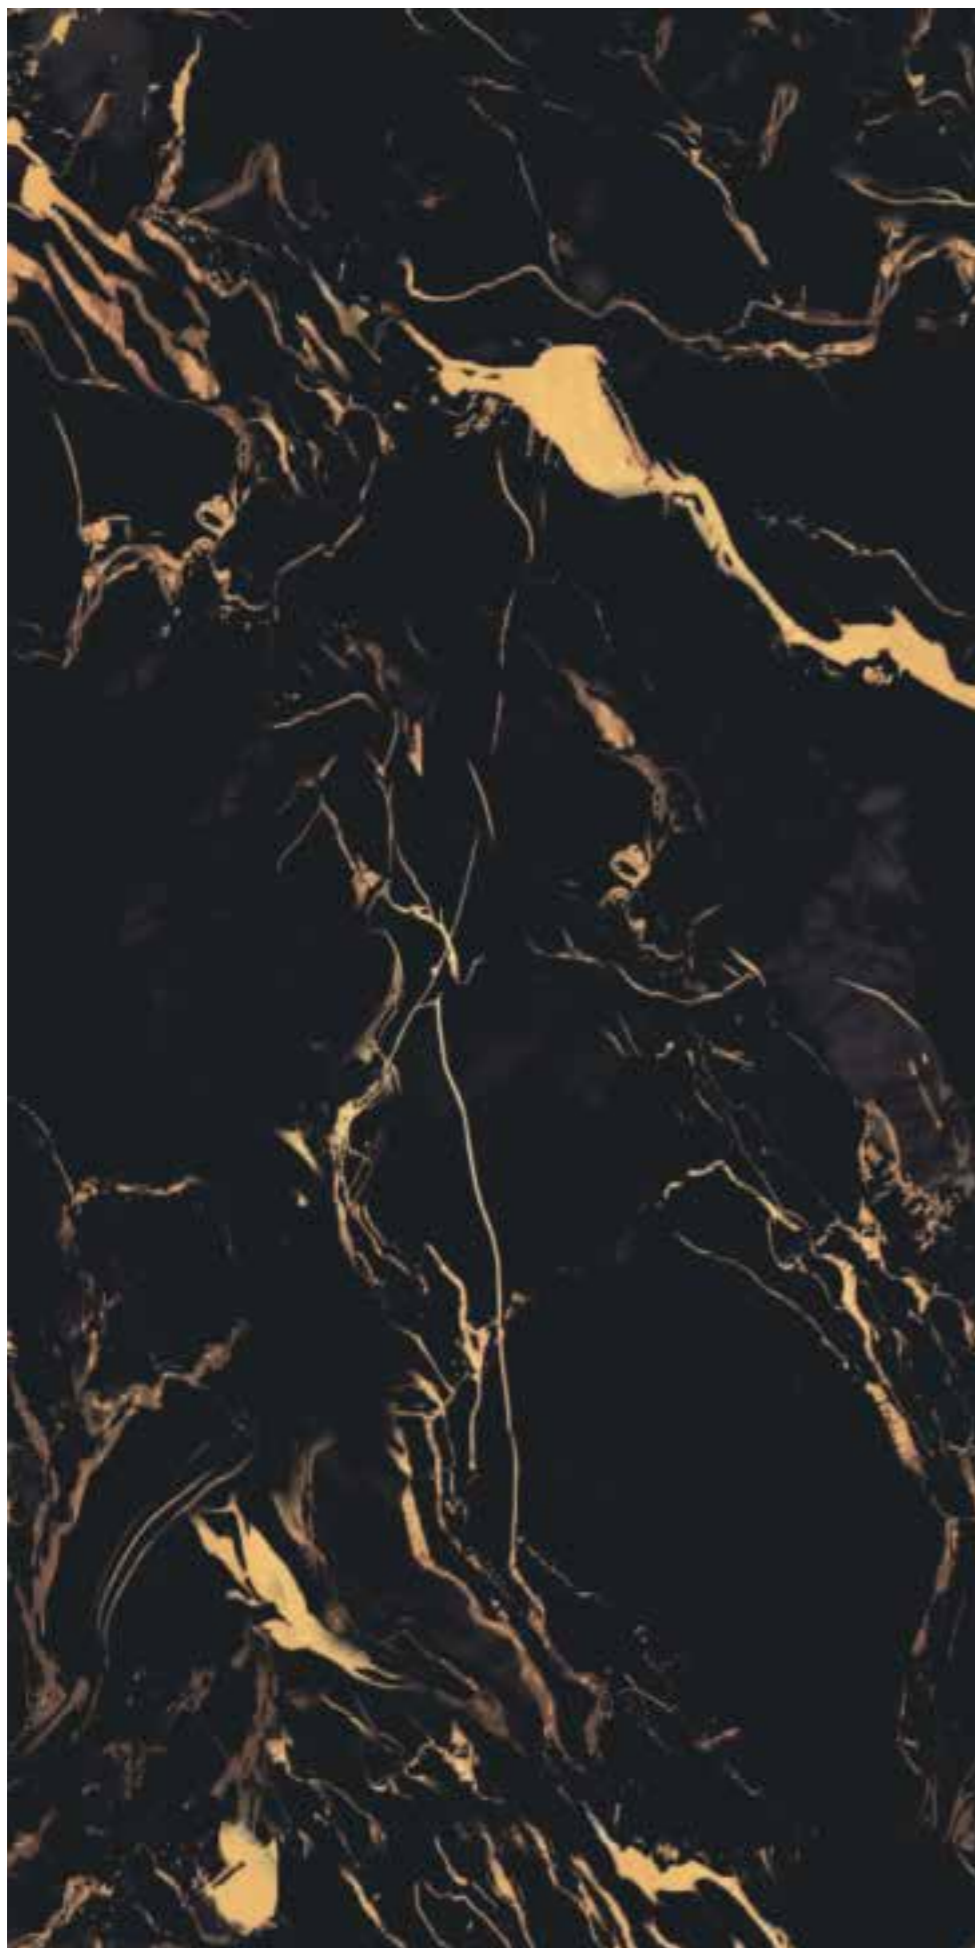

RANDOM 03

DESIGN

**FLEXO
GOLD**

SIZE

**600X
1200MM**

FINISH

**SUPER
HIGH GLOSS**

AGATE
ПЛИТКА

Glimora
COLLECTION