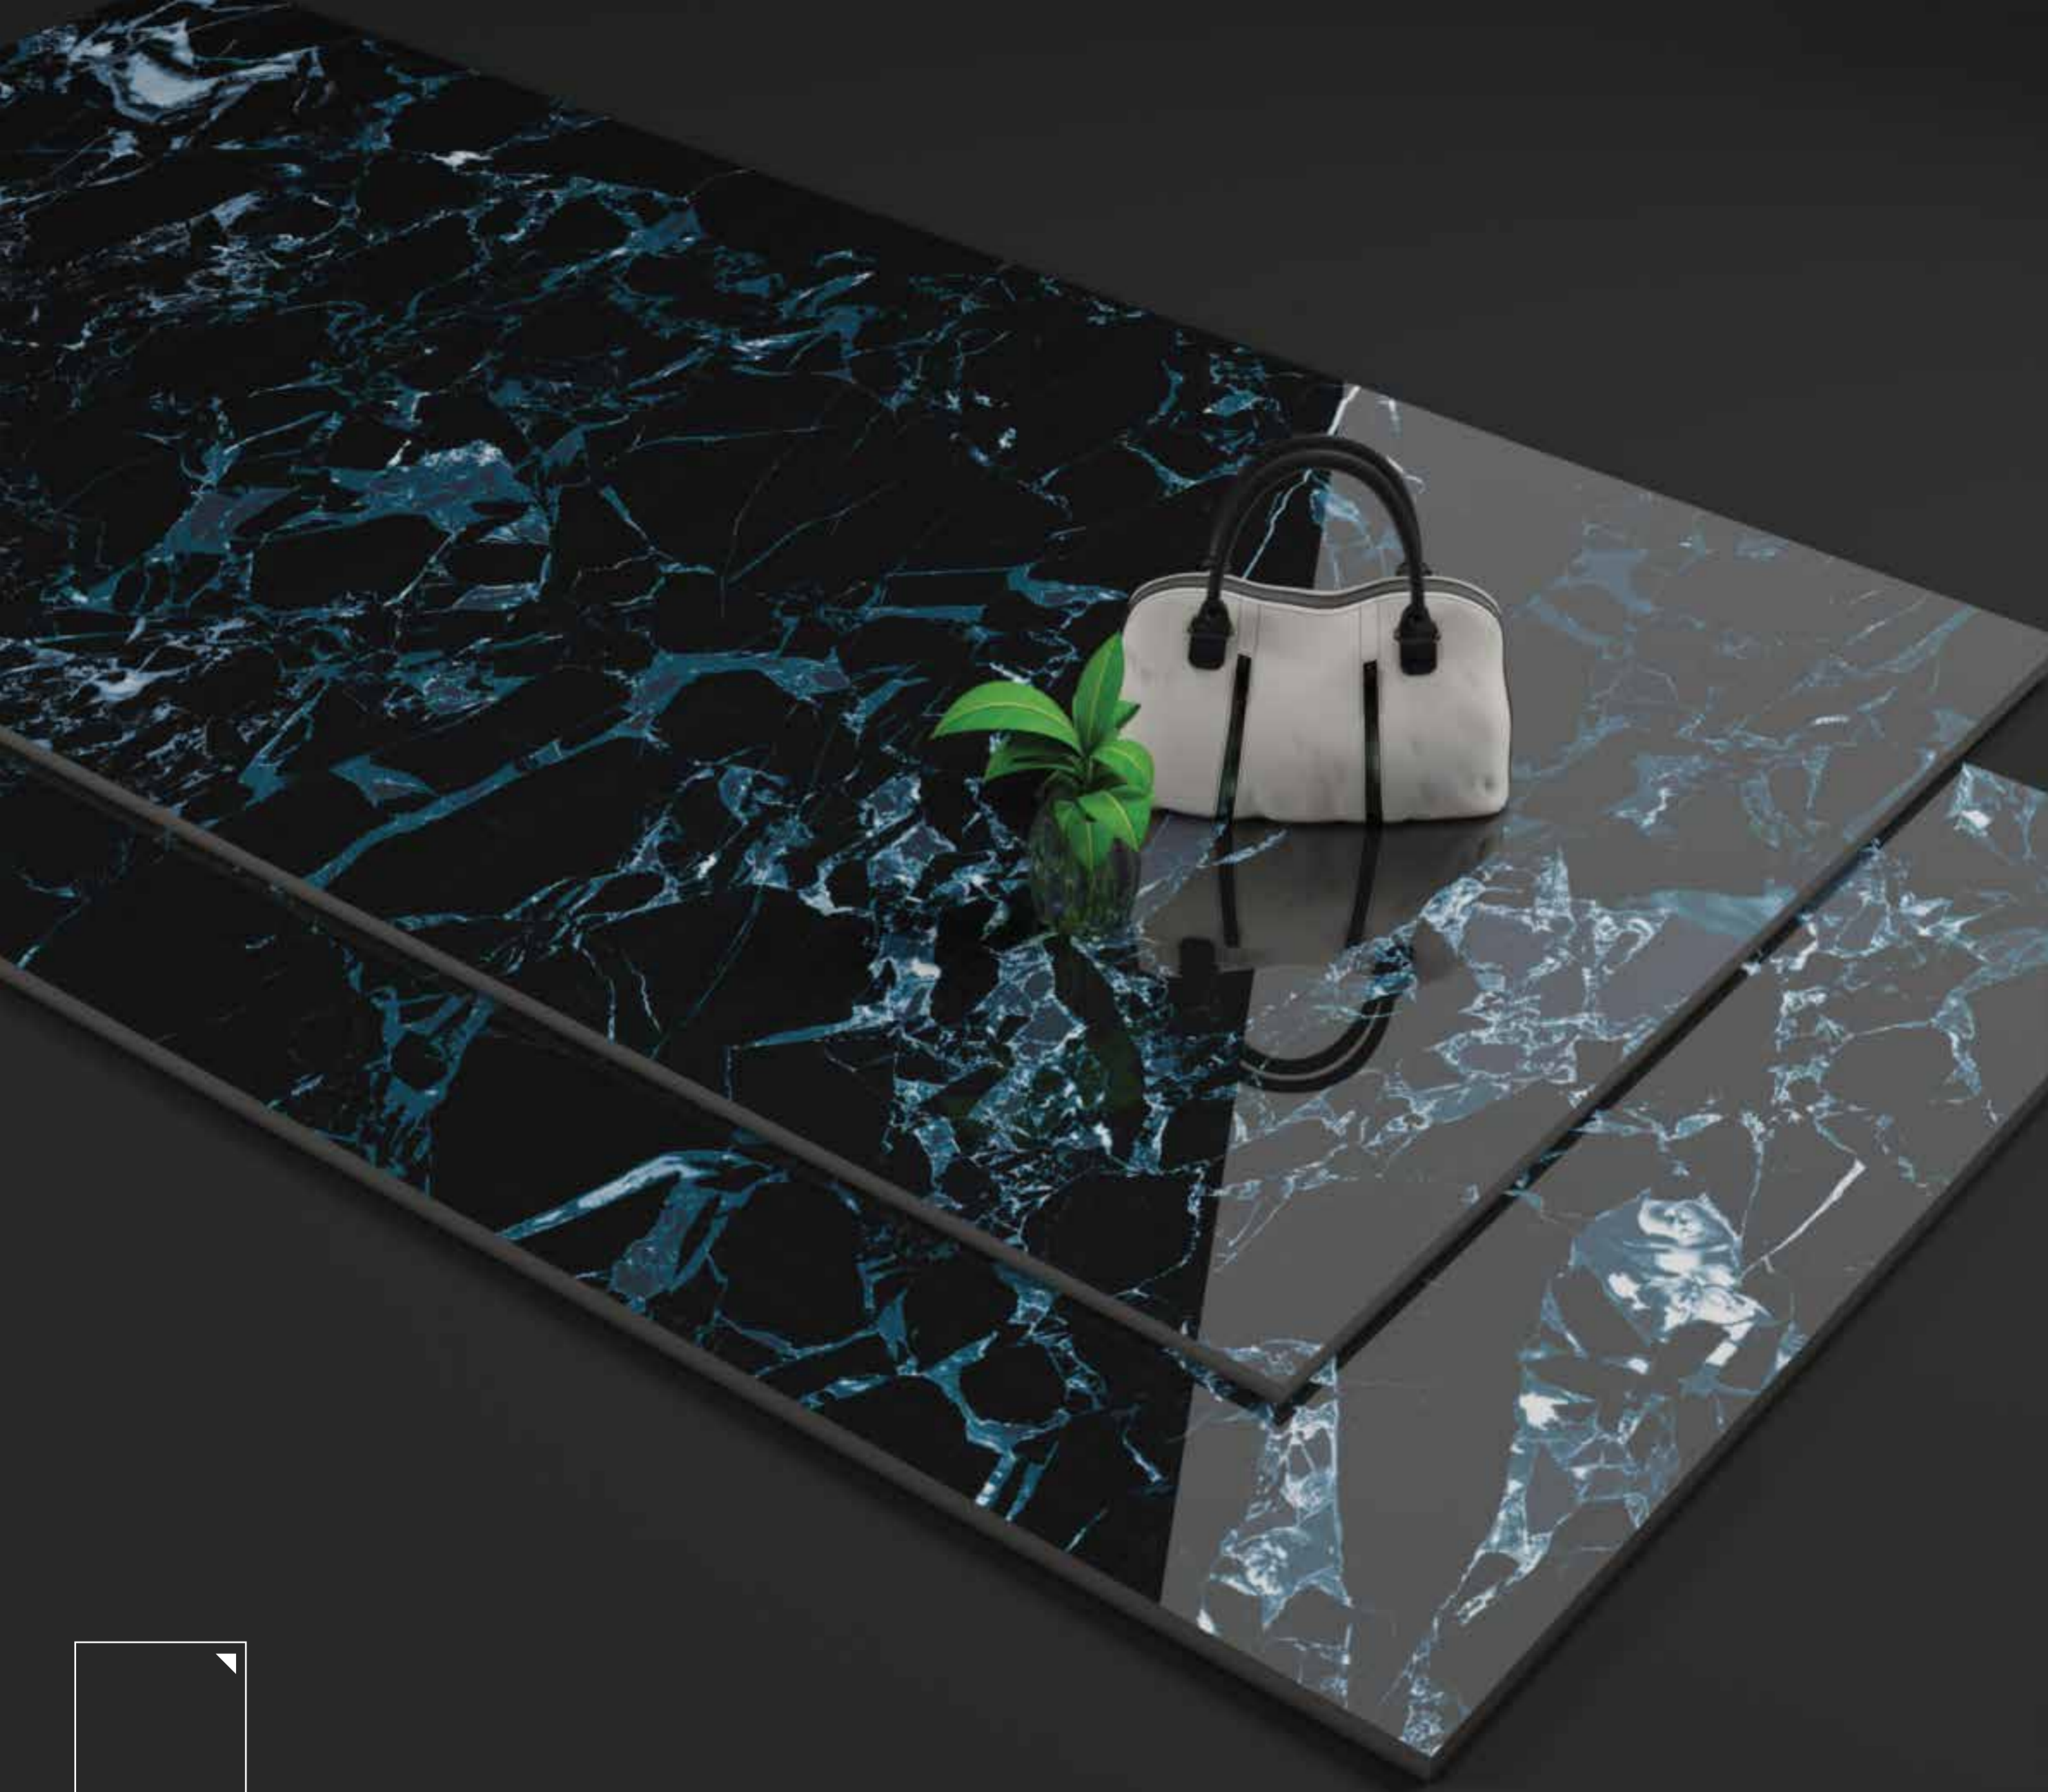

600x
1200MM

DAVIS AQUA