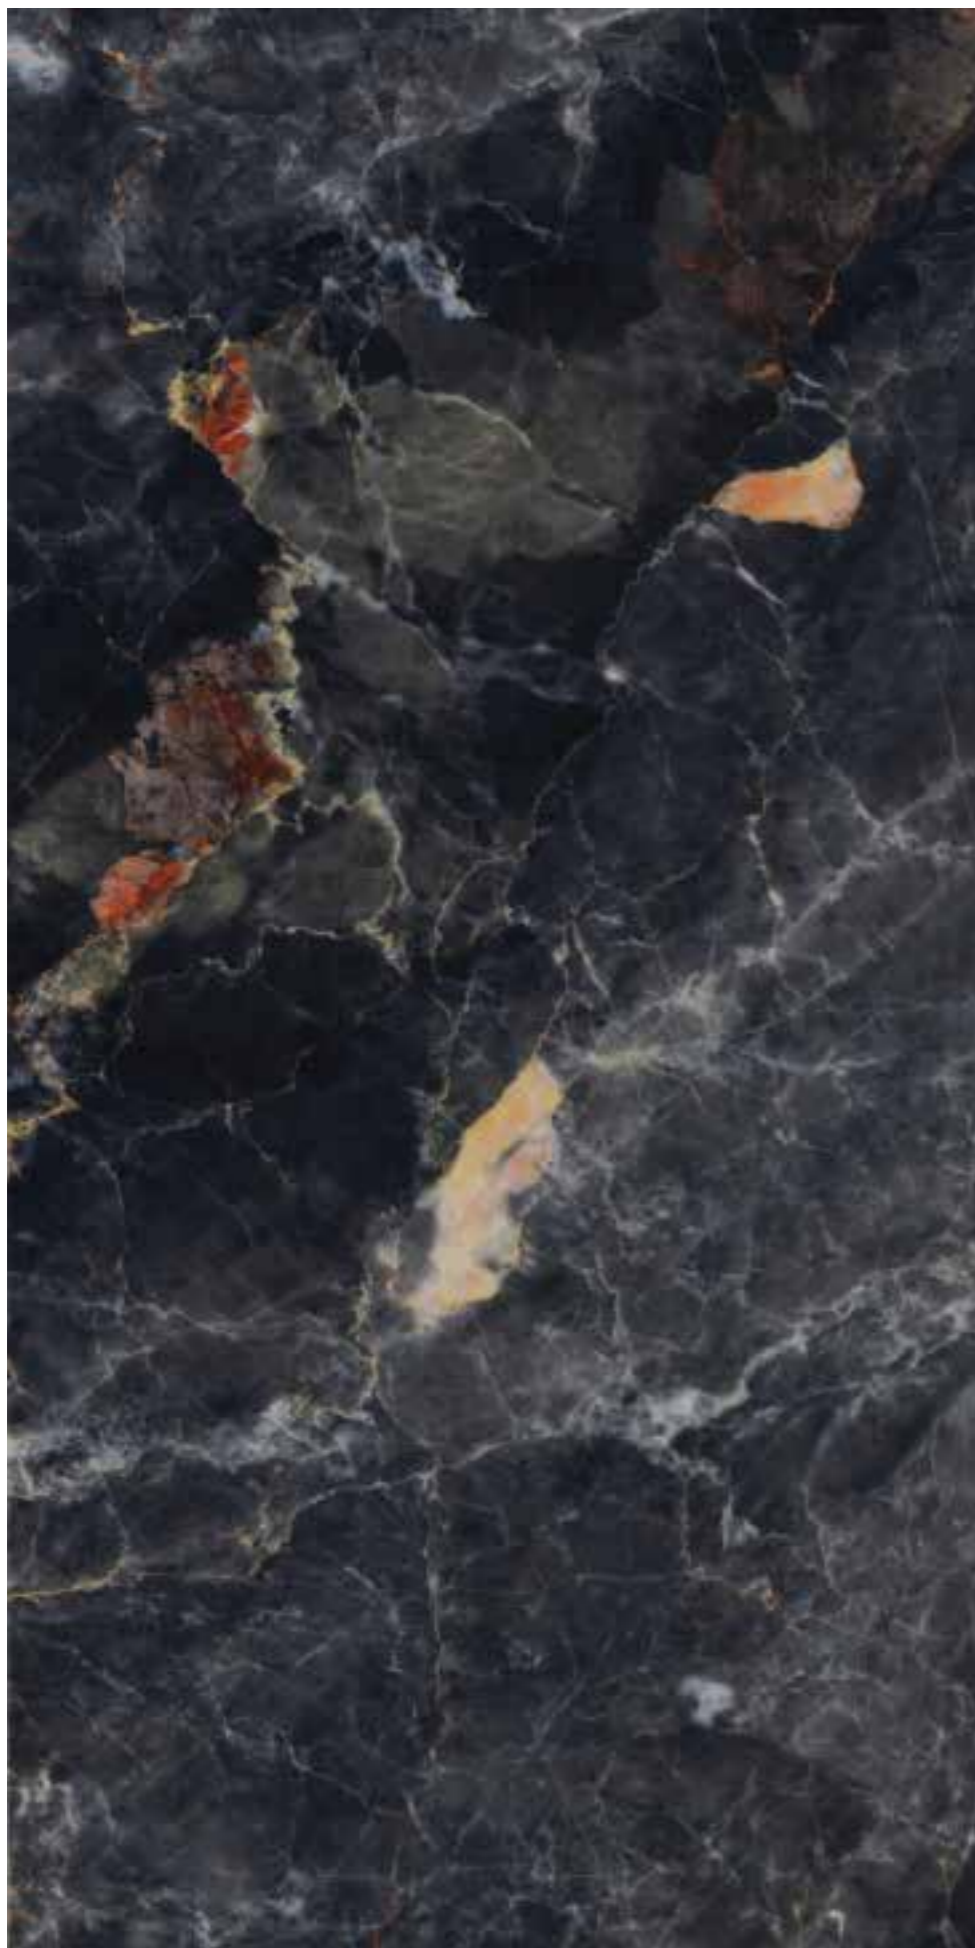

**SUPER
HIGH GLOSS**

ONICE LAVA

DESIGN
OCEAN BLACK

DESIGN
OCEAN BLUE

DESIGN
OCEAN ARTIC

SIZE
**600X
1200MM**

FINISH
**SUPER
HIGH GLOSS**

| RANDOM 04