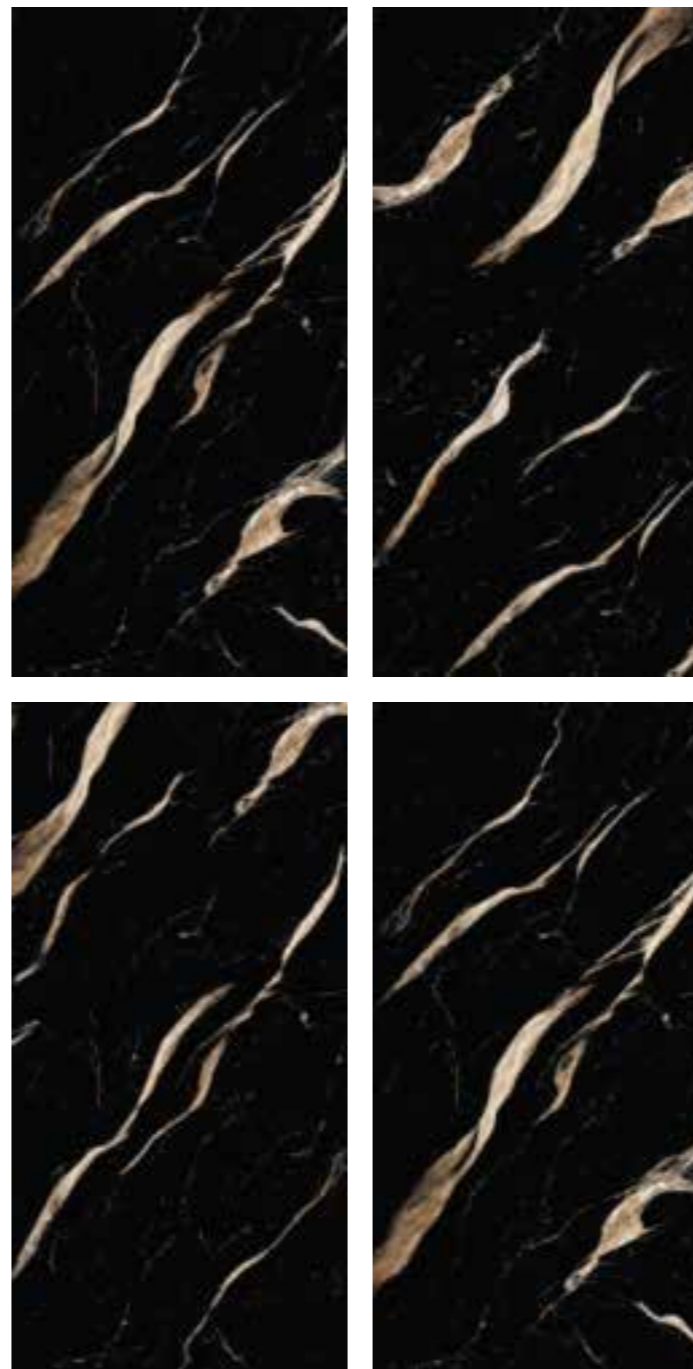

RANDOM 03

DESIGN

**AURA
BLACK**

SIZE

**600X
1200MM**

FINISH

**SUPER
HIGH GLOSS**