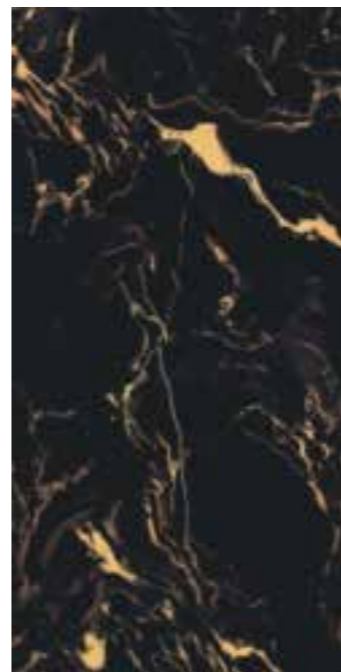

RANDOM 03

DESIGN

**FLEXO
GOLD**

SIZE

**600X
1200MM**

FINISH

**SUPER
HIGH GLOSS**

AGATE
ПЛИТКА

Glimora
COLLECTION