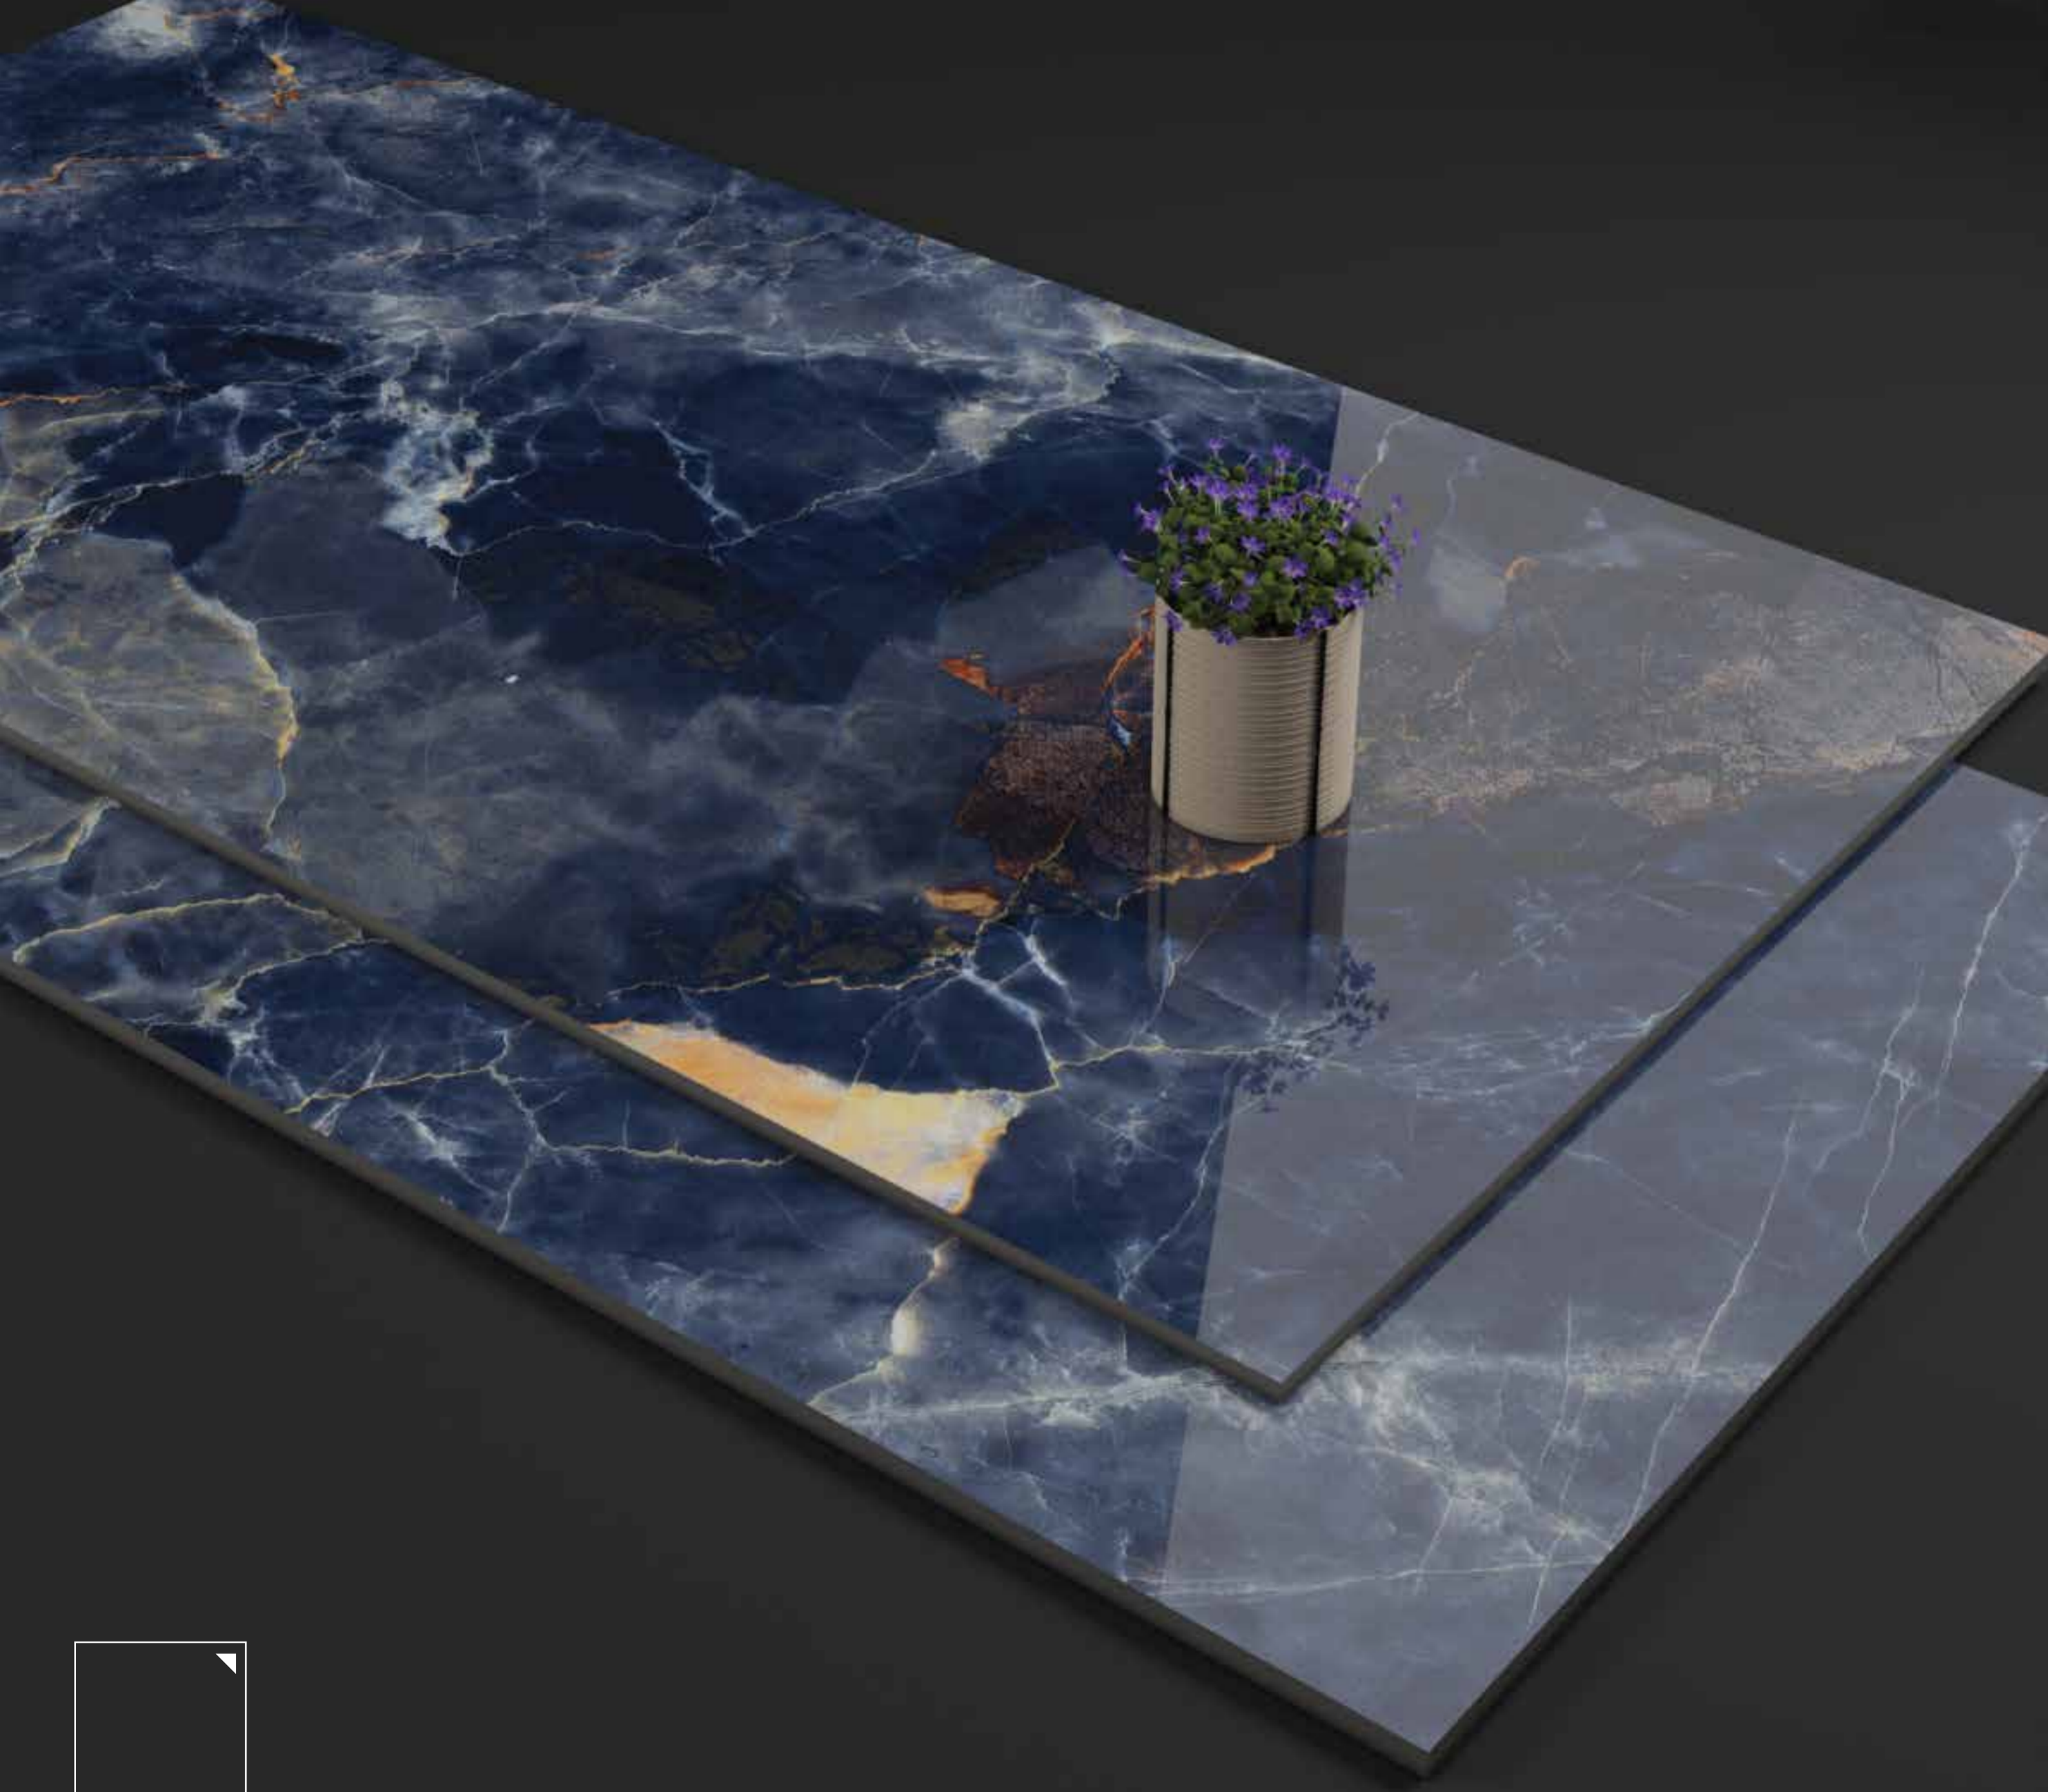

RANDOM 04

DESIGN

**OCEAN
BLACK**

SIZE

**600X
1200MM**

FINISH

**SUPER
HIGH GLOSS**

OCEAN BLACK