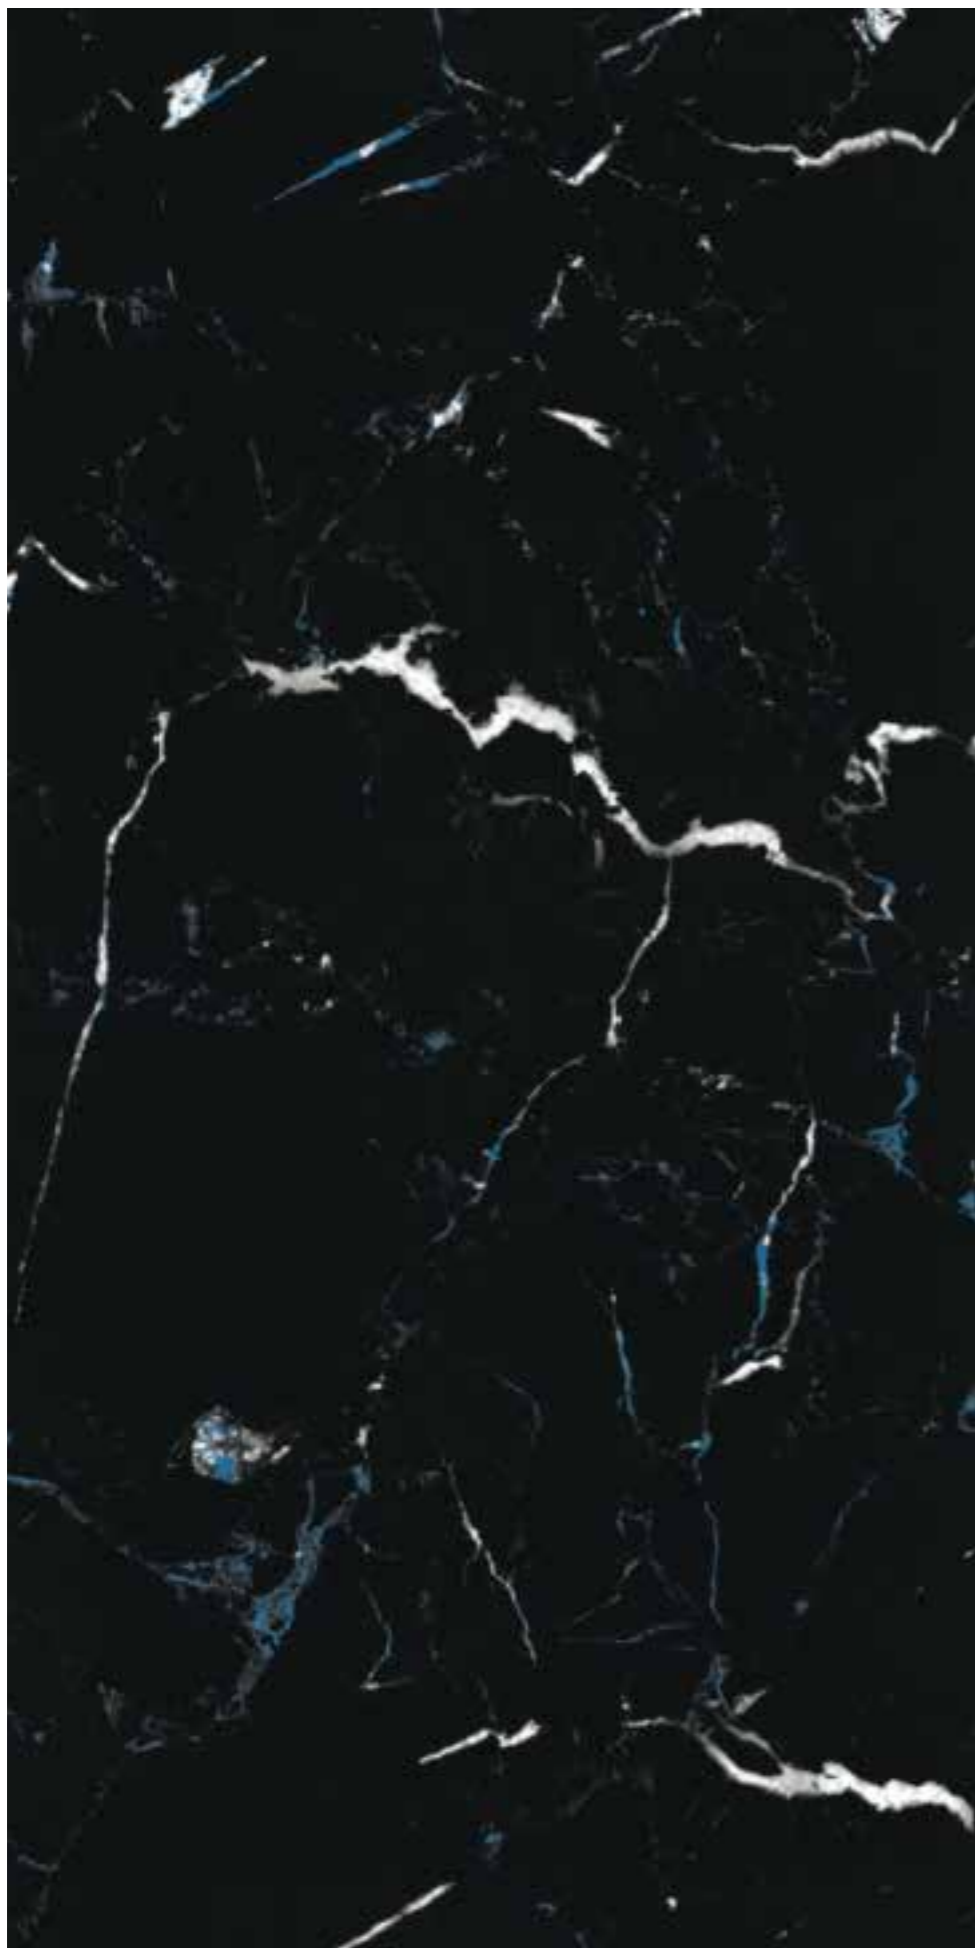

RANDOM 03

DESIGN

PHOENIX AQUA

SIZE

**600X
1200MM**

FINISH

**SUPER
HIGH GLOSS**