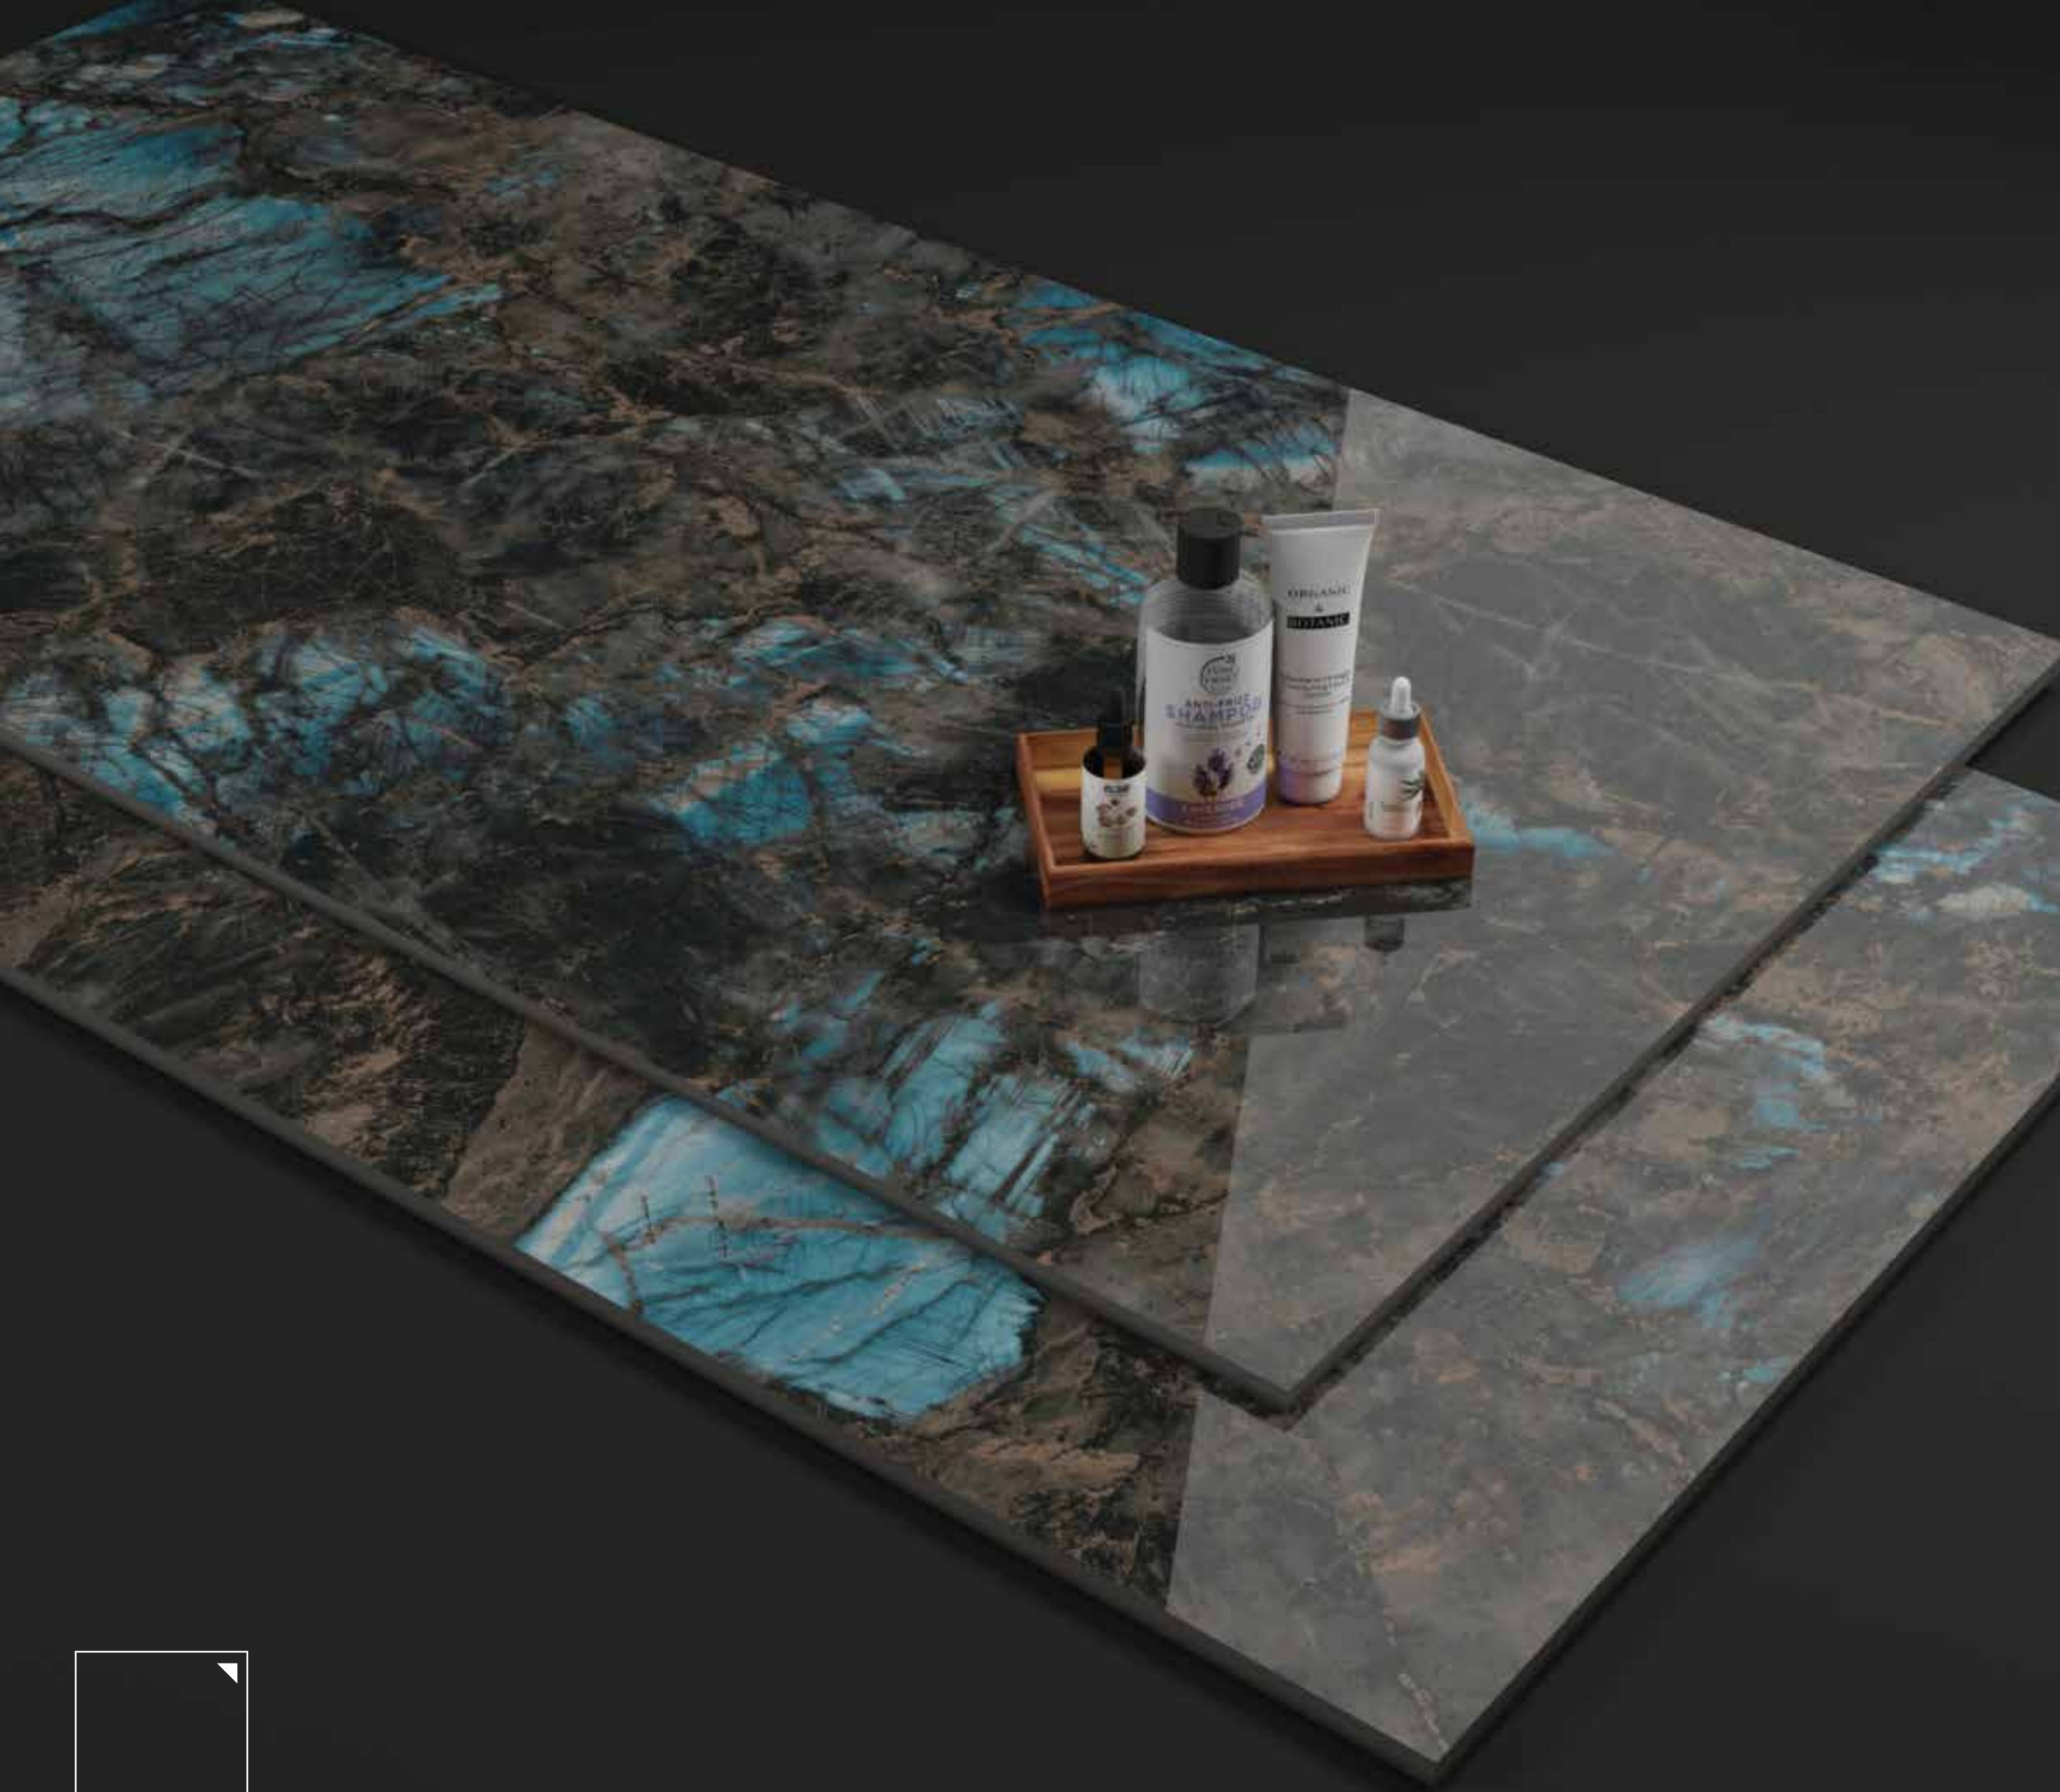

600x
1200MM

MILNER AQUA