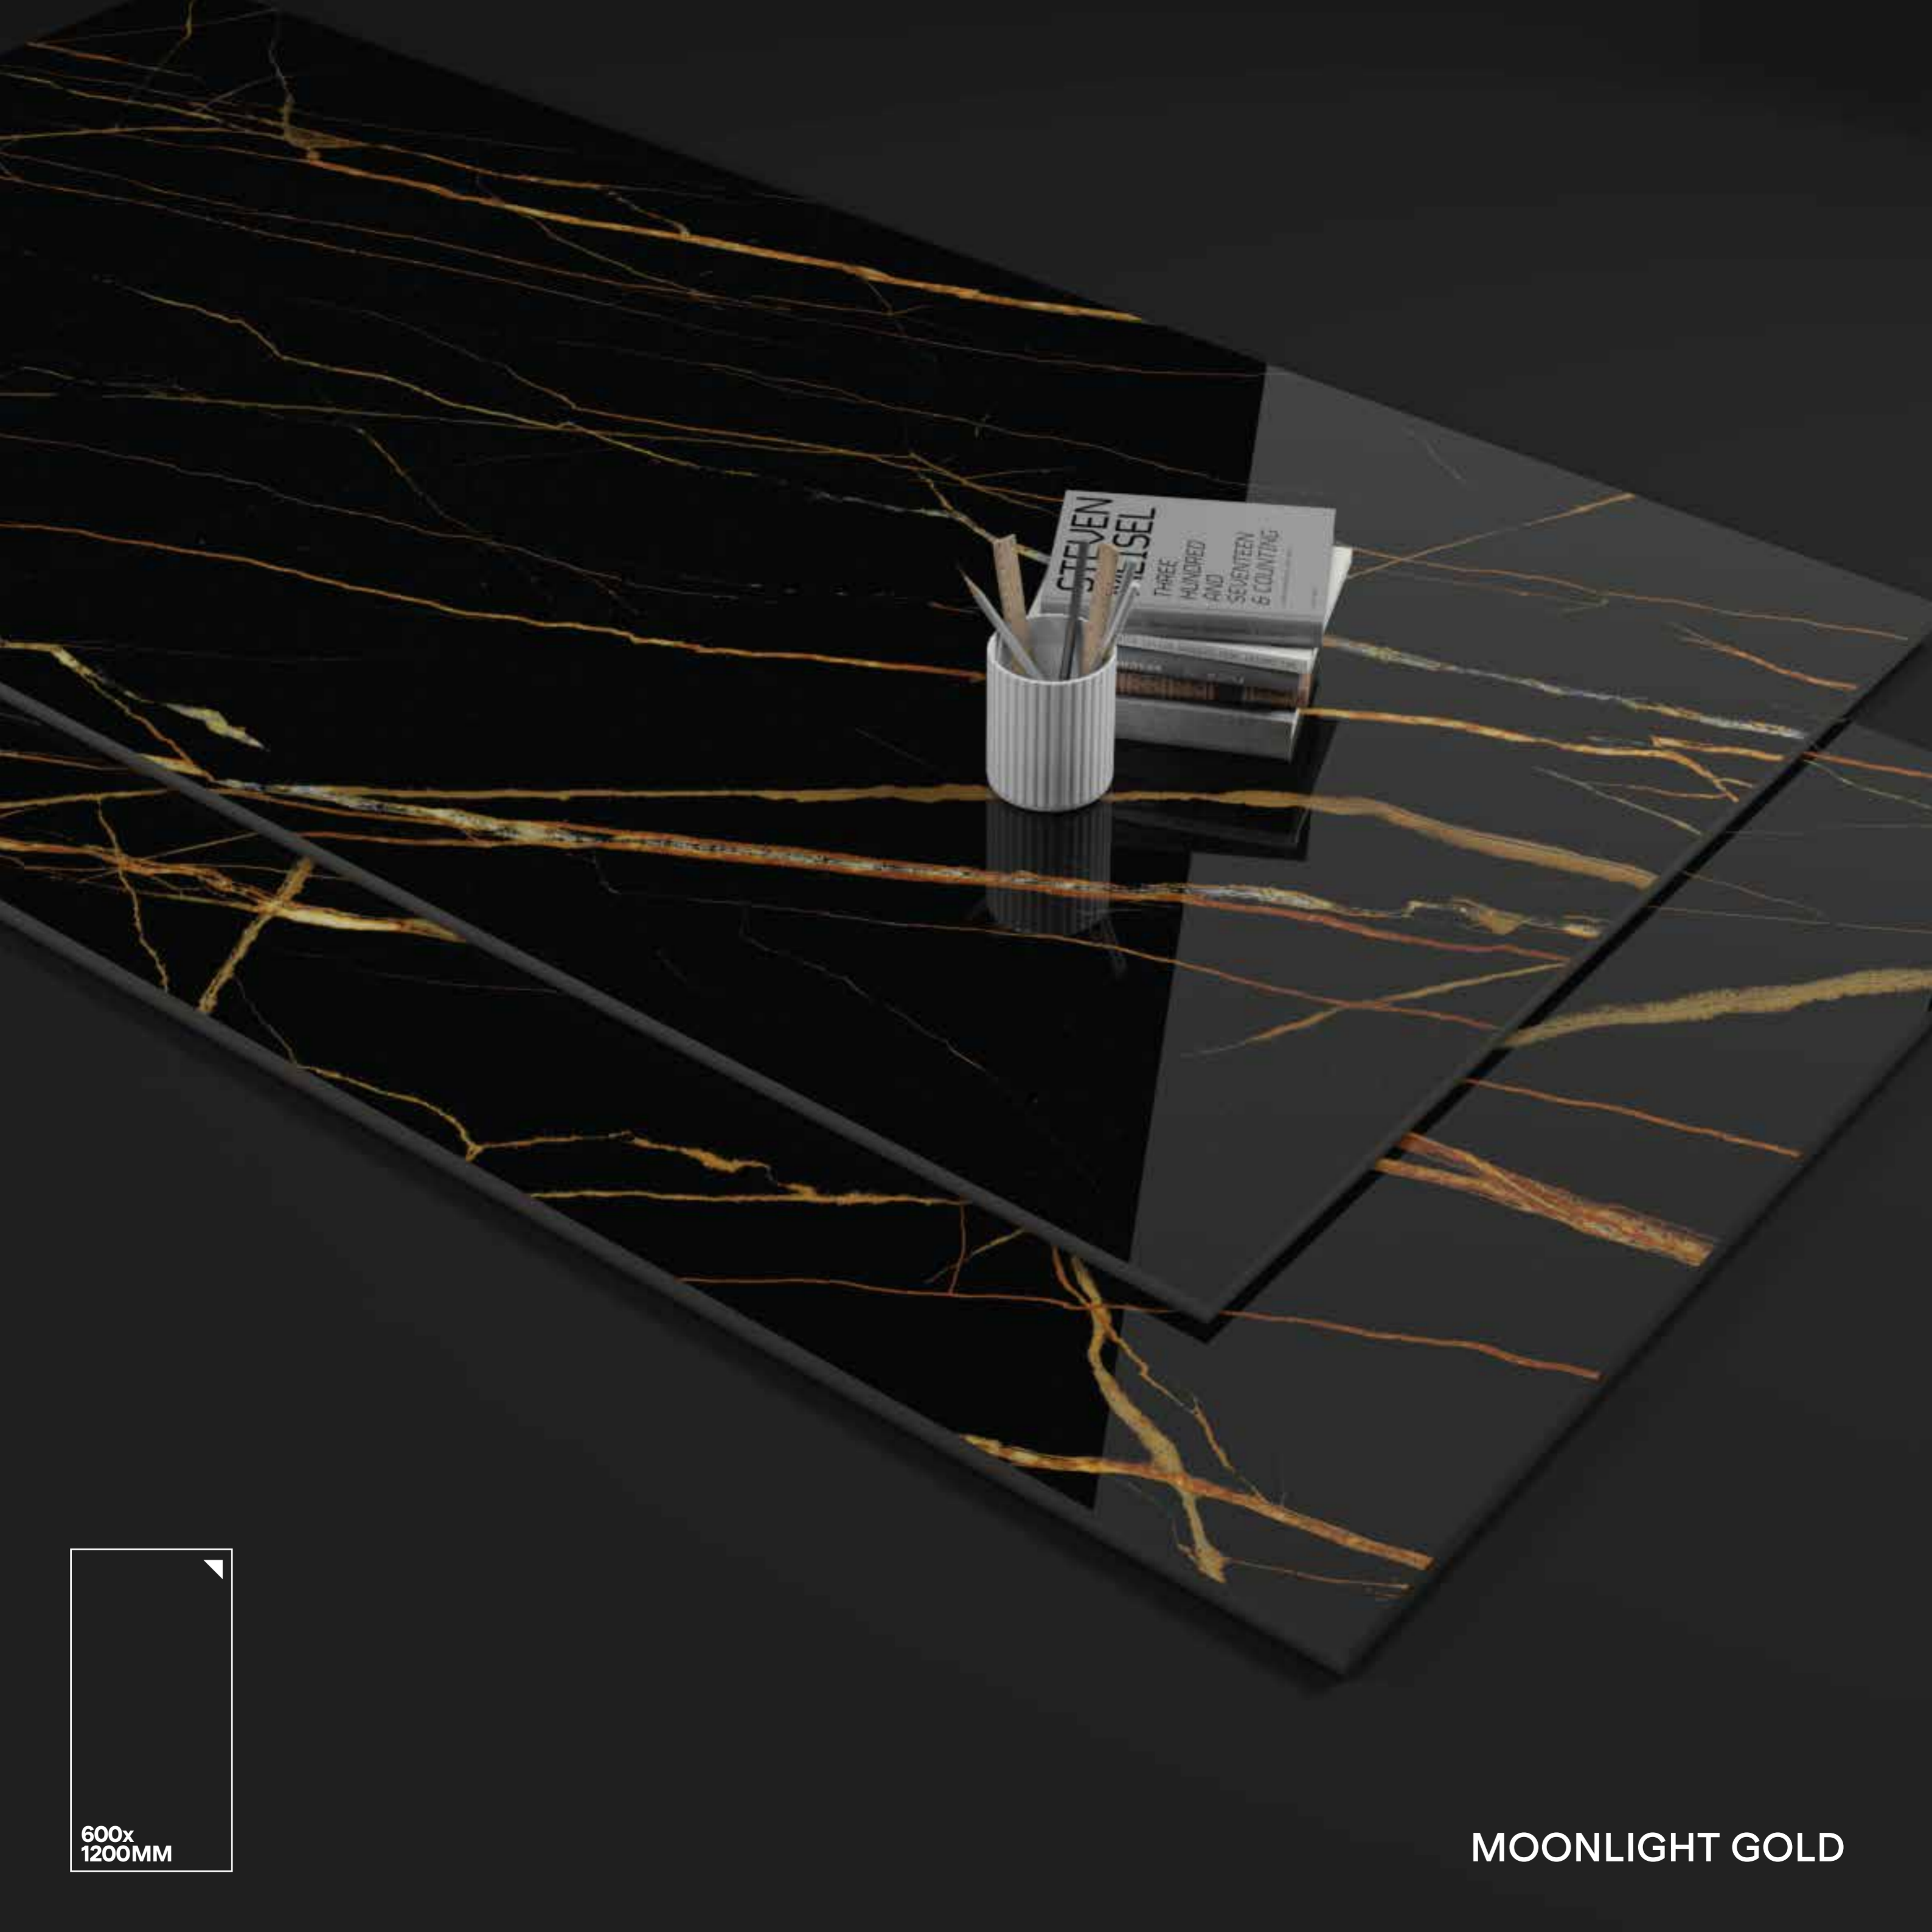

SIZE

**600X
1200MM**

FINISH

**SUPER
HIGH GLOSS**

MILNER AQUA

600x
1200MM

MOONLIGHT GOLD

RANDOM 04