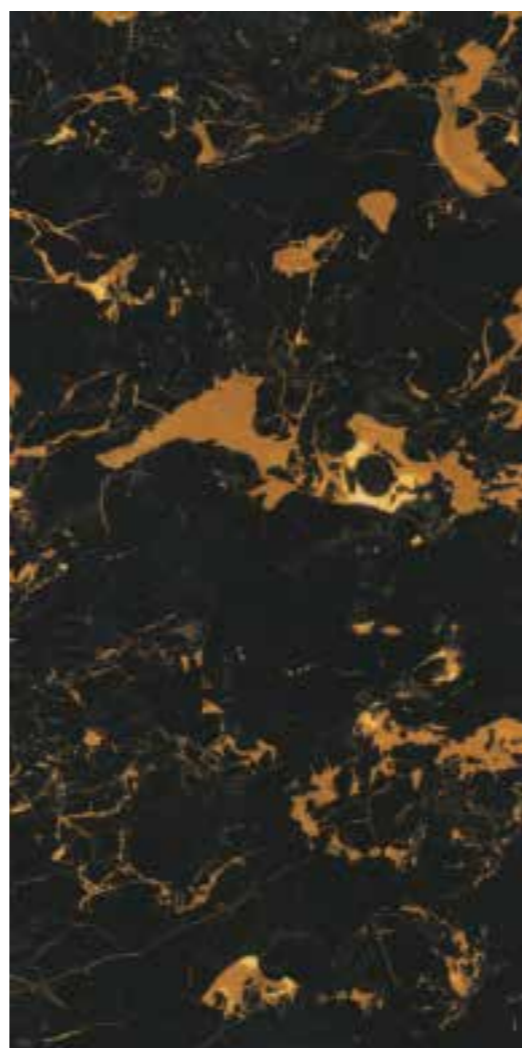

FINISH

**SUPER
HIGH GLOSS**

AGATE ПЛИТКА · **Glimora**
COLLECTION

DESIGN

BLACK POTRO

DESIGN

PORTORO GOLD

DESIGN