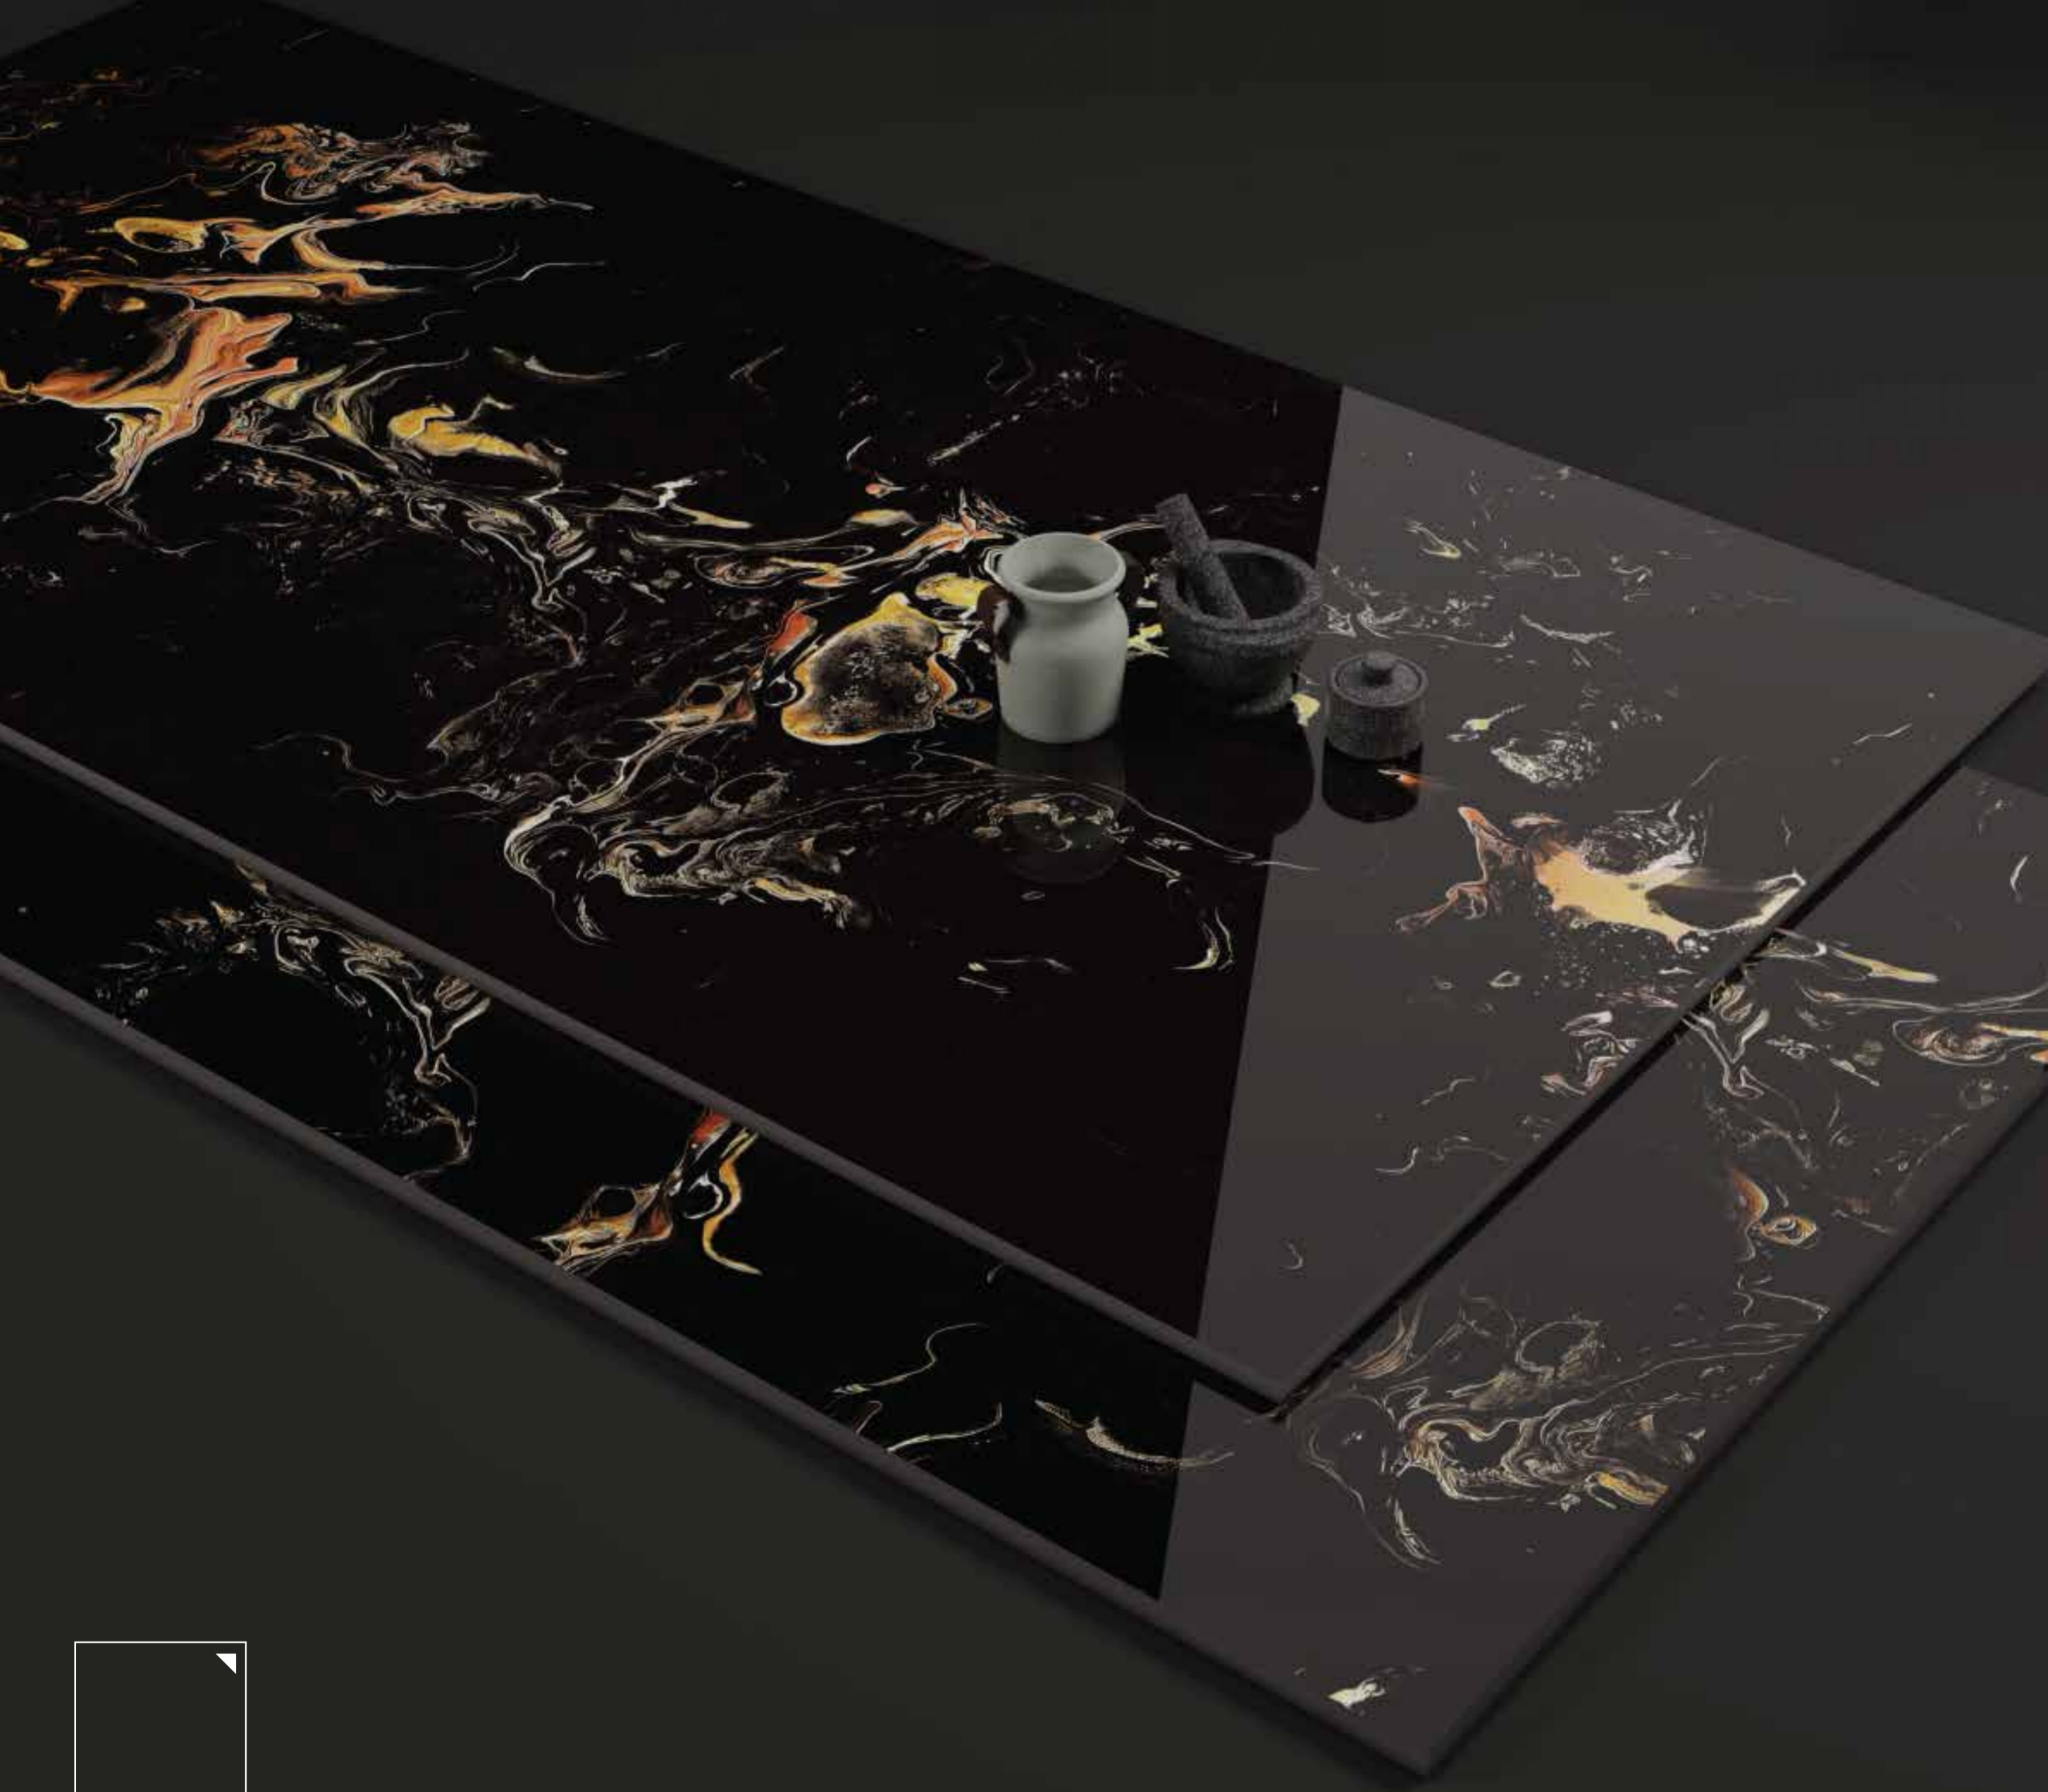

3. DROP:
rounded Tbsp
of dough on
UNGREASED
COOKIE SHEET

chocolate chips

BAKE
350° F
12-15 min

600x
1200MM

LUXURY BLACK

RANDOM 03

DESIGN

**LUXURY
BLACK**