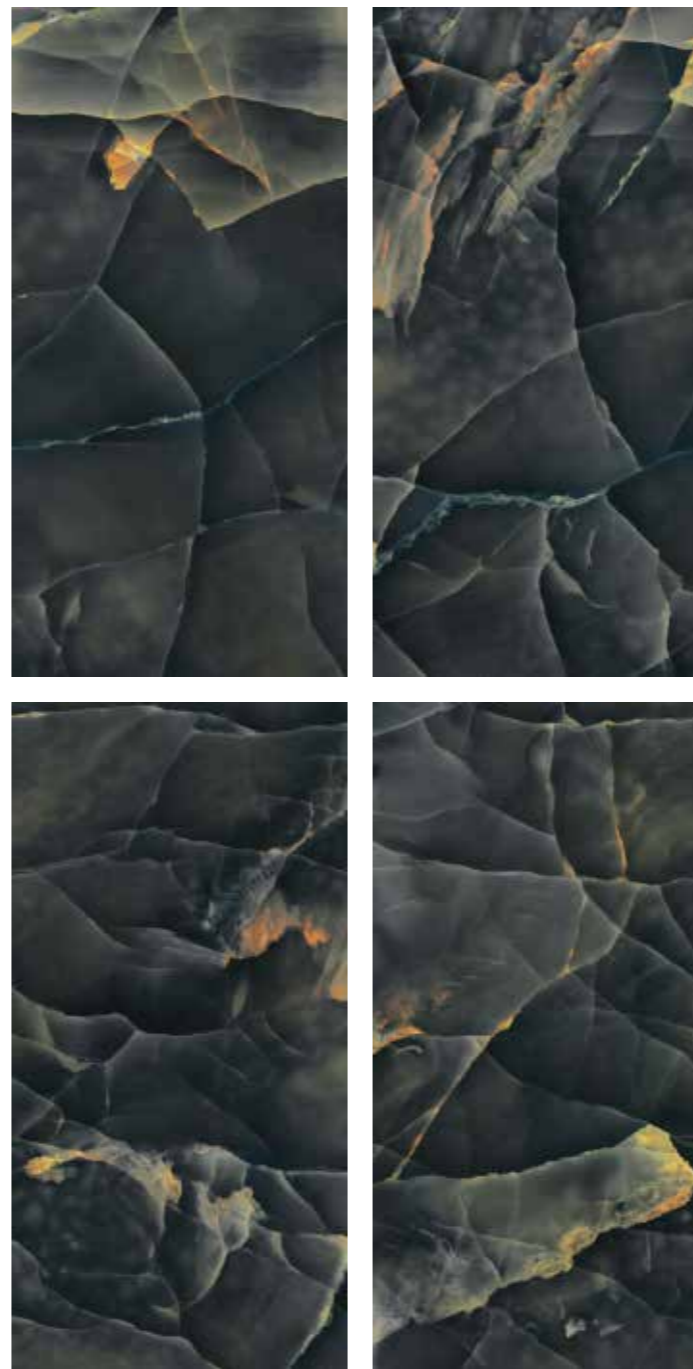

RANDOM 04

DESIGN

**ONICE
LAVA**

SIZE

**600X
1200MM**

FINISH

**SUPER
HIGH GLOSS**