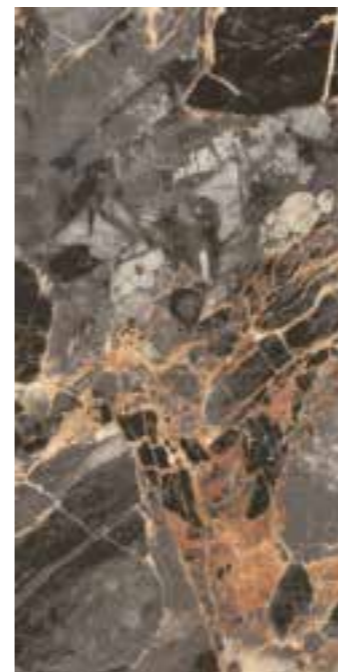

RANDOM 04

DESIGN

GOLD EMPERADOR

SIZE

**600X
1200MM**

FINISH

**SUPER
HIGH GLOSS**