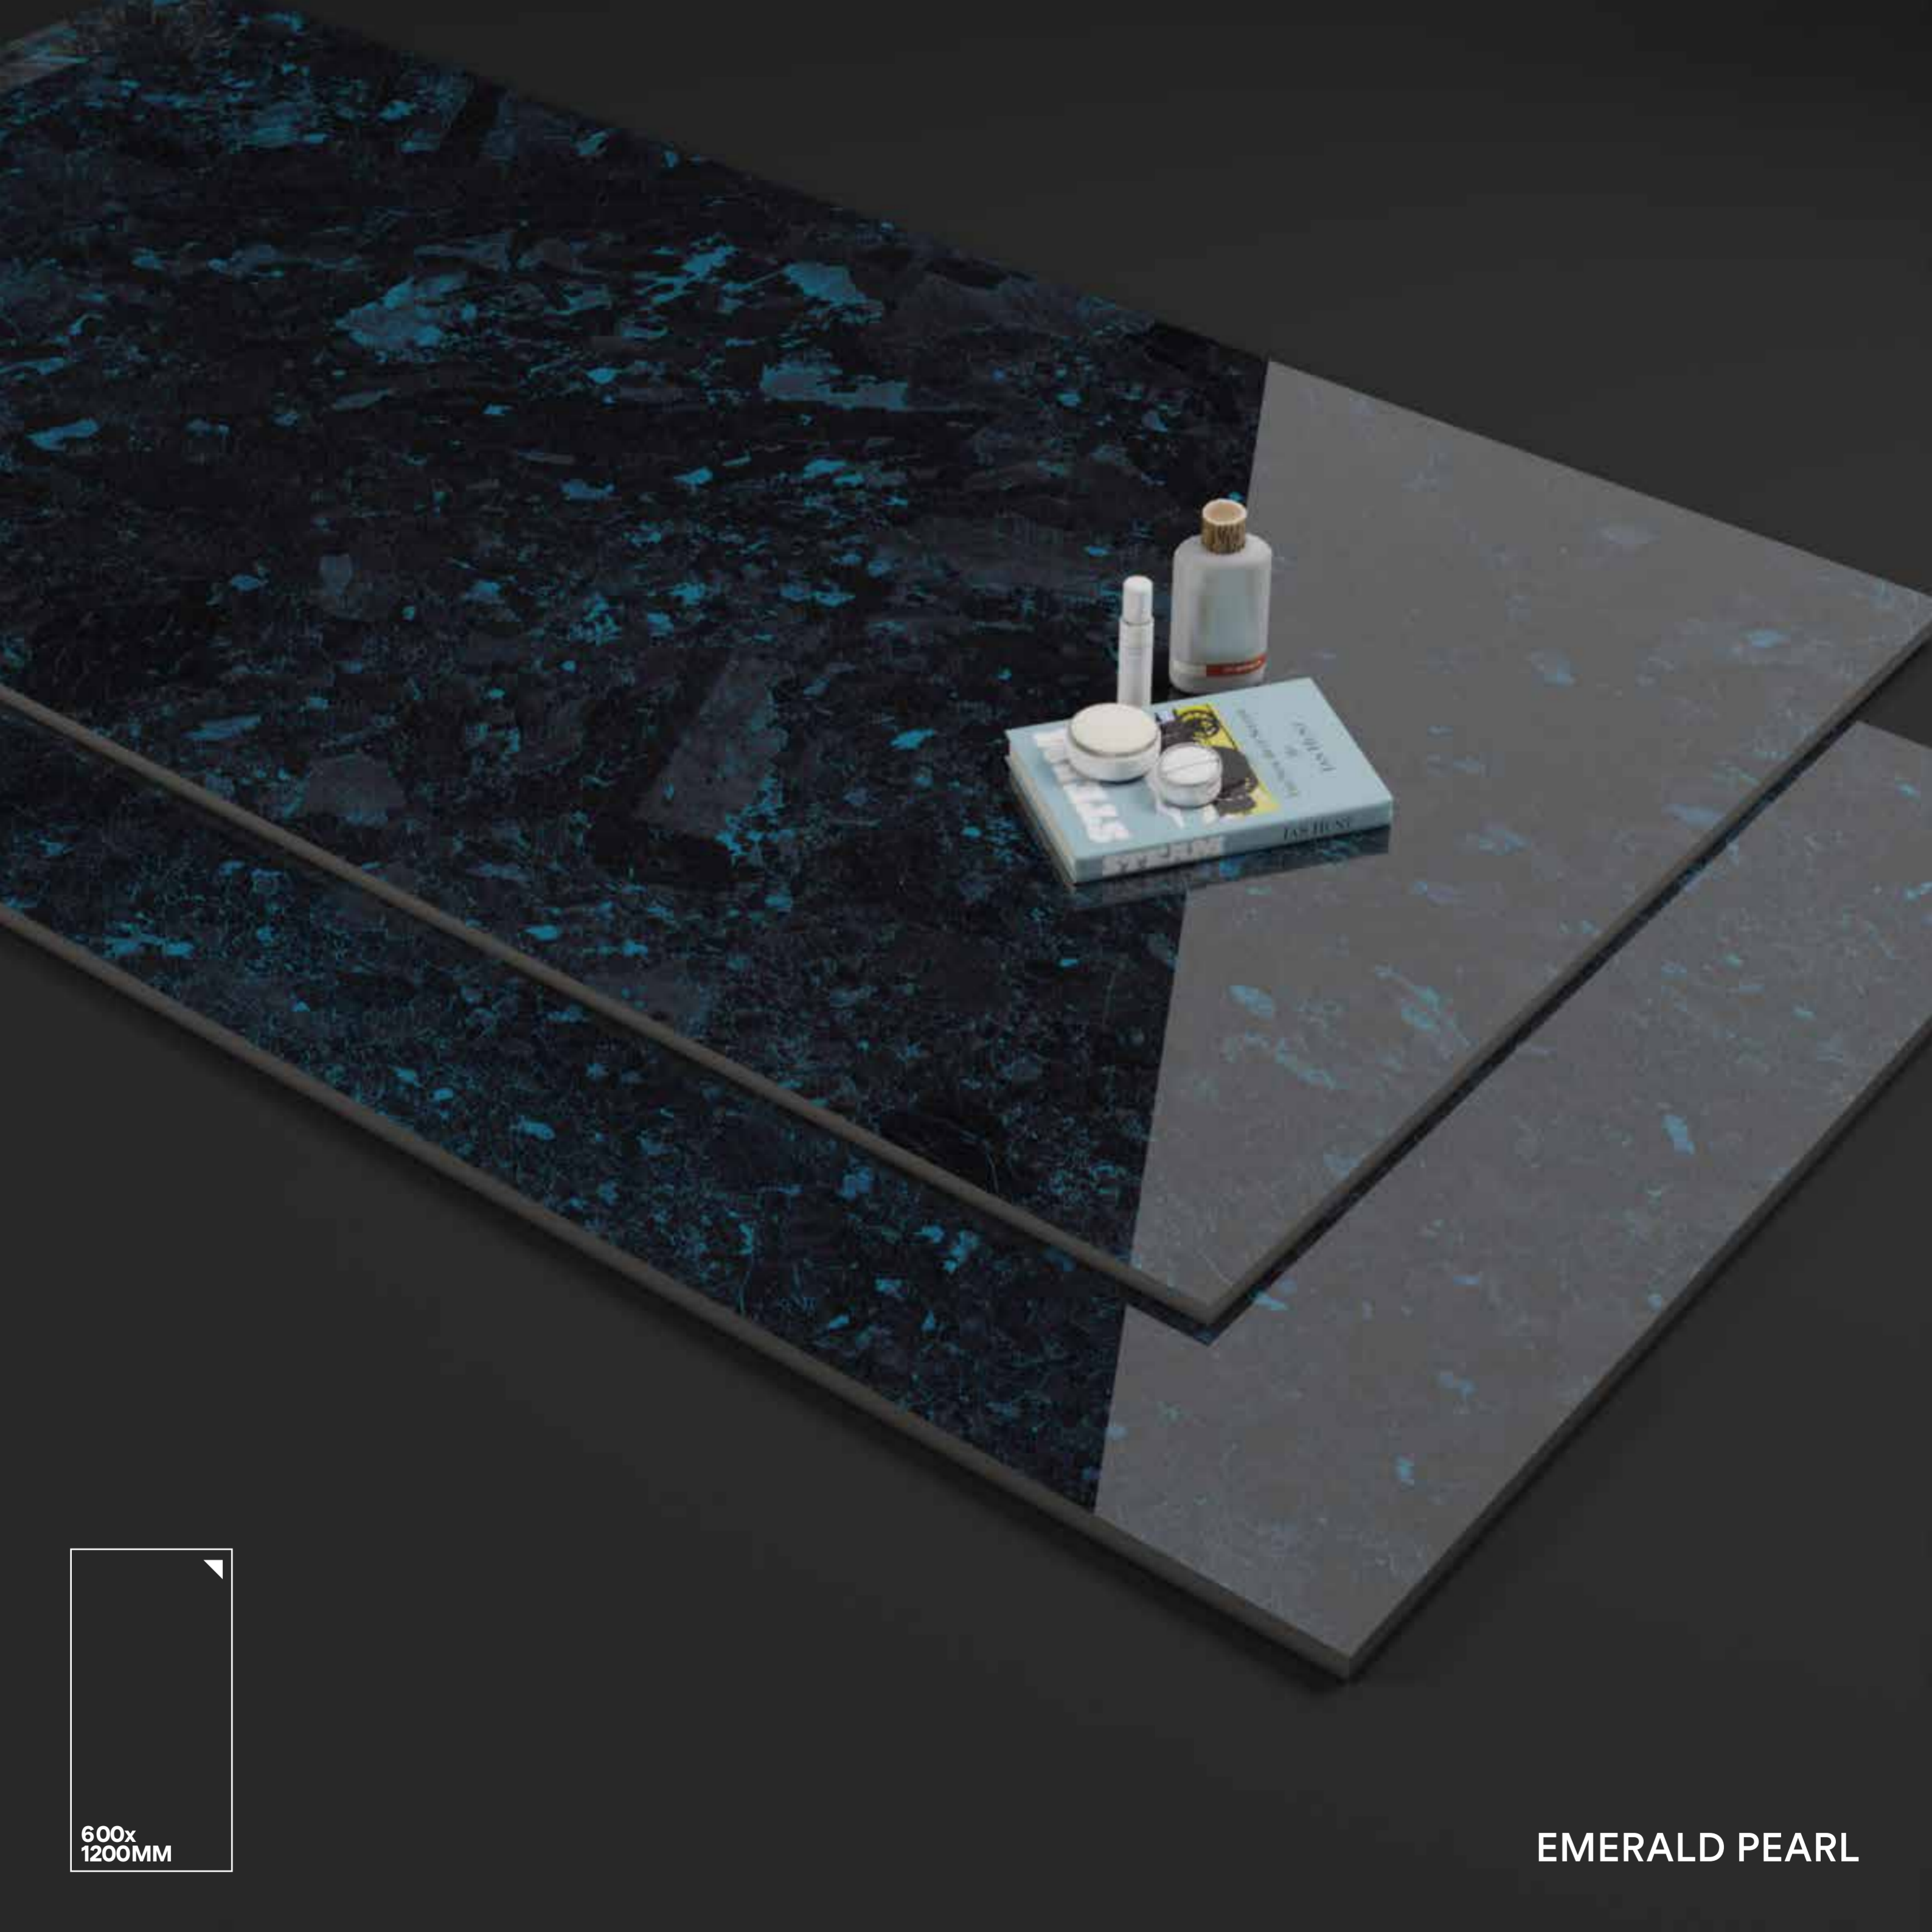

600x
1200MM

EMERALD PEARL