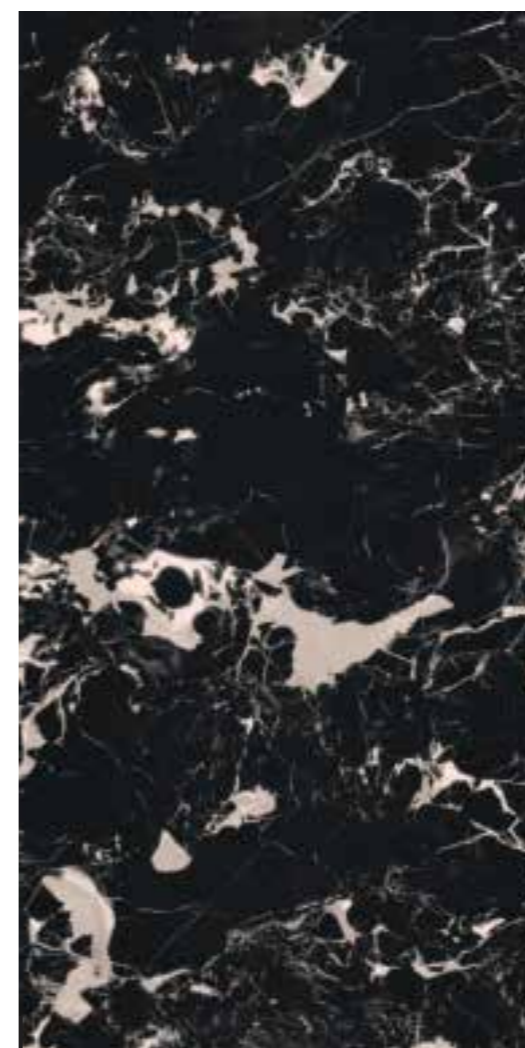

FINISH

**SUPER
HIGH GLOSS**

AGATE ПЛИТКА · **Glimora**
COLLECTION

DESIGN

BLACK POTRO

DESIGN

PORTORO GOLD

DESIGN