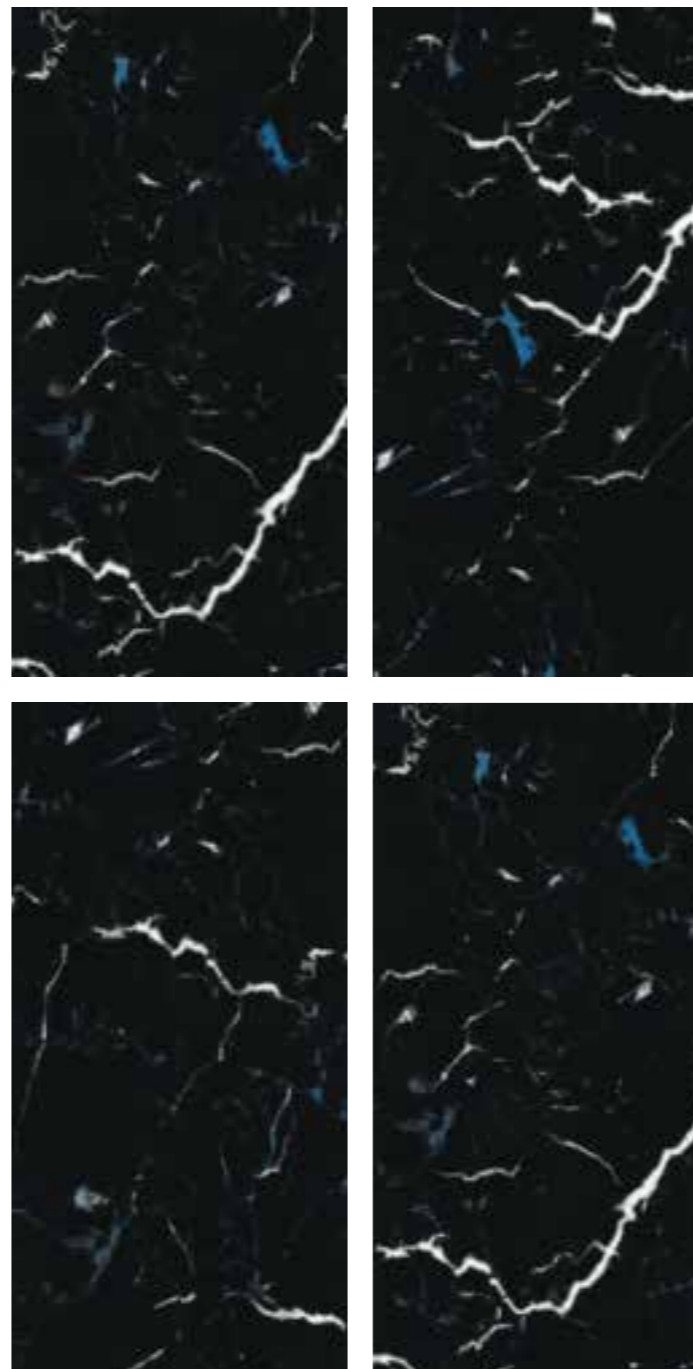

**600X
1200MM**

FINISH

**SUPER
HIGH GLOSS**

ONYXO WAU

600x
1200MM

PHOENIX AQUA

RANDOM 03

DESIGN