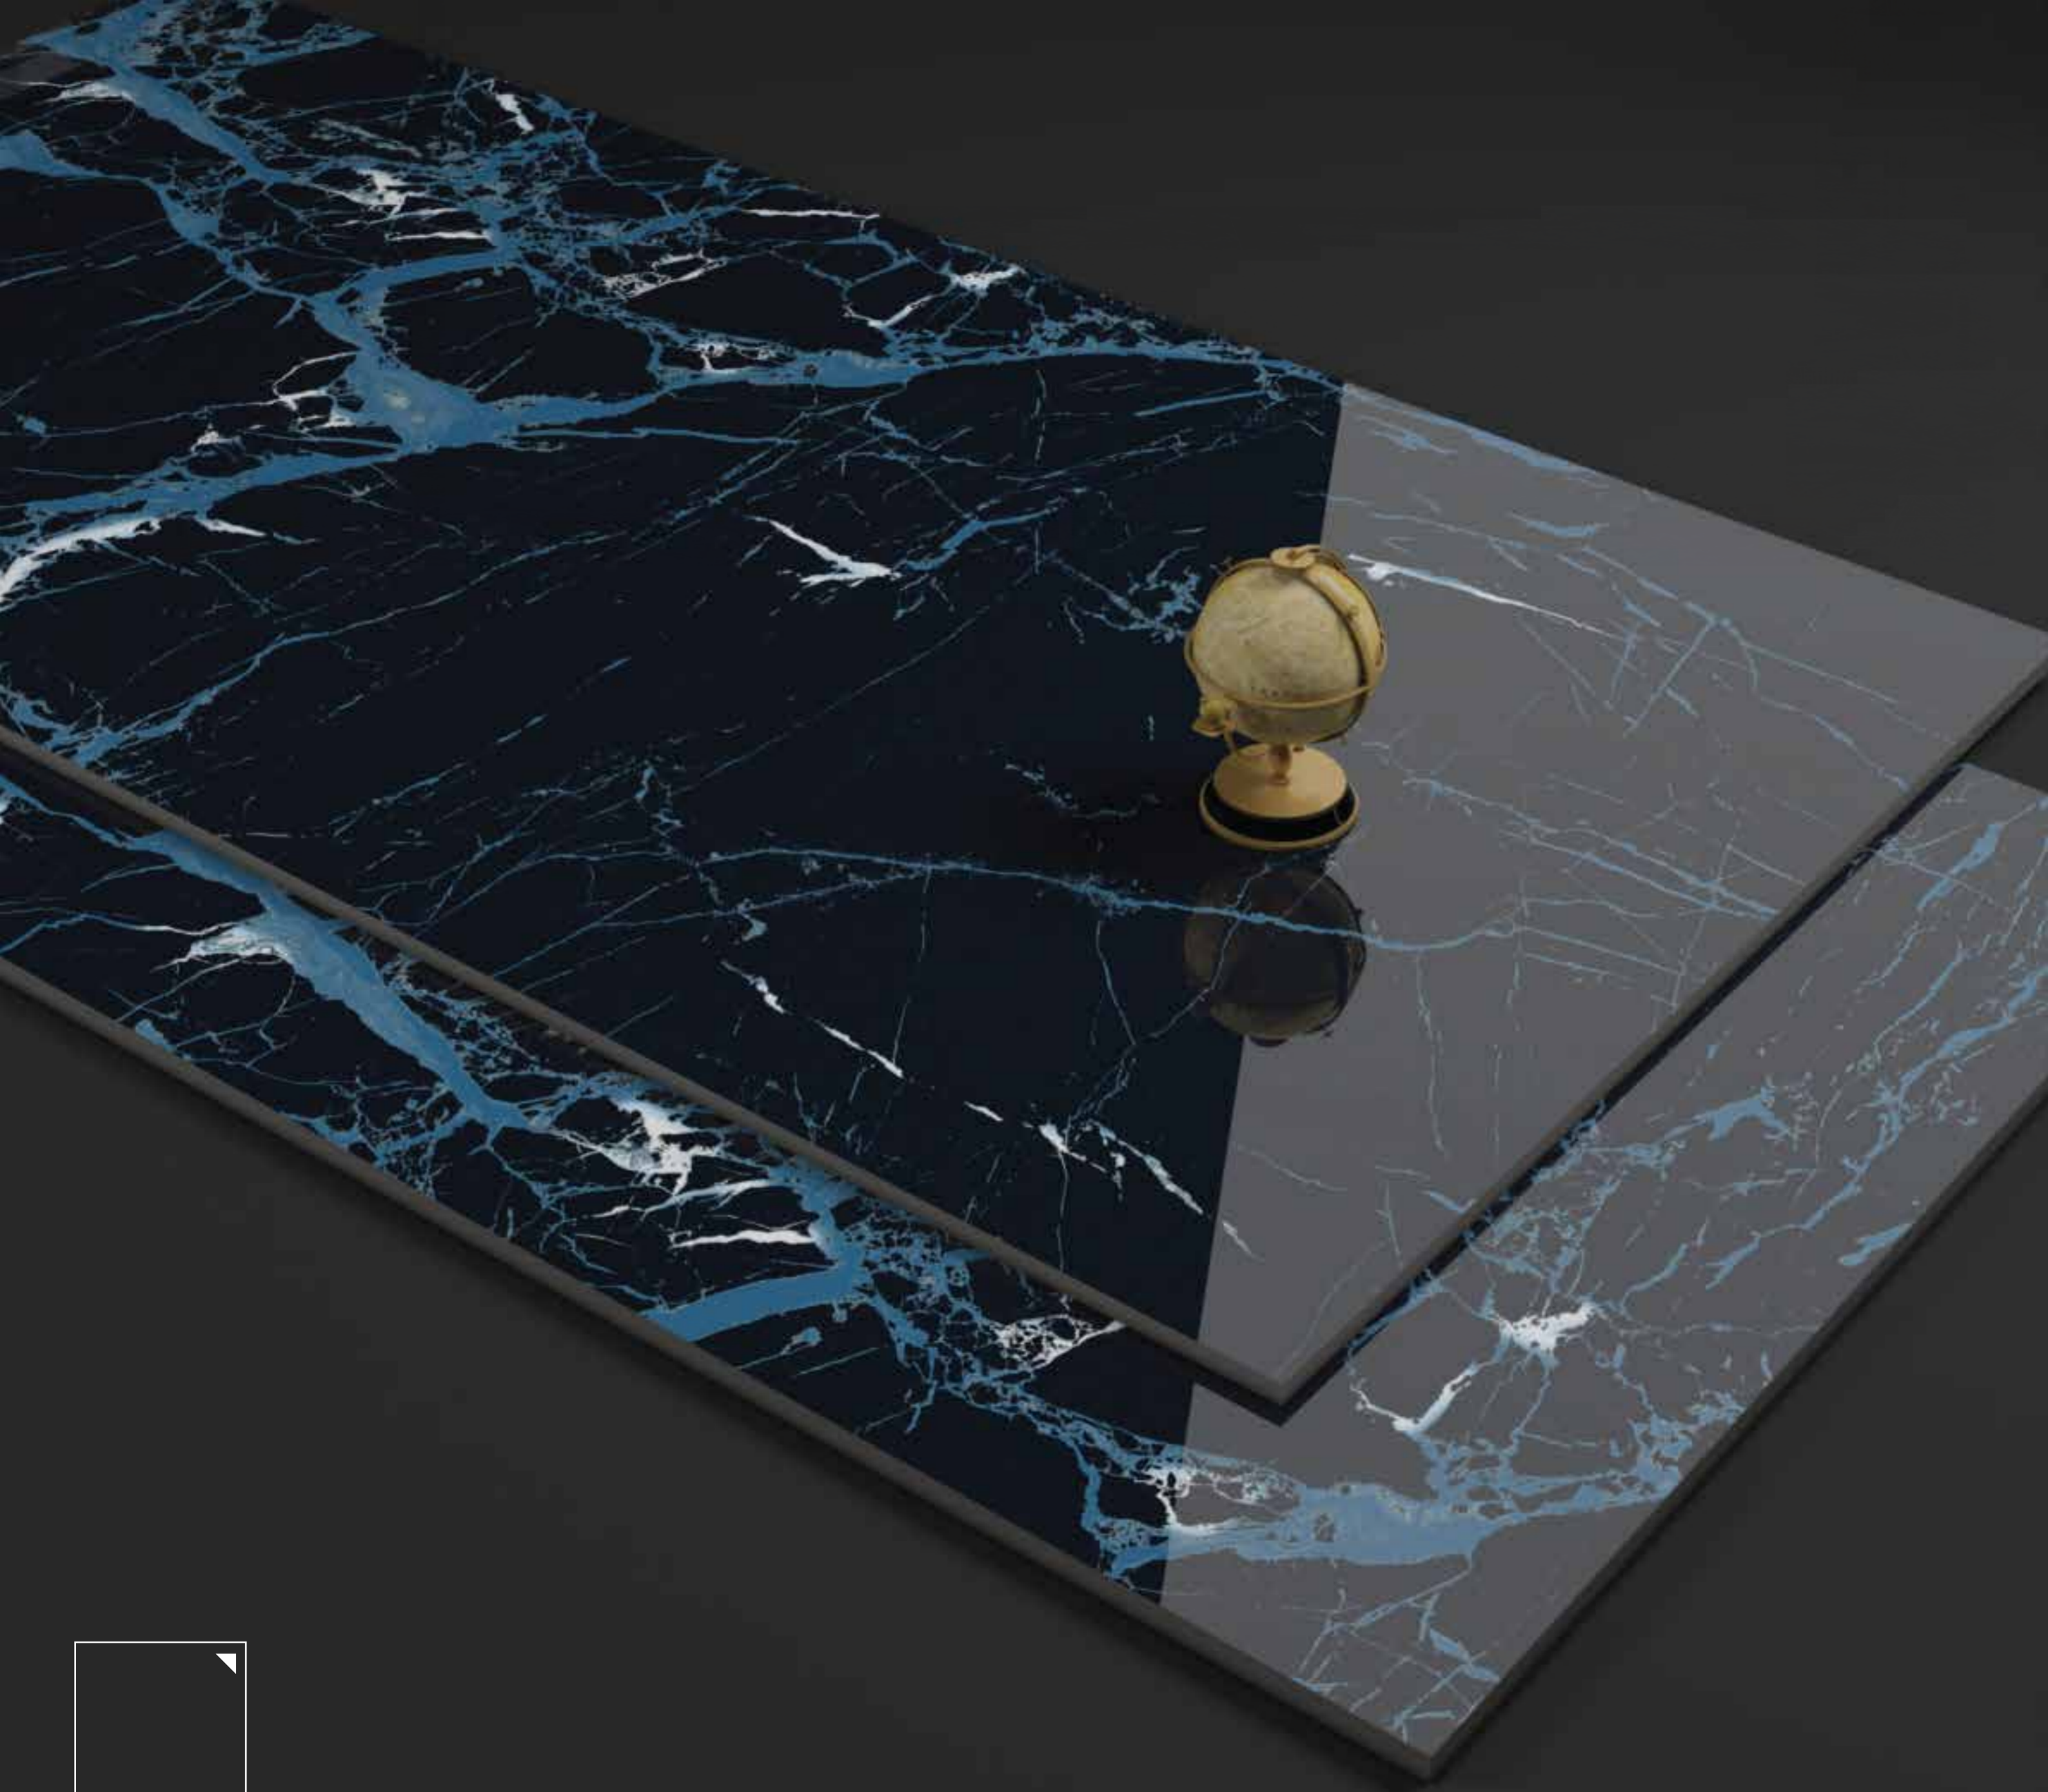

600x
1200MM

YORK AQUA