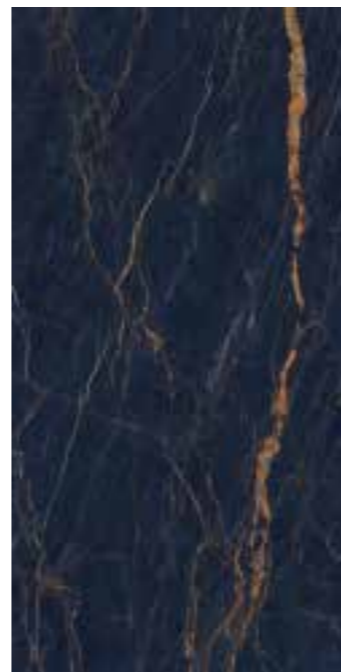

NOFER BLACK

RANDOM 03

DESIGN

**NOFER
BLUE**

SIZE

**600X
1200MM**

FINISH

**SUPER
HIGH GLOSS**