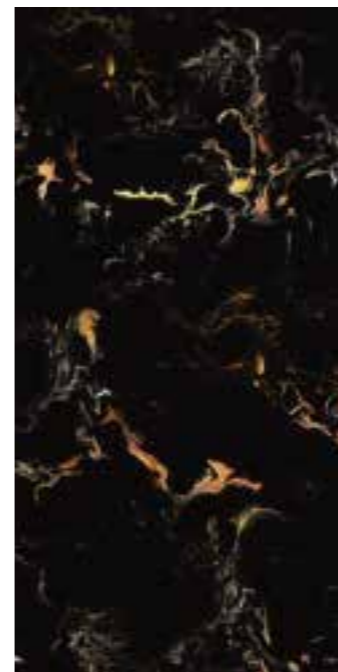

3. DROP:
rounded Tbsp
of dough on
UNGREASED
COOKIE SHEET

chocolate chips

BAKE
350° F
12-15 min

600x
1200MM

LUXURY BLACK

RANDOM 03

DESIGN

**LUXURY
BLACK**