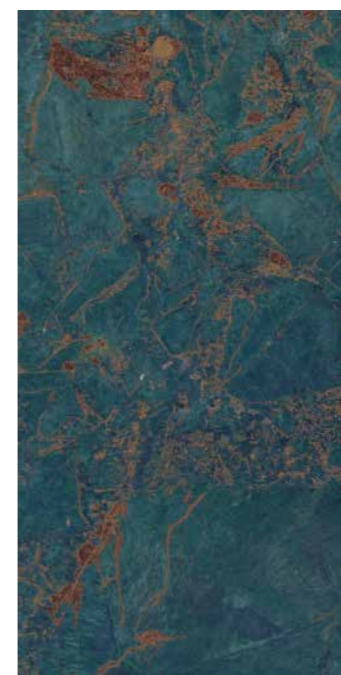

**600X
1200MM**

FINISH

**SUPER
HIGH GLOSS**

AGATE · **Glimora**
ПЛИТКА COLLECTION

ROYAL ARMANI BROWN

RANDOM 06

DESIGN

**KINETIC
FARREL**