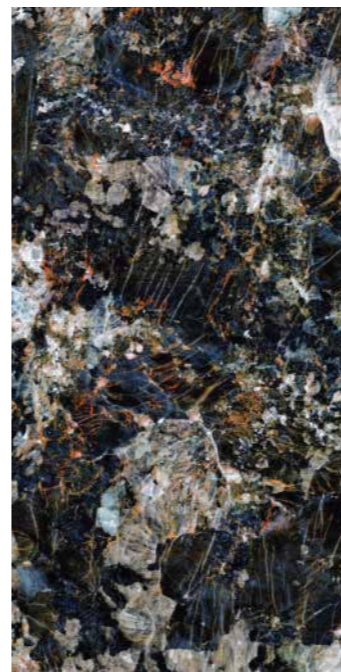

RANDOM 04

DESIGN

**MARBO
CRUST**

SIZE

**600X
1200MM**

FINISH

**SUPER
HIGH GLOSS**

AGATE
ПЛИТКА

Glimora
COLLECTION