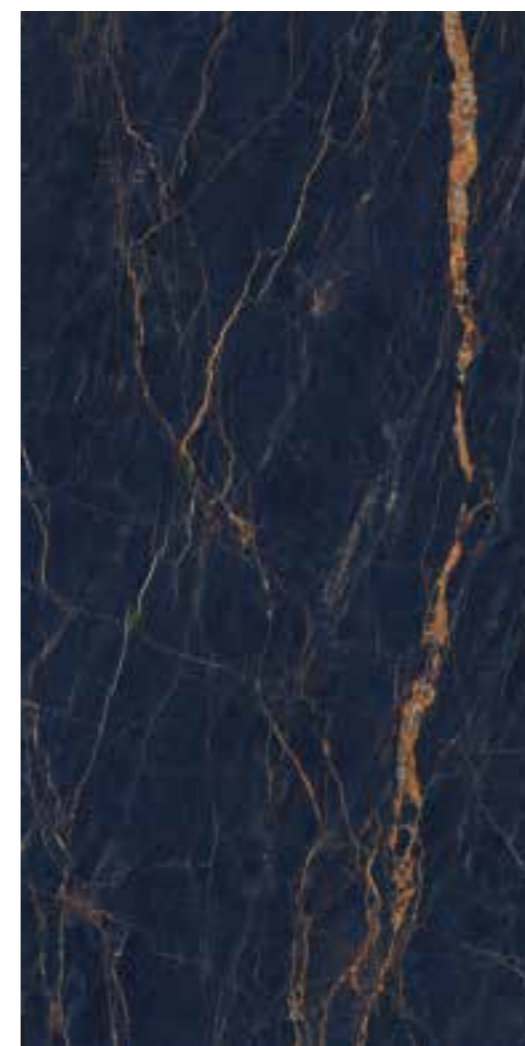

DESIGN
NOFER BLUE

SIZE
**600X
1200MM**

FINISH
**SUPER
HIGH GLOSS**

| RANDOM 04