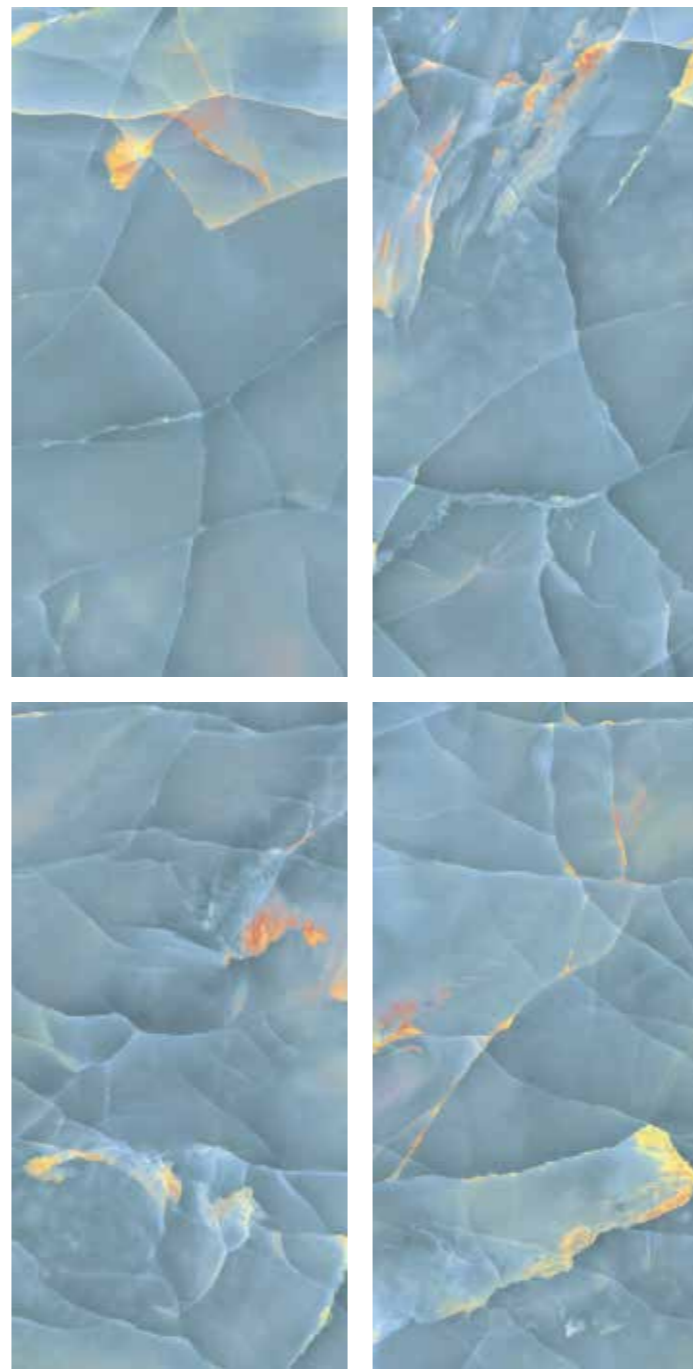

RANDOM 04

DESIGN

**ONICE
COBALT**

SIZE

**600X
1200MM**

FINISH

**SUPER
HIGH GLOSS**

AGATE ПЛИТКА · **Glimora**
COLLECTION