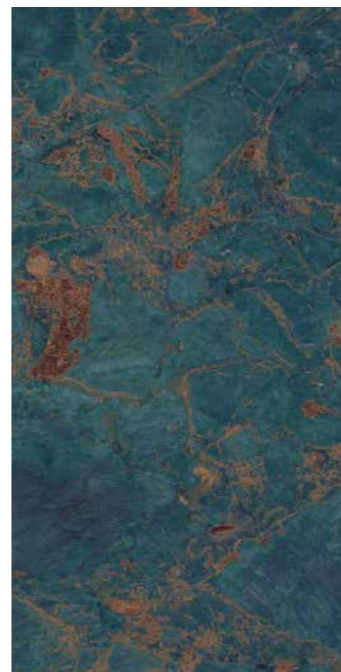

**600X
1200MM**

FINISH

**SUPER
HIGH GLOSS**

AGATE · **Glimora**
ПЛИТКА COLLECTION

ROYAL ARMANI BROWN

RANDOM 06

DESIGN

**KINETIC
FARREL**