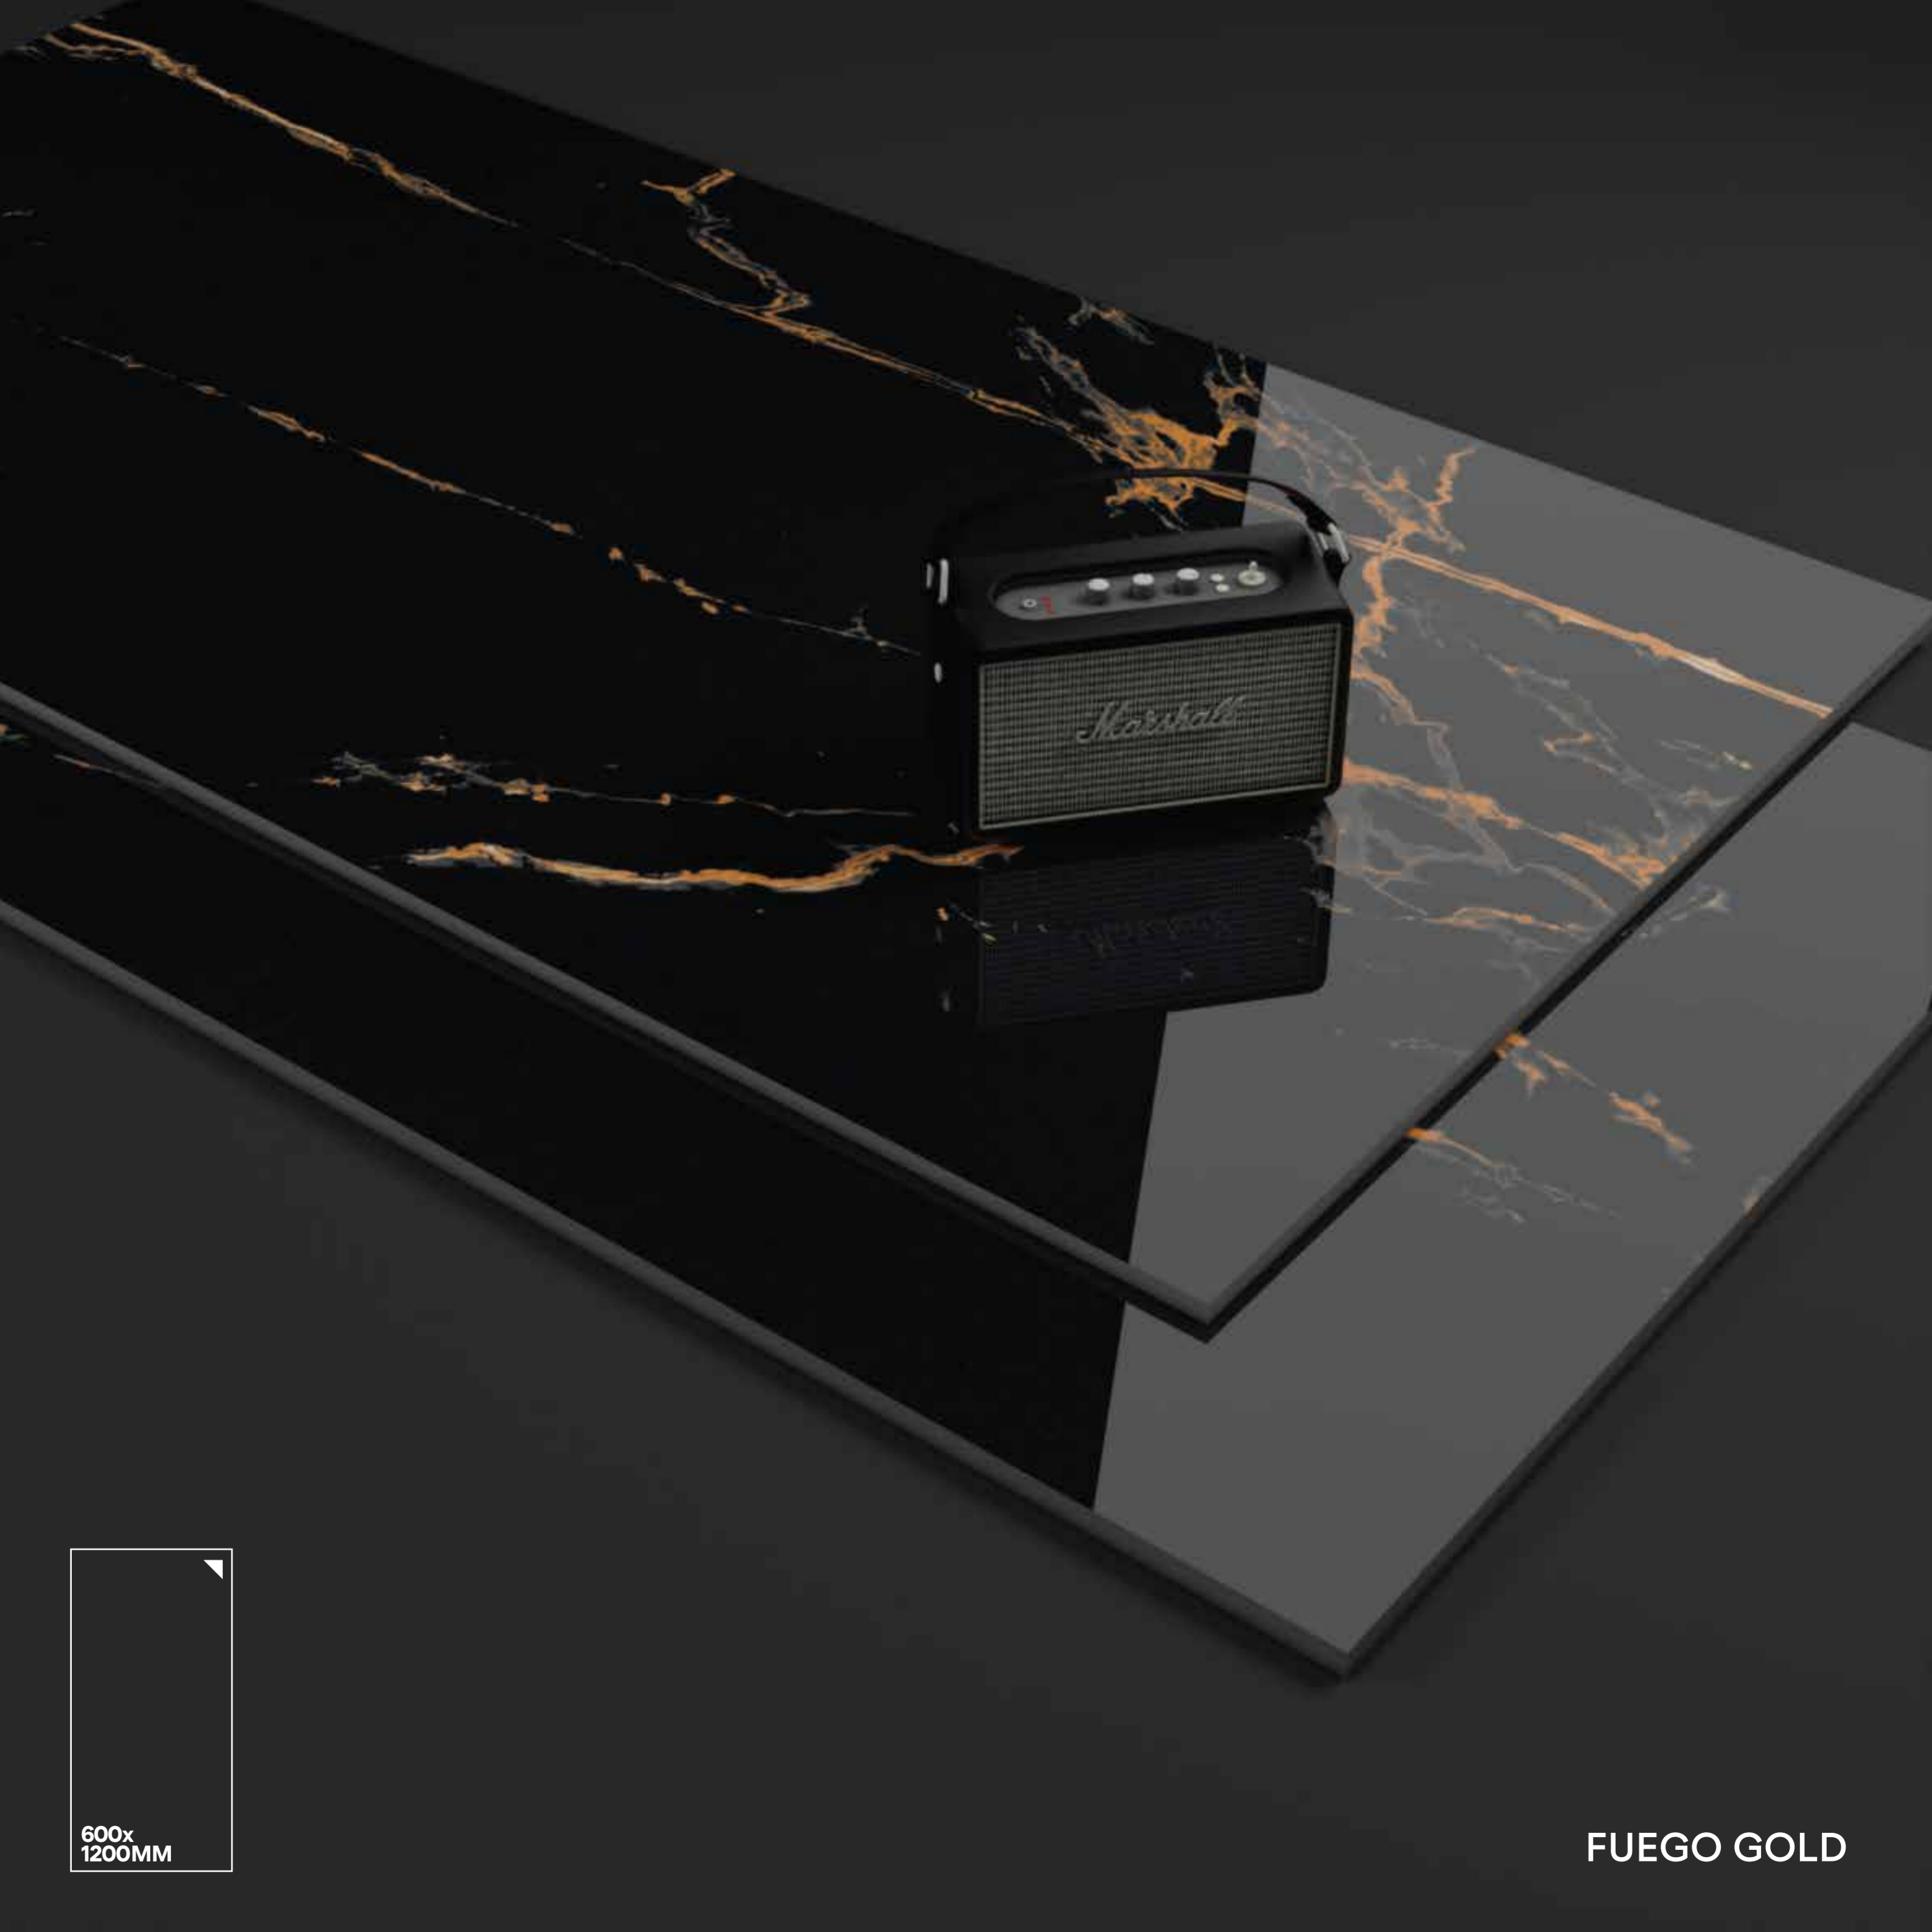

600x
1200MM

FUEGO GOLD