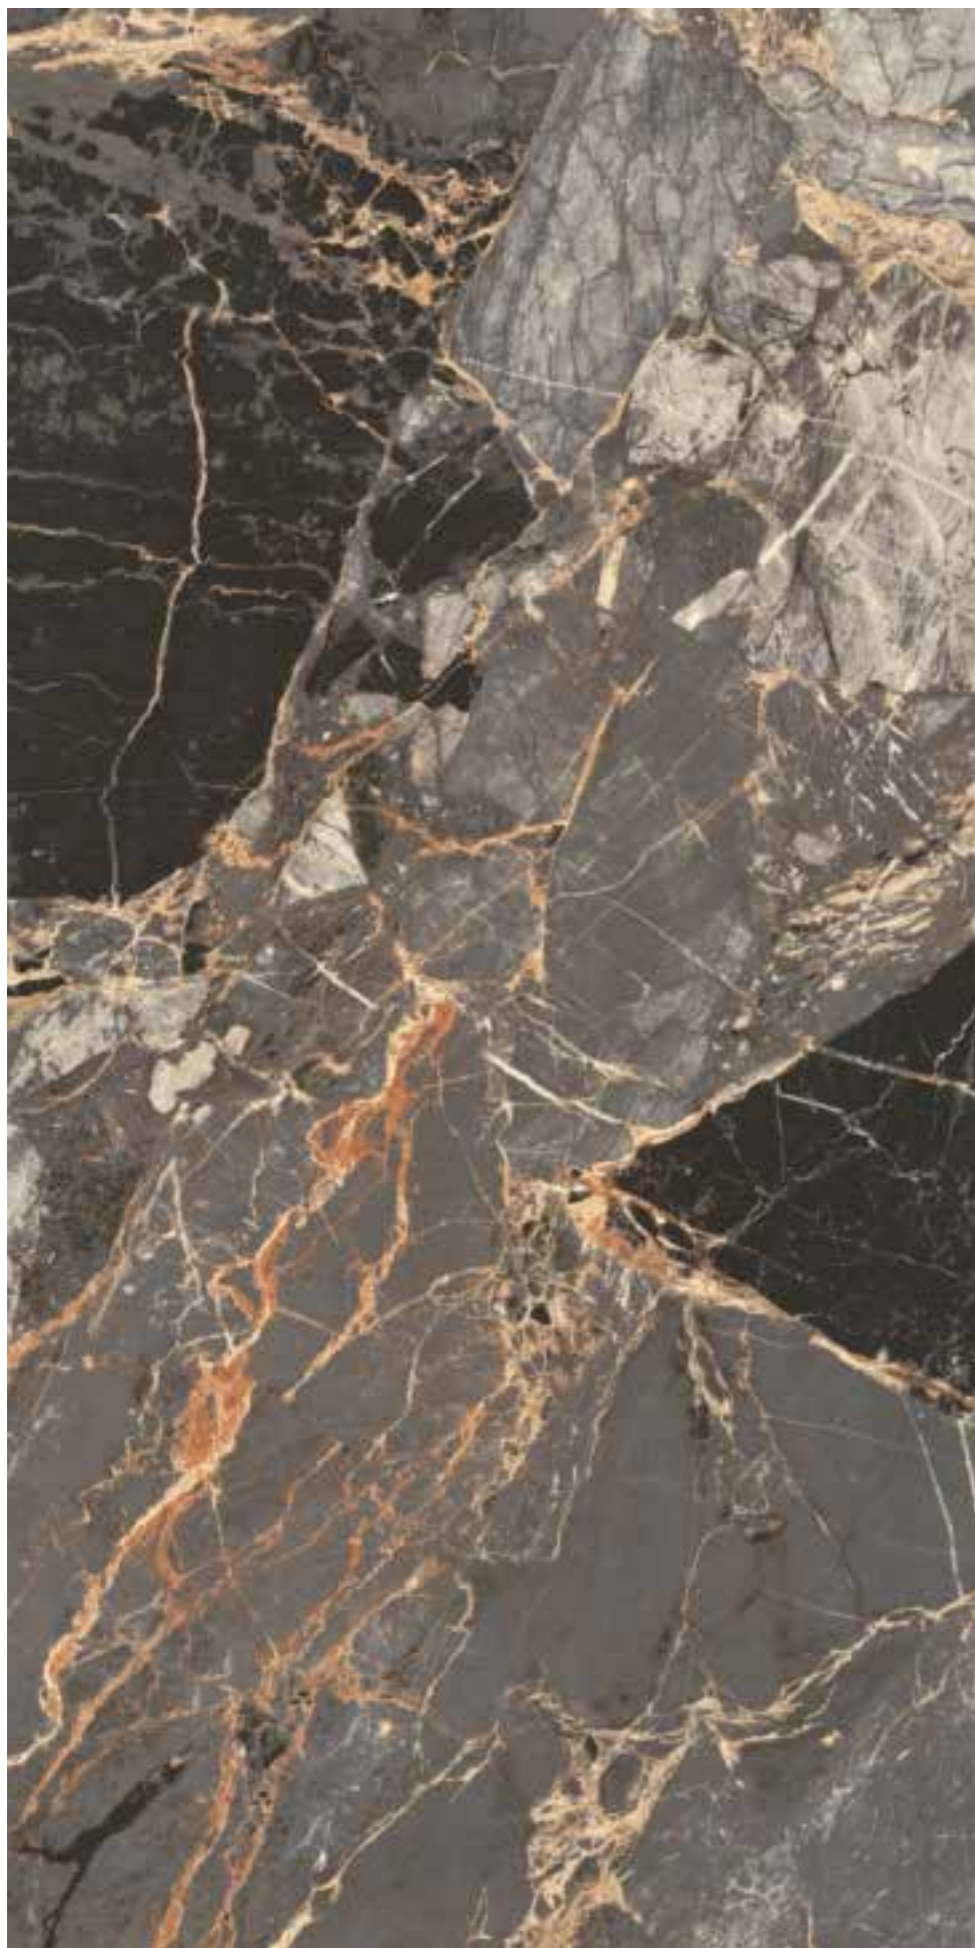

RANDOM 04

DESIGN

GOLD EMPERADOR

SIZE

**600X
1200MM**

FINISH

**SUPER
HIGH GLOSS**