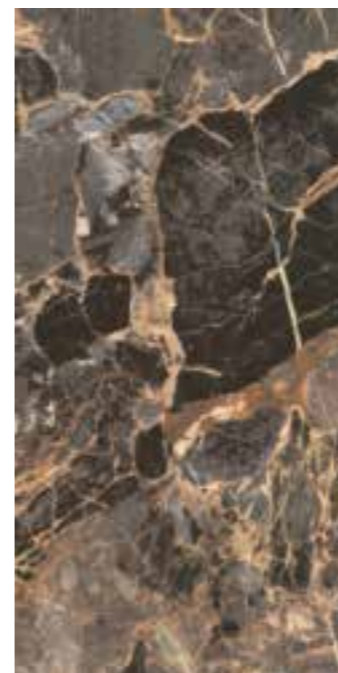

RANDOM 04

DESIGN

GOLD EMPERADOR

SIZE

**600X
1200MM**

FINISH

**SUPER
HIGH GLOSS**