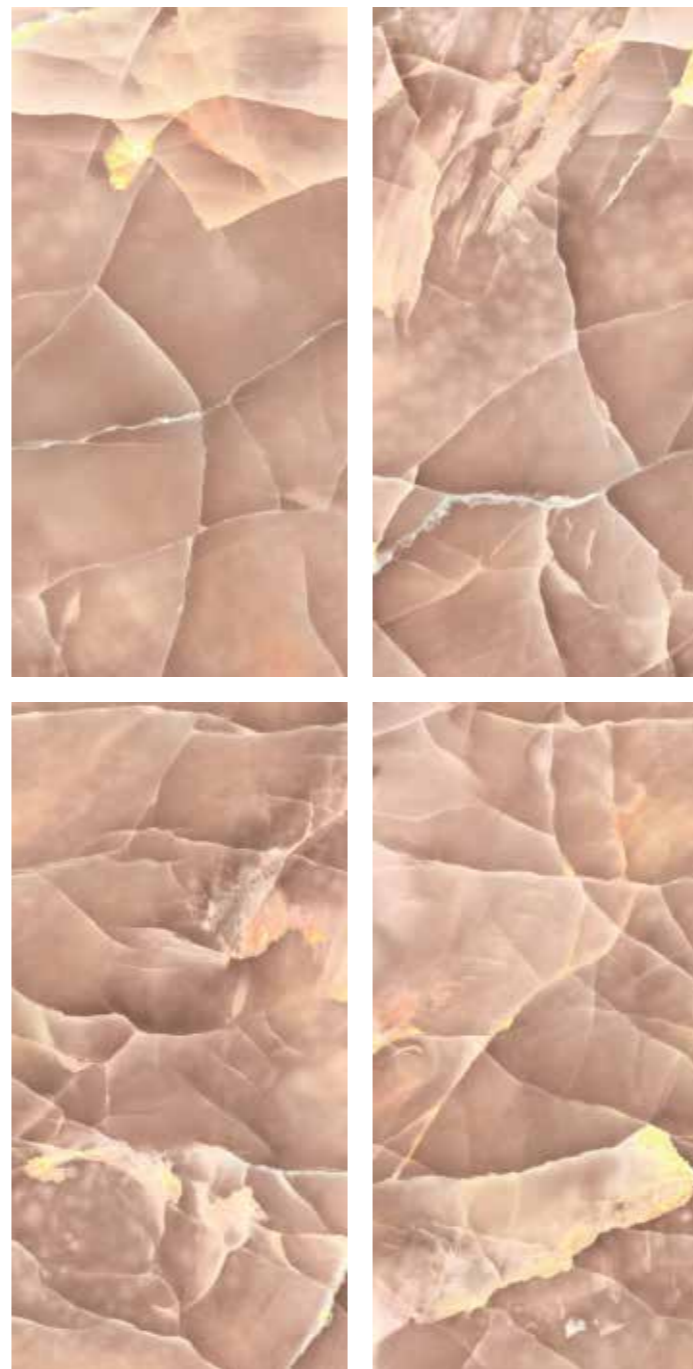

RANDOM 04

DESIGN

**ONICE
RED**

SIZE

**600X
1200MM**

FINISH

**SUPER
HIGH GLOSS**

AGATE ПЛИТКА · **Glimora**
COLLECTION