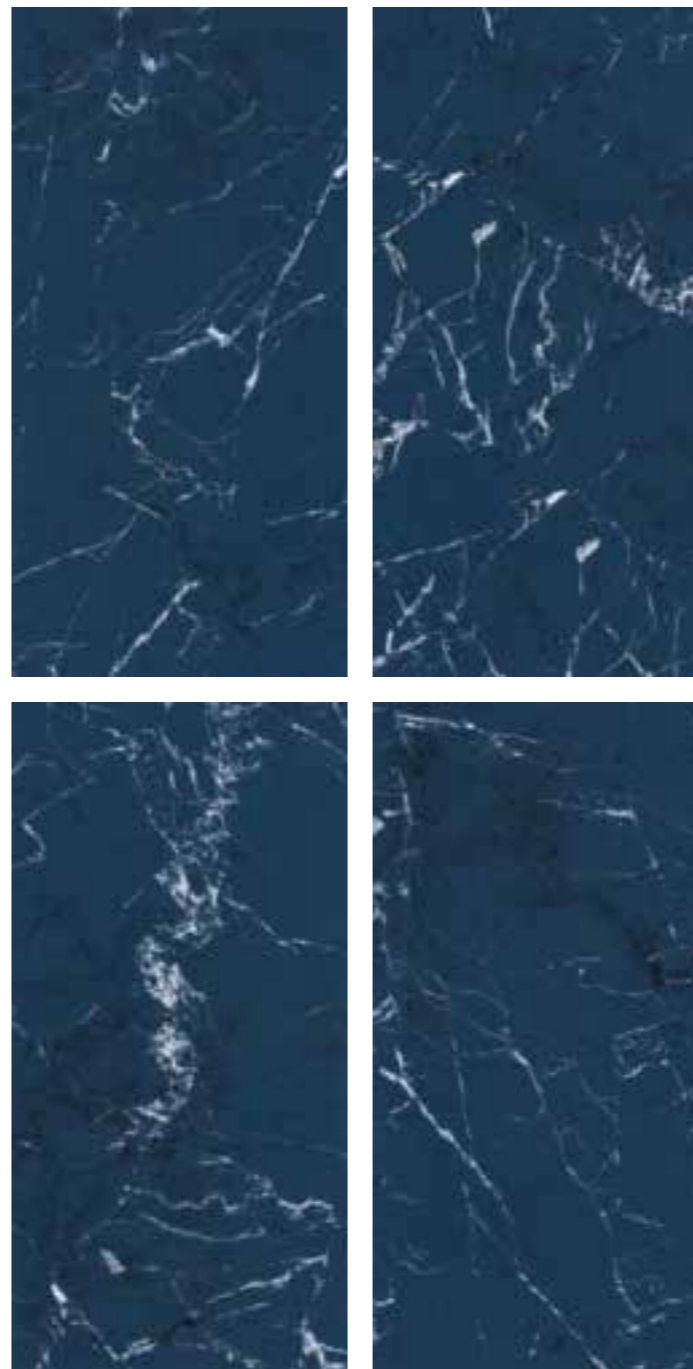

RANDOM 06

DESIGN

**AUSTIN
BLUE**

SIZE

**600X
1200MM**

FINISH

**SUPER
HIGH GLOSS**

AGATE ПЛИТКА · **Glimora**
COLLECTION