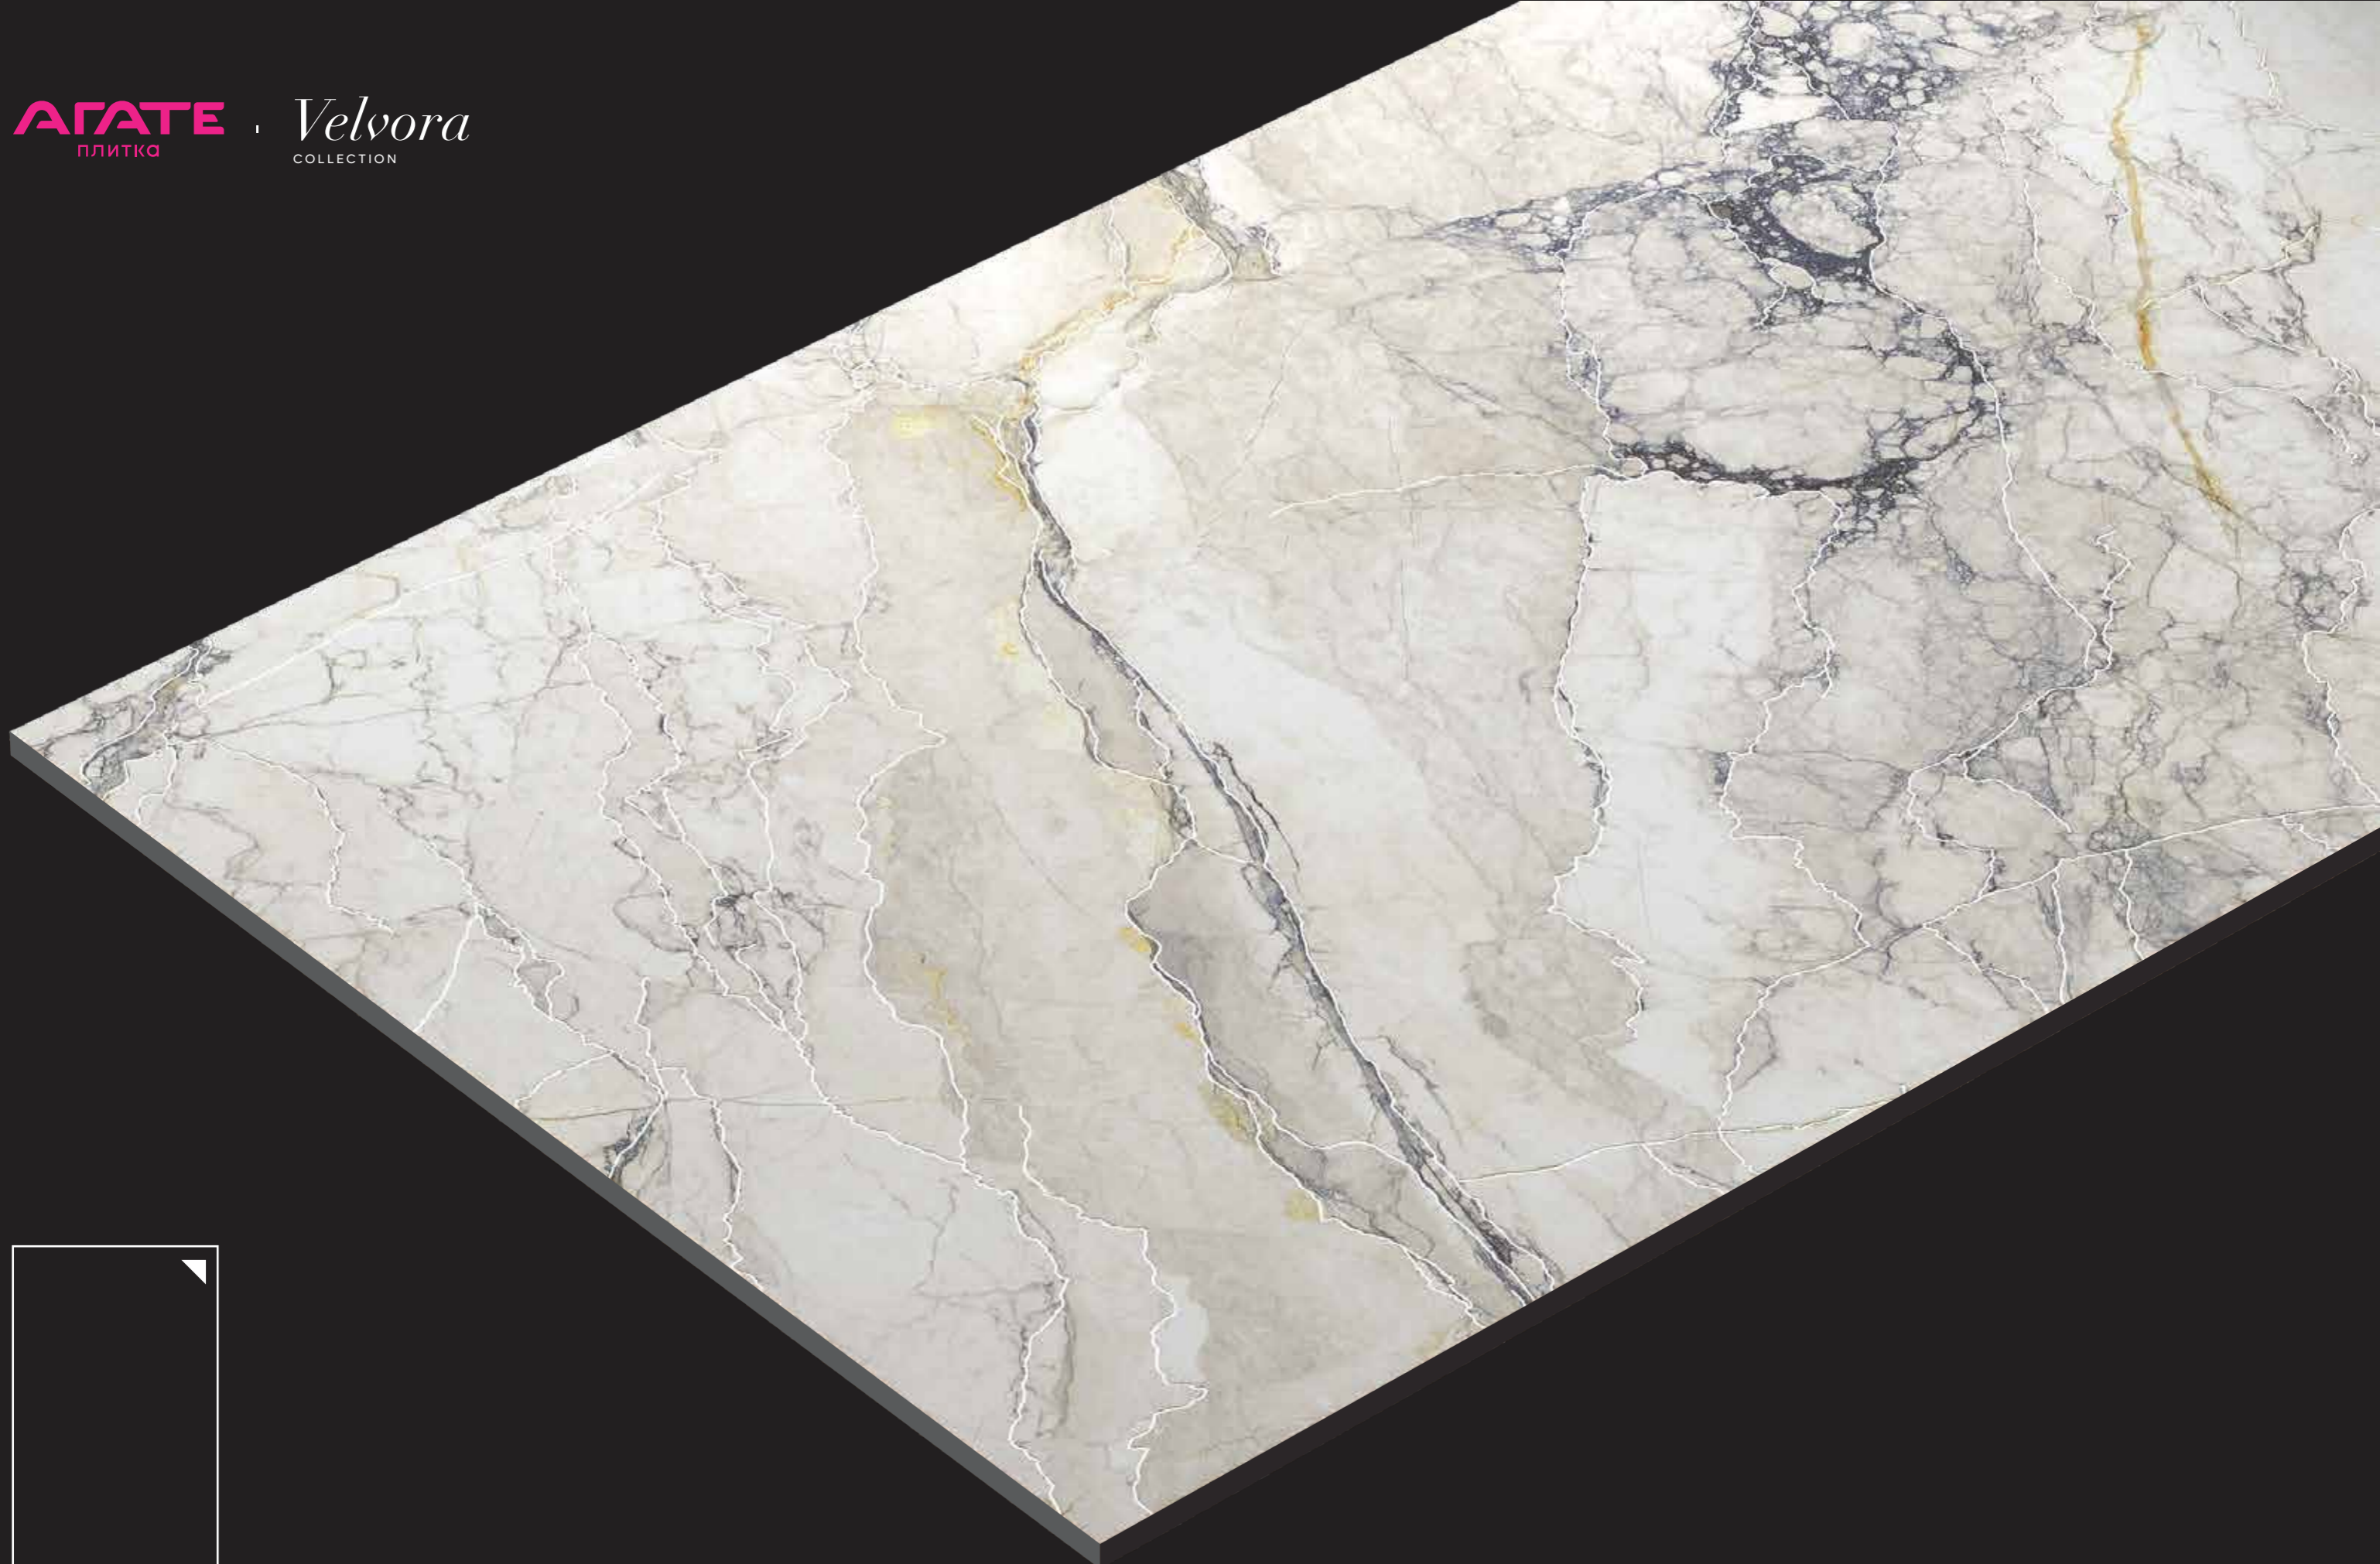

AGATE
ПЛИТКА

Velvora
COLLECTION

600x
1200MM

AVION WHITE