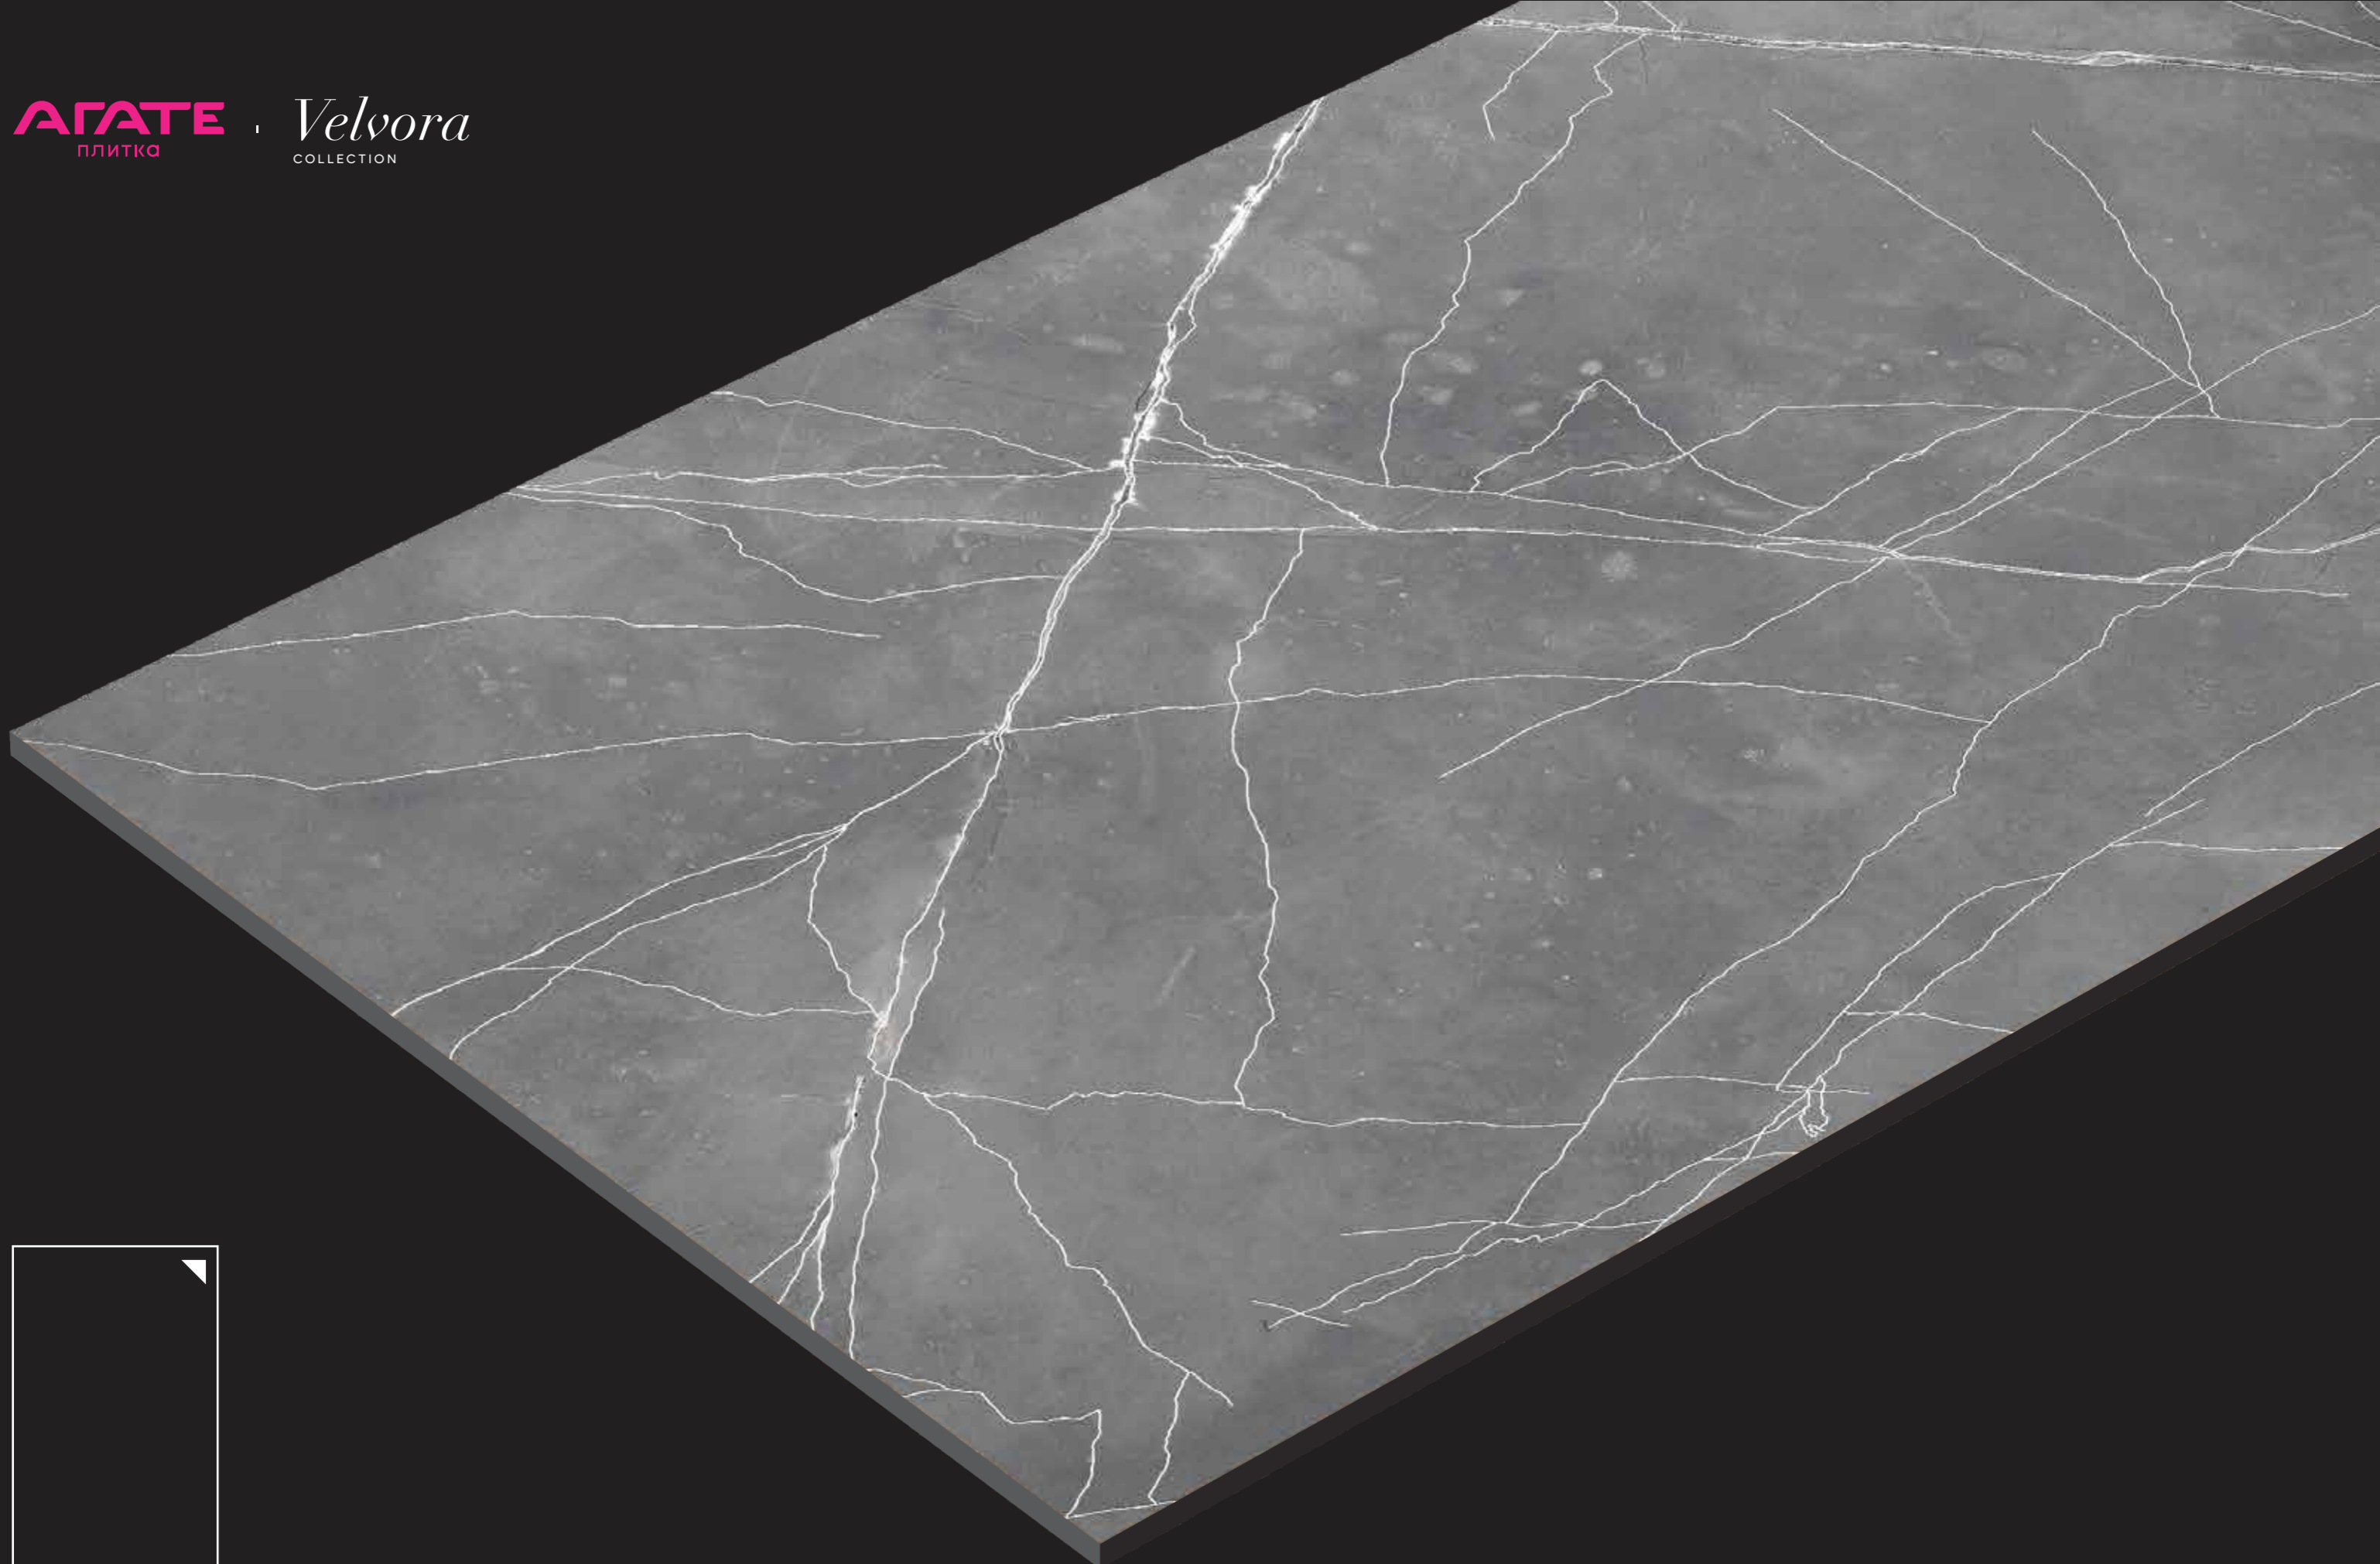

AGATE
ПЛИТКА

Velvora
COLLECTION

600x
1200MM

ARMANI GRAY