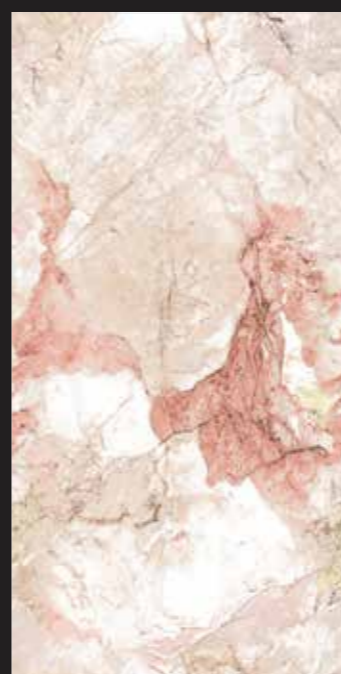

RANDOM 03

DESIGN

**MARMI
RED**

SIZE

**600X
1200MM**

FINISH

**VELVET
WITH VELVORA**

AGATE
ПЛИТКА

Velvora
COLLECTION