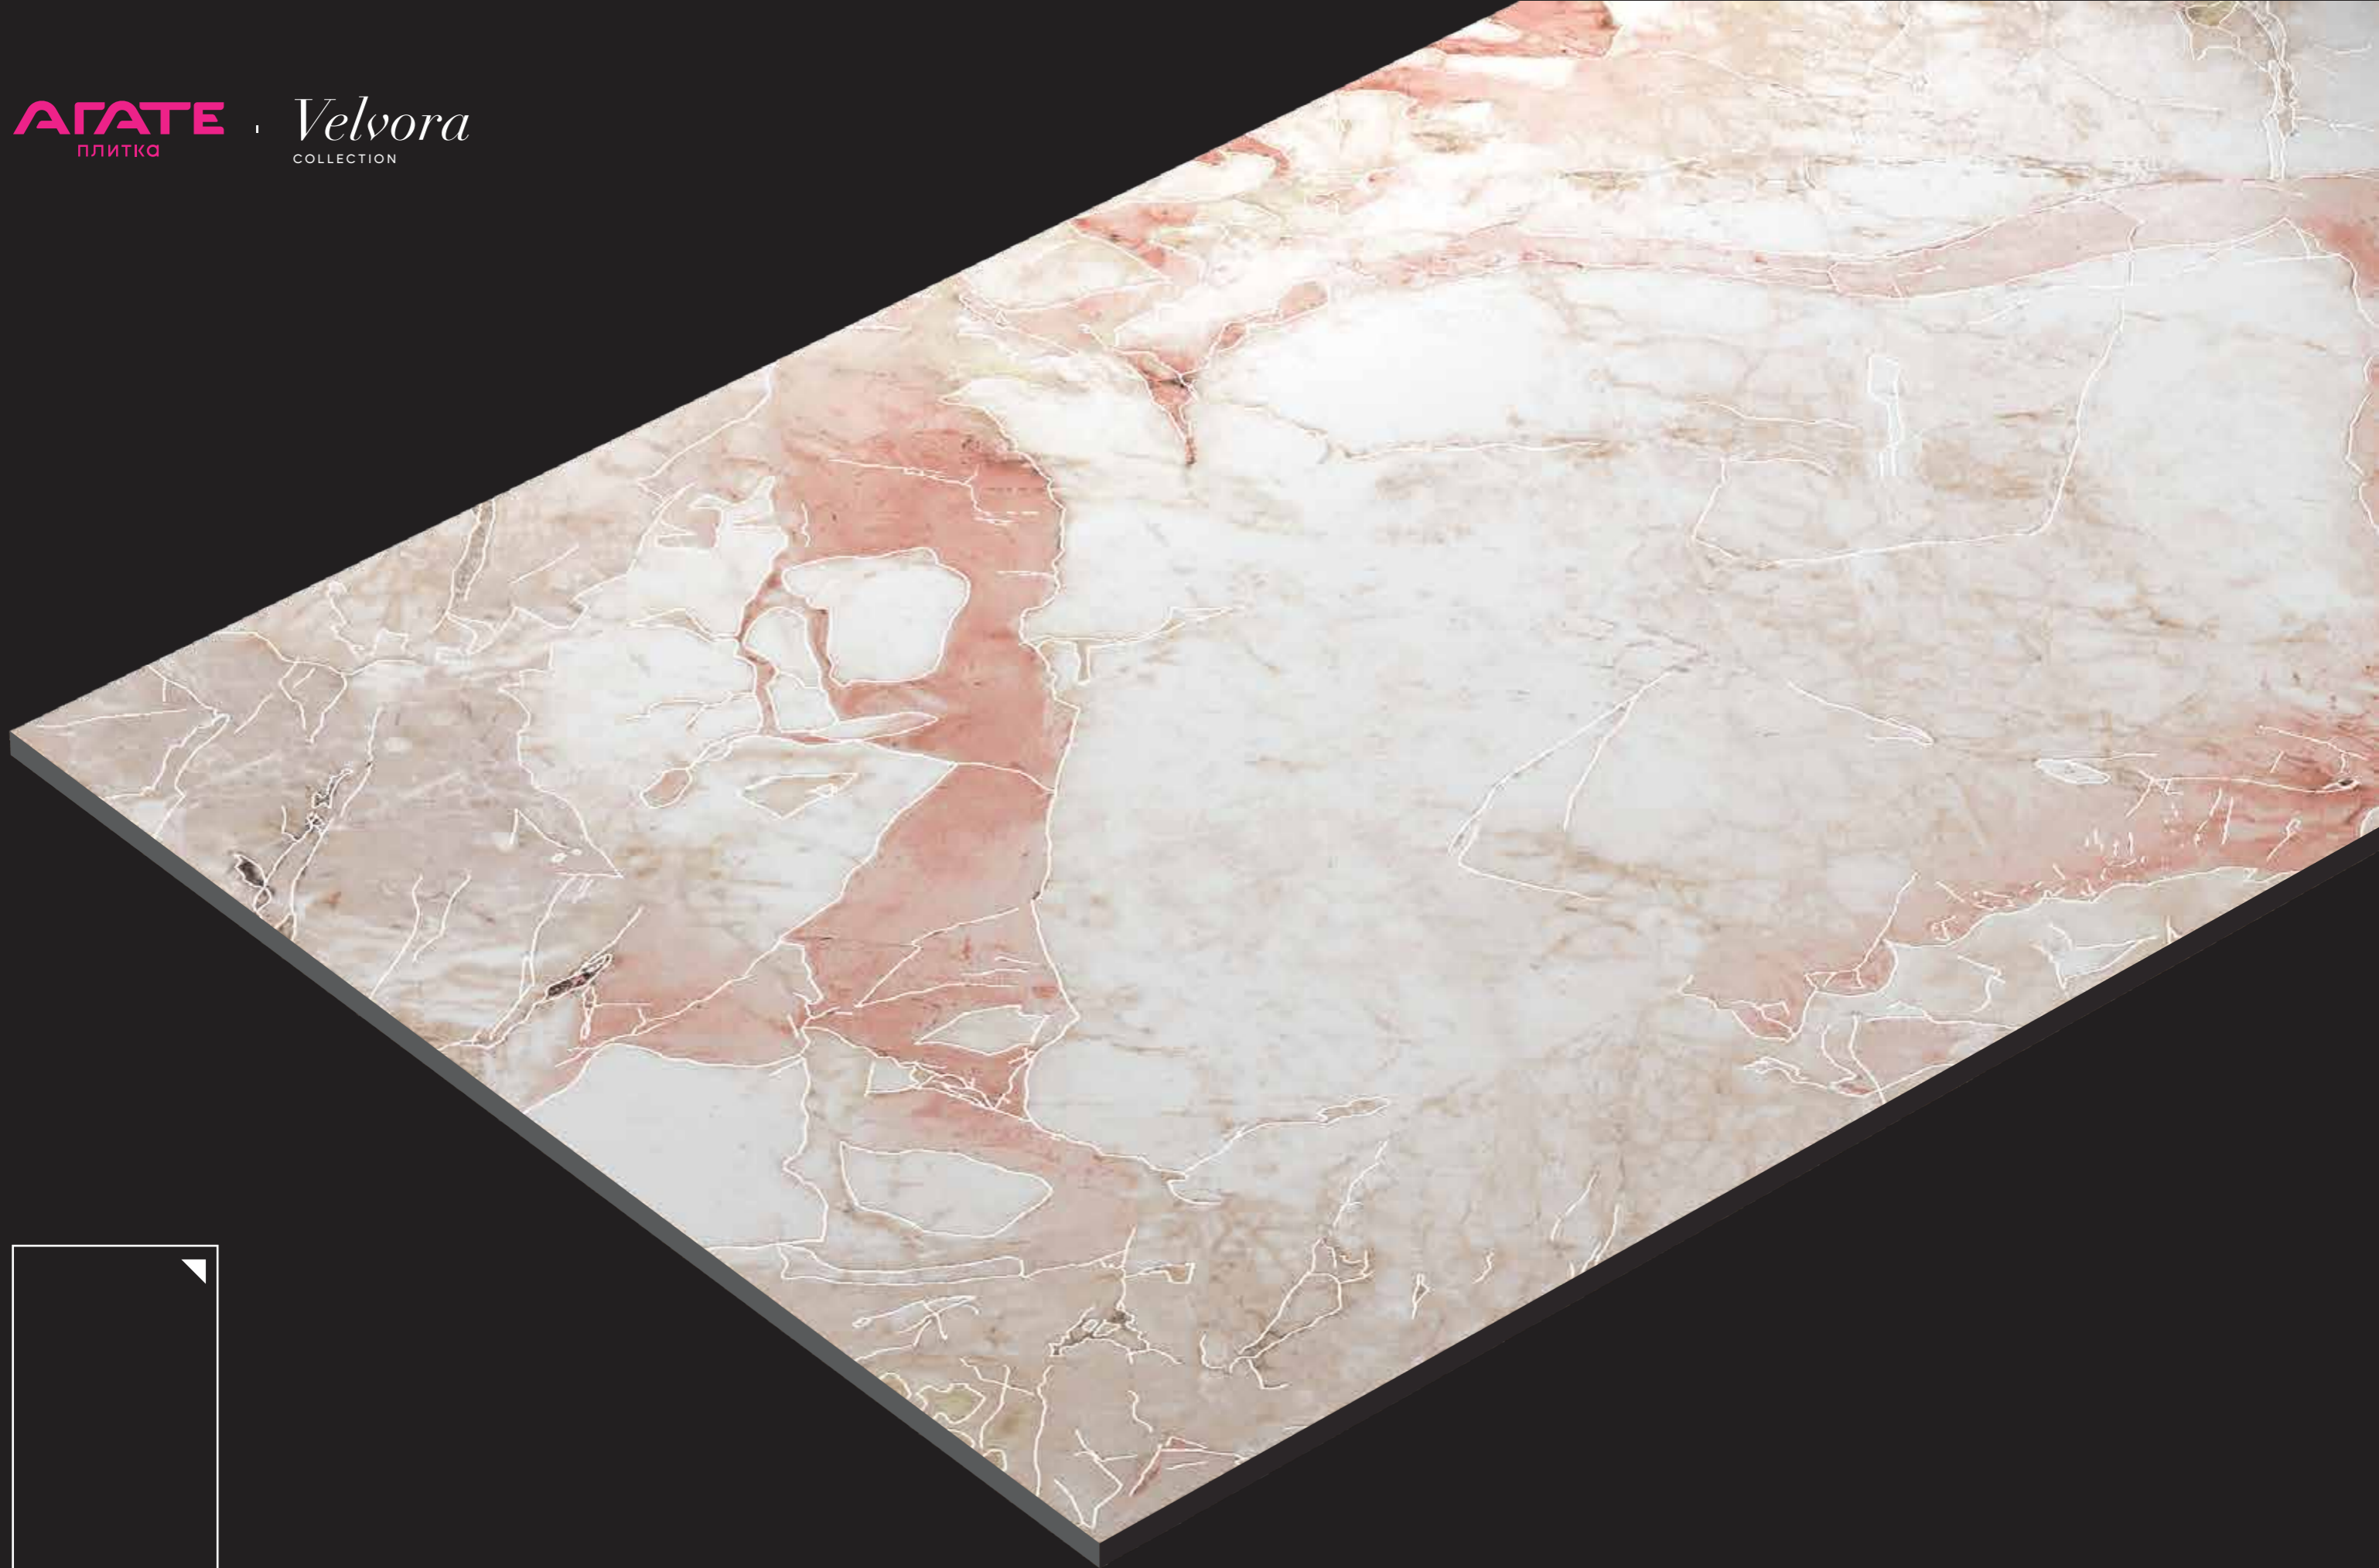

**600X
1200MM**

FINISH

**VELVET
WITH VELVORA**

AGATE
ПЛИТКА

Velvora
COLLECTION

AGATE
ПЛИТКА

Velvora
COLLECTION

600x
1200MM