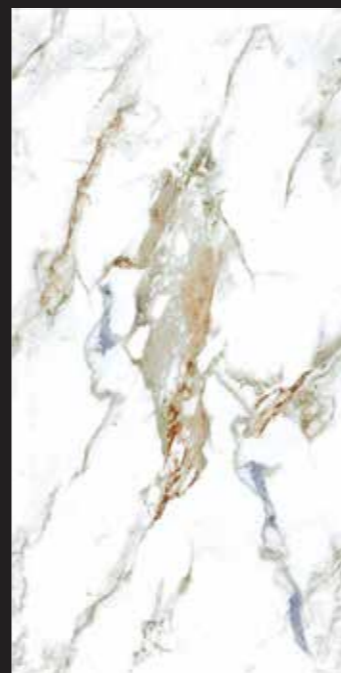

RANDOM 03

DESIGN

**COSMOS
WHITE**

SIZE

**600X
1200MM**

FINISH

**VELVET
WITH VELVORA**

AGATE
ПЛИТКА

Velvora
COLLECTION