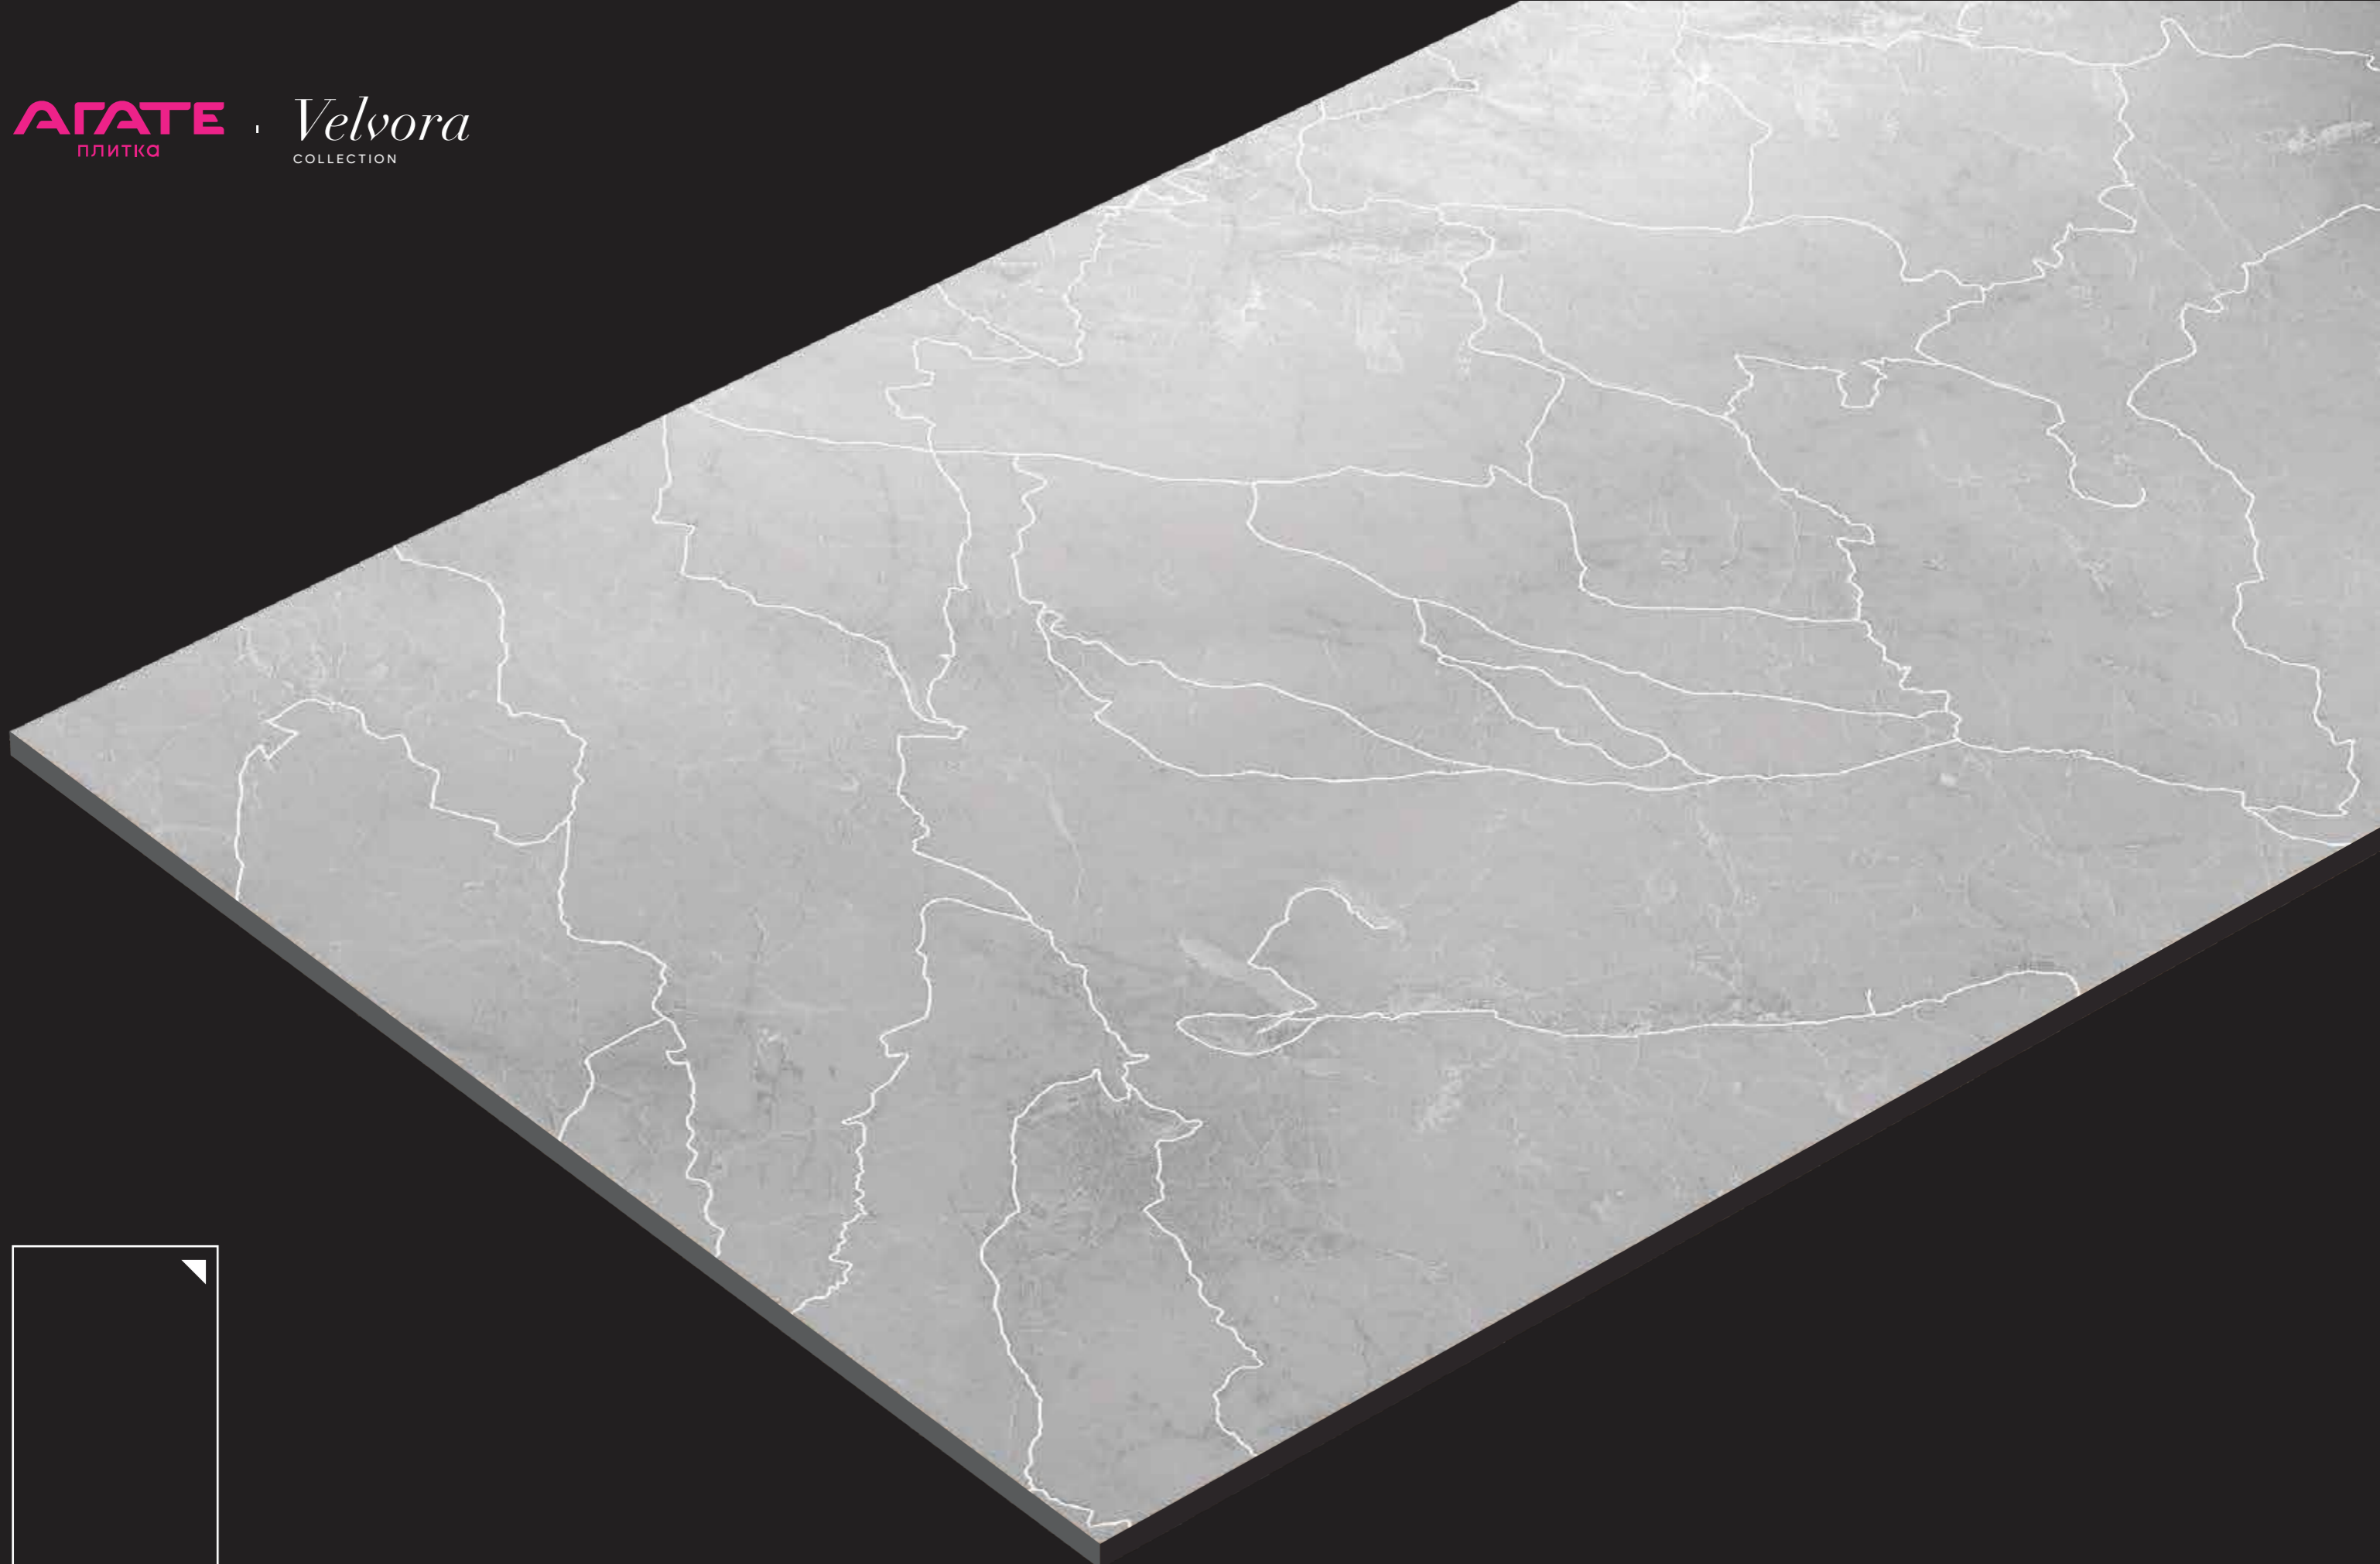

AGATE
ПЛИТКА

Velvora
COLLECTION

600x
1200MM

WILLIAM BIANCO