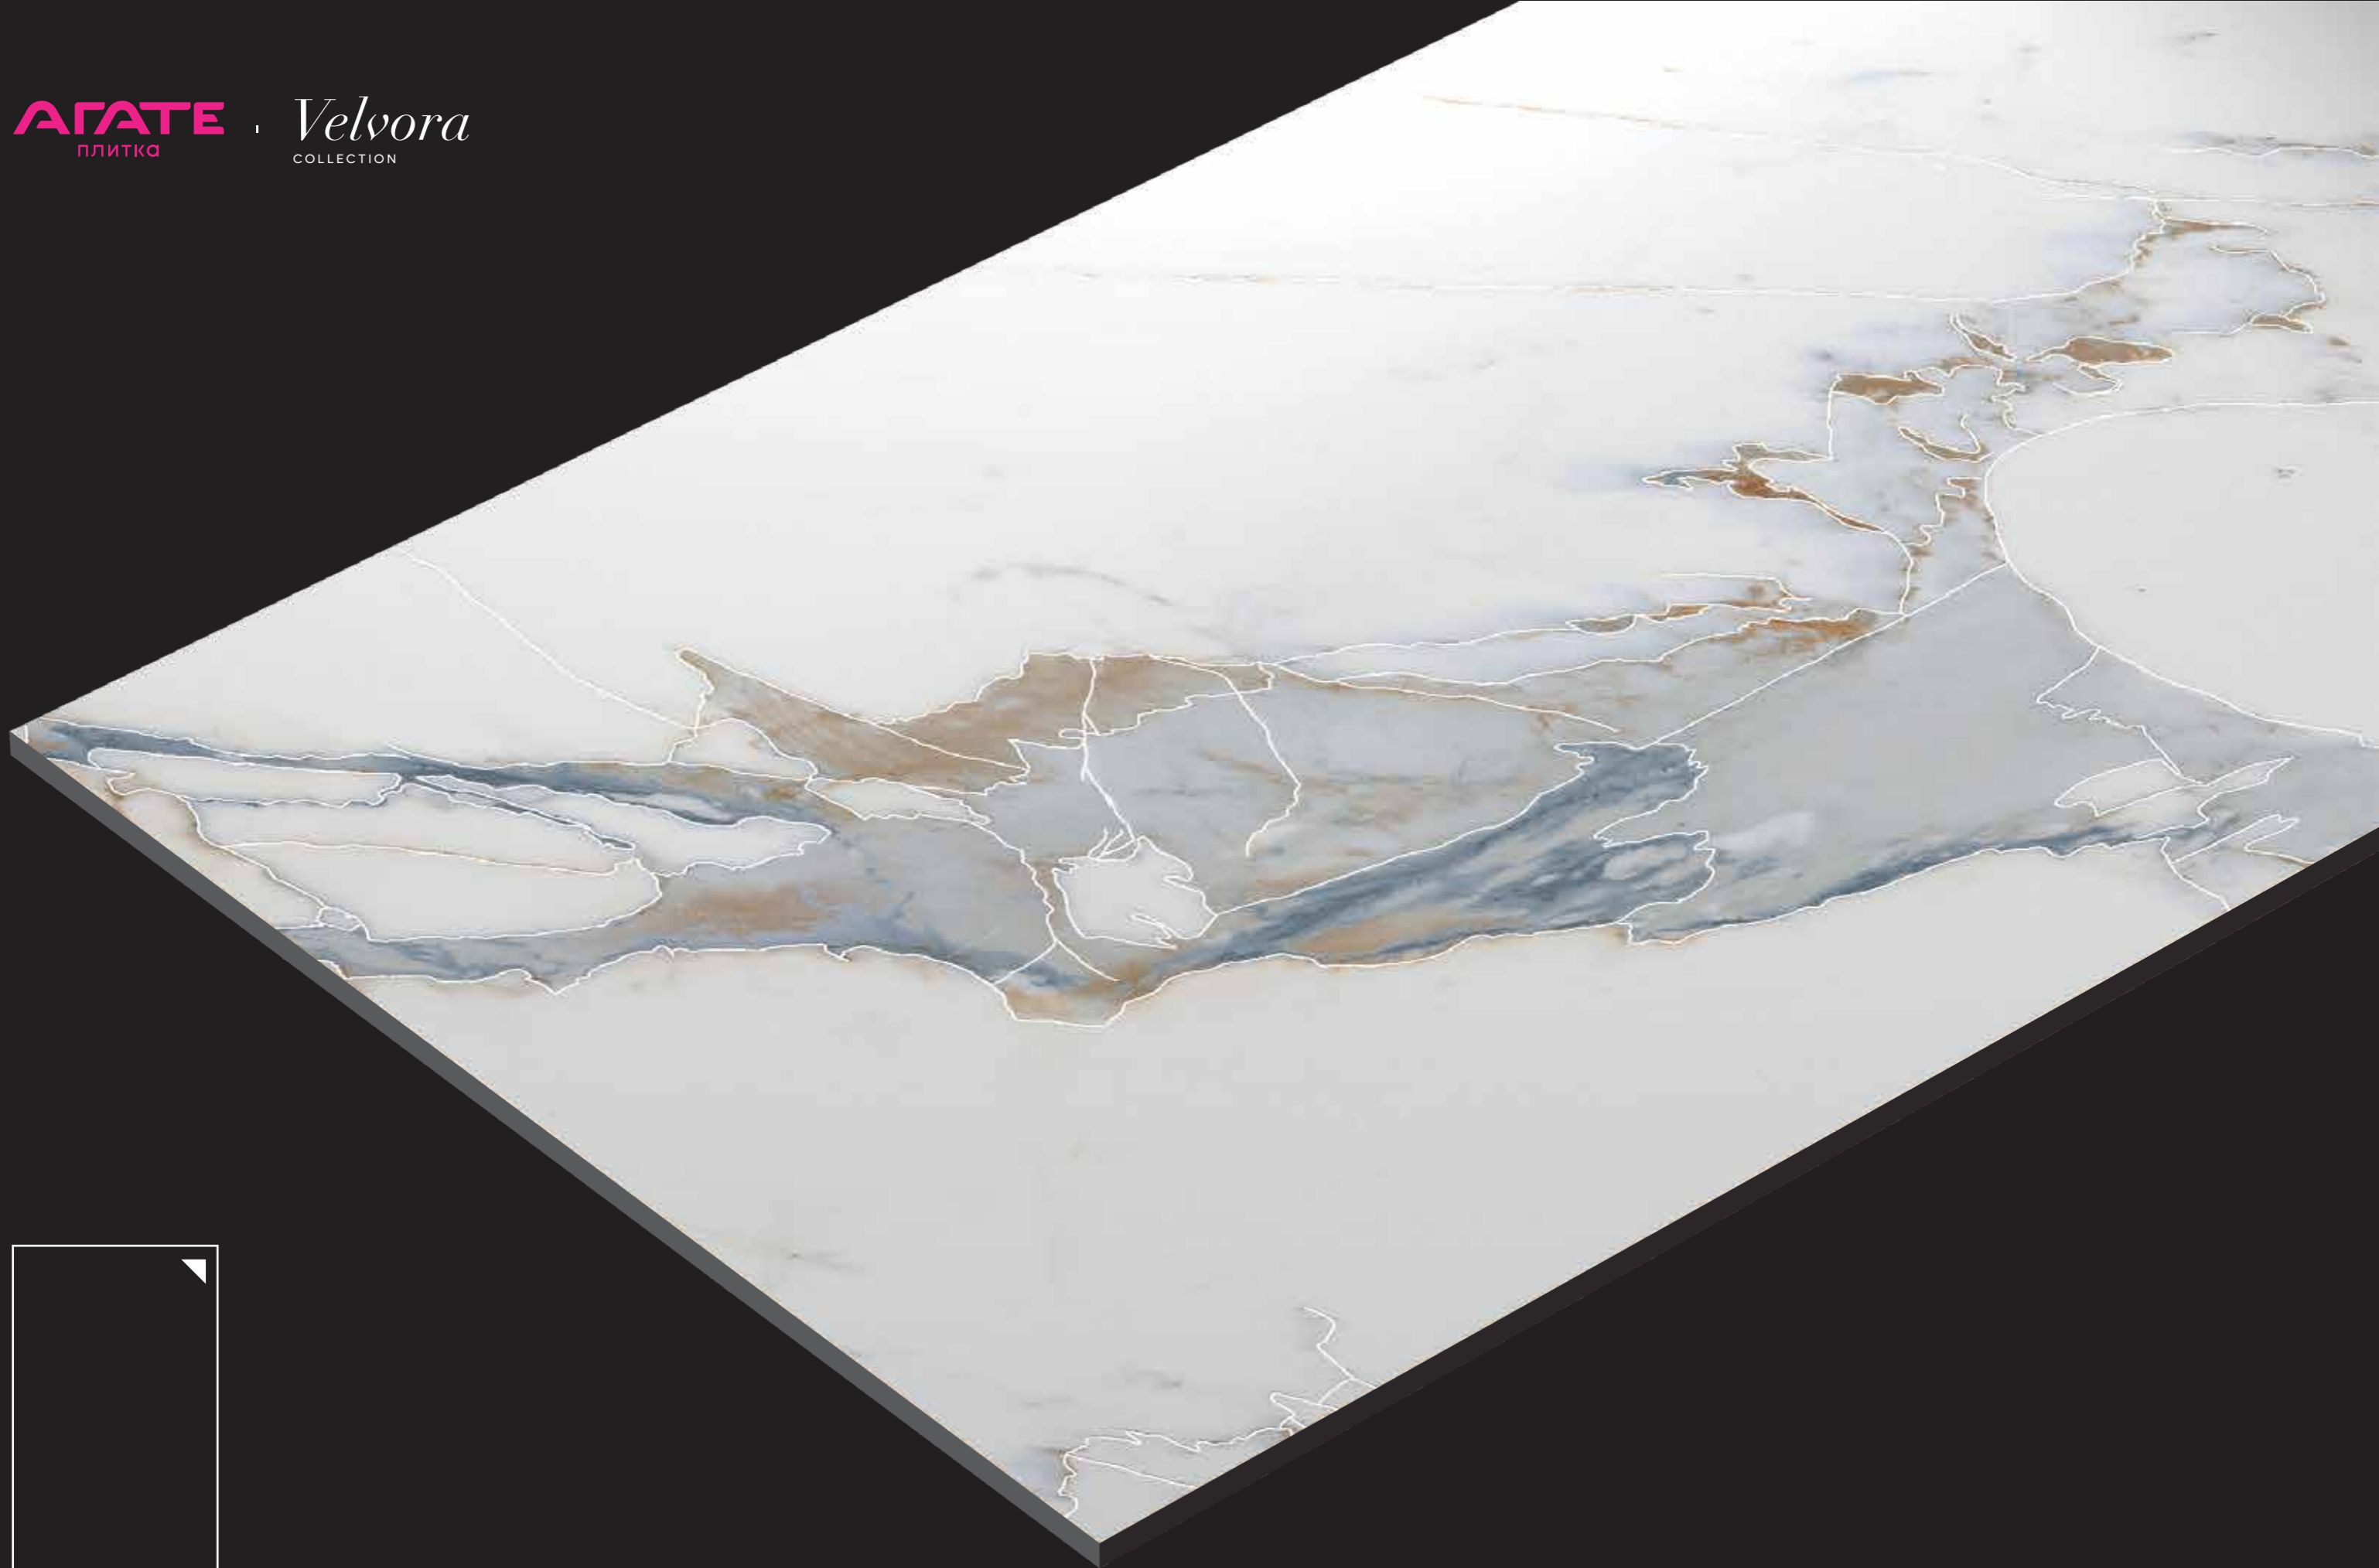

АГАТЕ
ПЛИТКА

Velvora
COLLECTION

600x
1200MM

PARISIAN WHITE