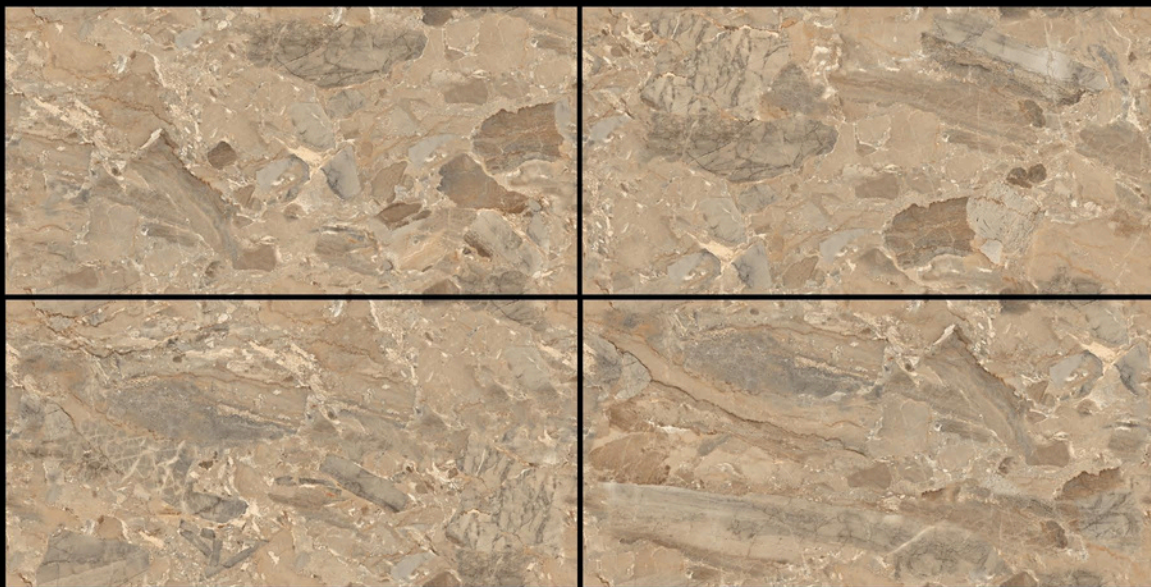

AGATE
ПЛИТКА

RC GOLF BROWN

SIZE
600X1200 mm

FINISH
POLISHED

RANDOM : 3