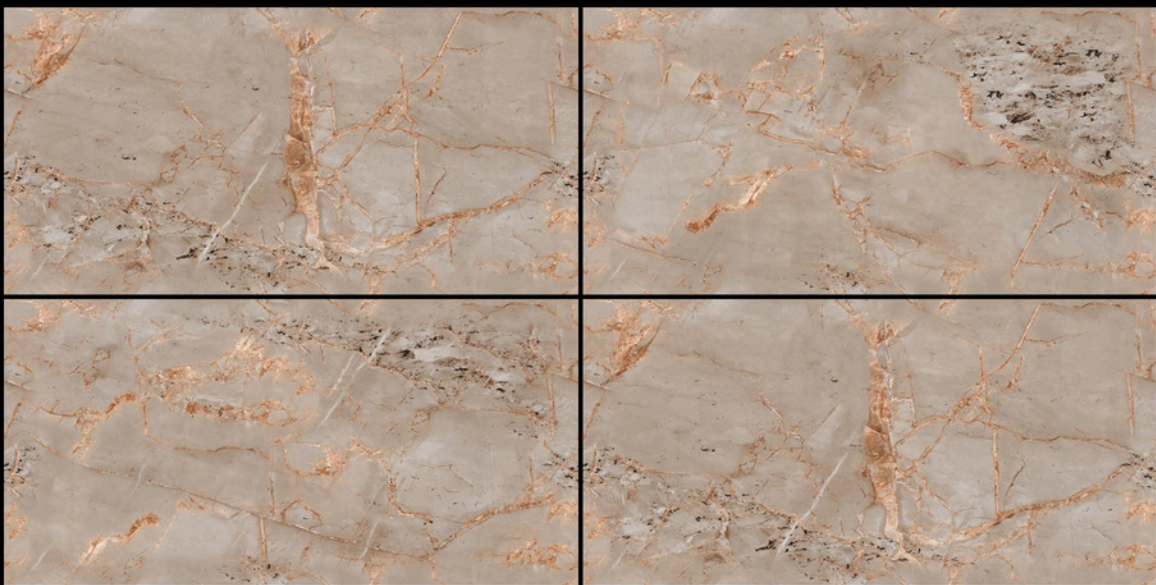

AGATE
ПЛИТКА

RC PORTOFINO BROWN

SIZE
600X1200 mm

FINISH
POLISHED

RANDOM : 3