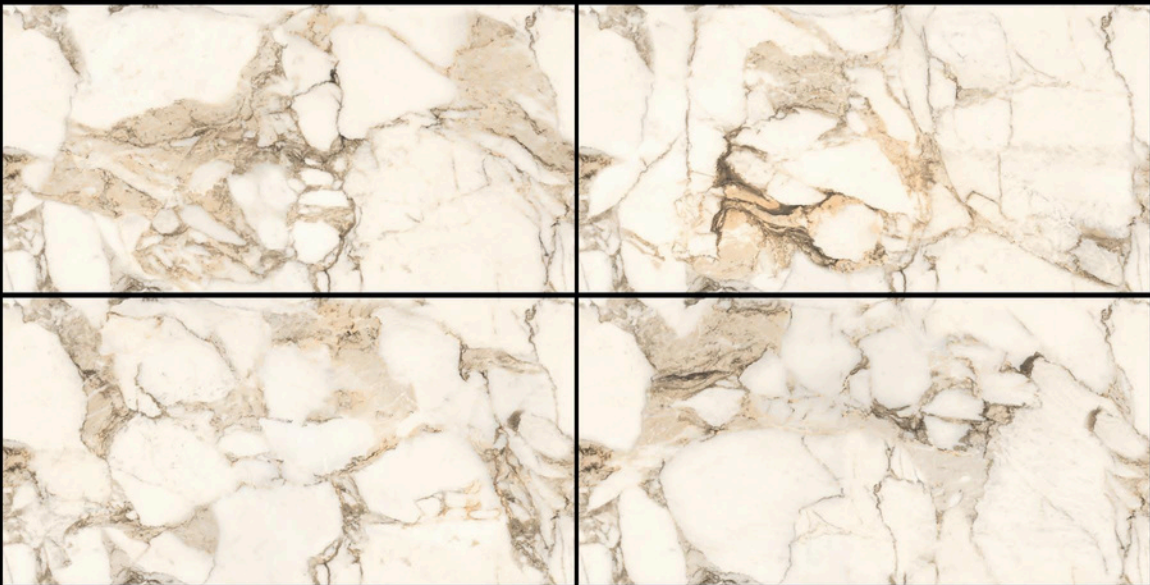

AGATE
ПЛИТКА

RC PEN BROWN

SIZE
600X1200 mm

FINISH
POLISHED

RANDOM : 4