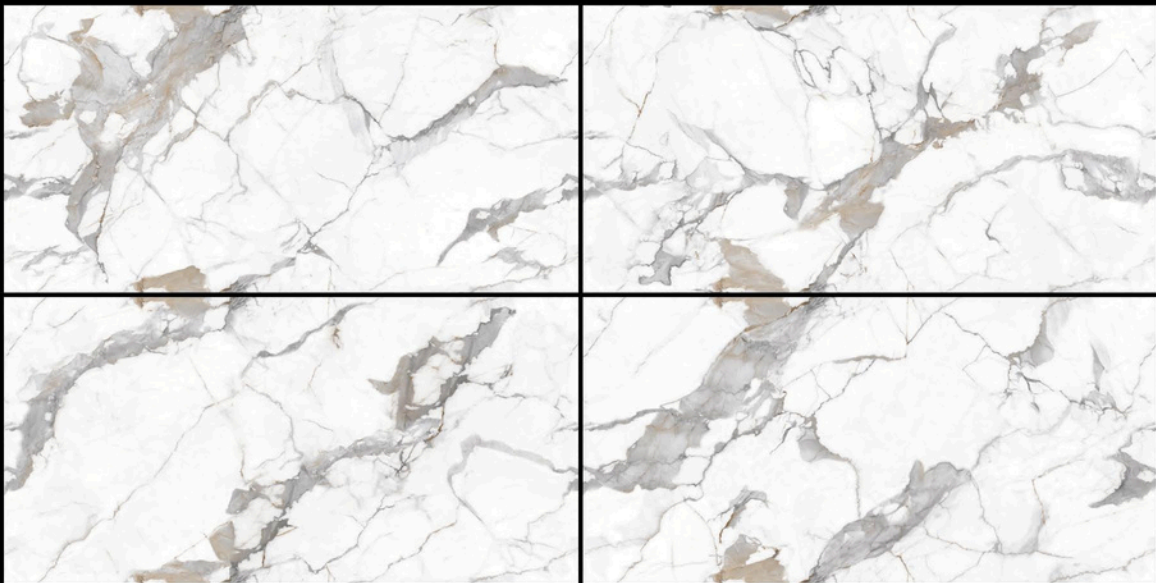

AGATE
ПЛИТКА

RC STATUARIO PULIDO

SIZE
600X1200 mm

FINISH
POLISHED

RANDOM : 4