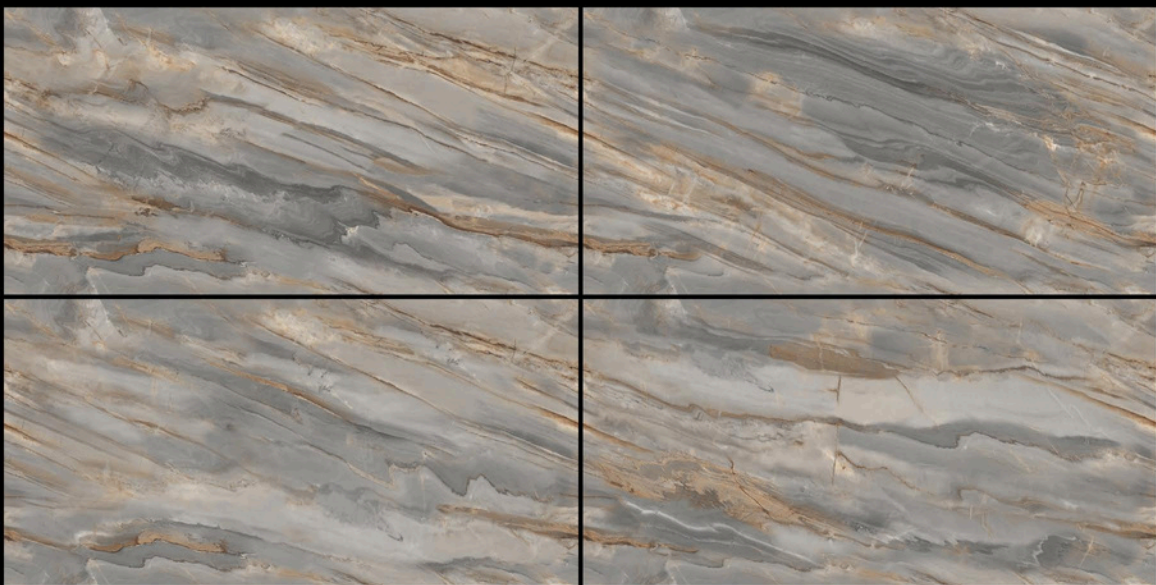

AGATE
ПЛИТКА

RC SENTORINY GREY

SIZE
600X1200 mm

FINISH
POLISHED

RANDOM : 4