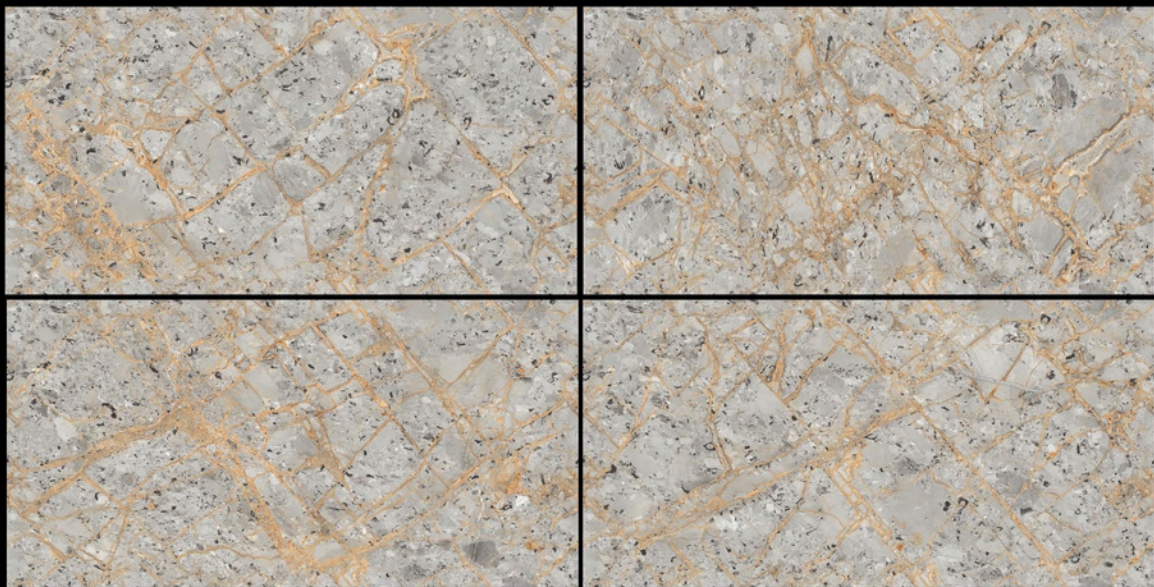

AGATE
ПЛИТКА

RC GOLD WAVE GREY

SIZE
600X1200 mm

FINISH
POLISHED

RANDOM : 4