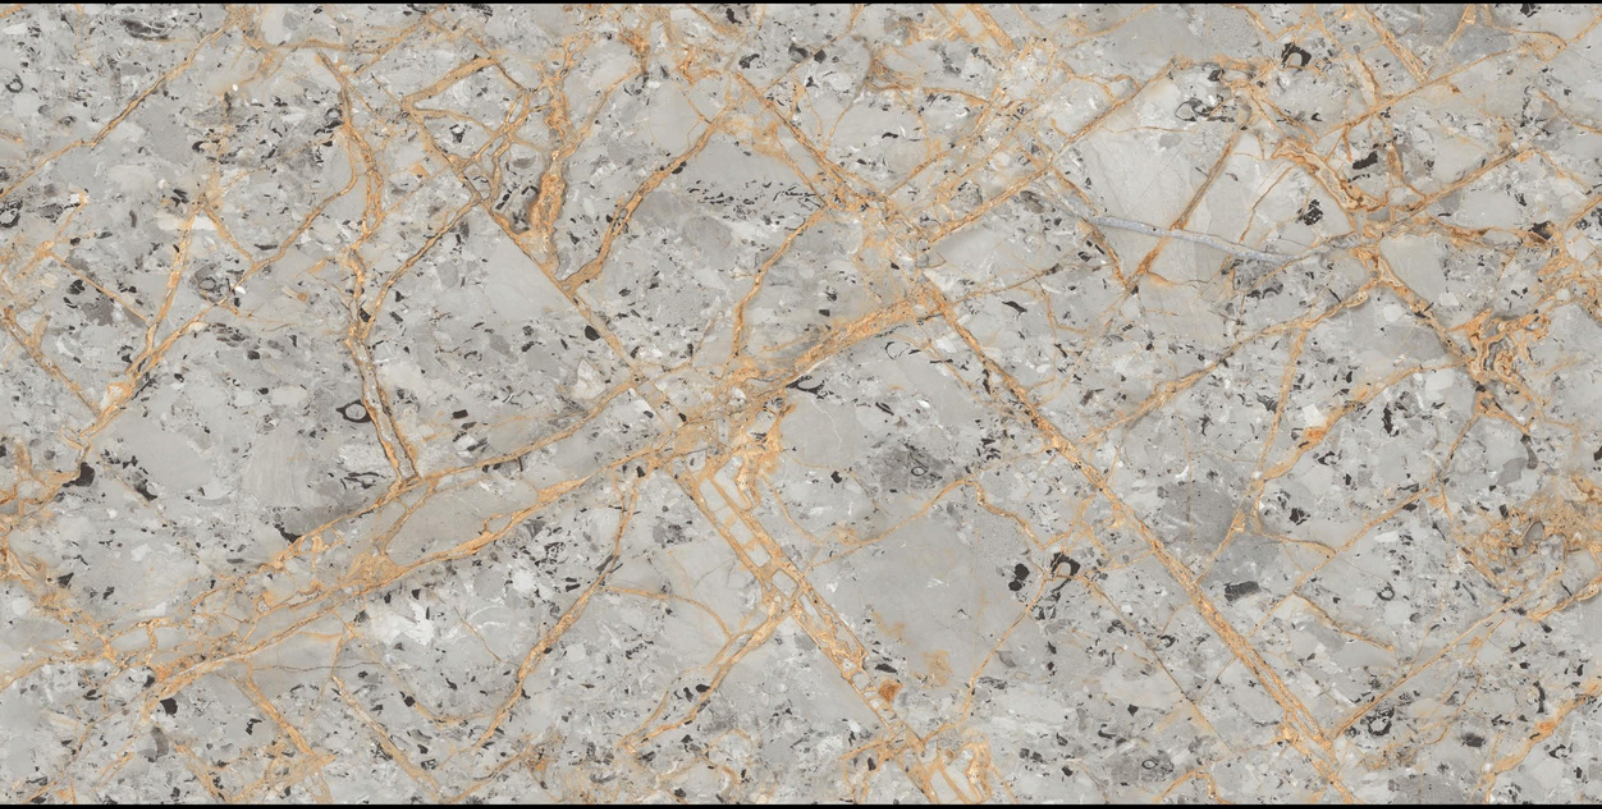

AGATE
ПЛИТКА

RC GOLD WAVE GREY

SIZE
600X1200 mm

FINISH
POLISHED

RANDOM : 4