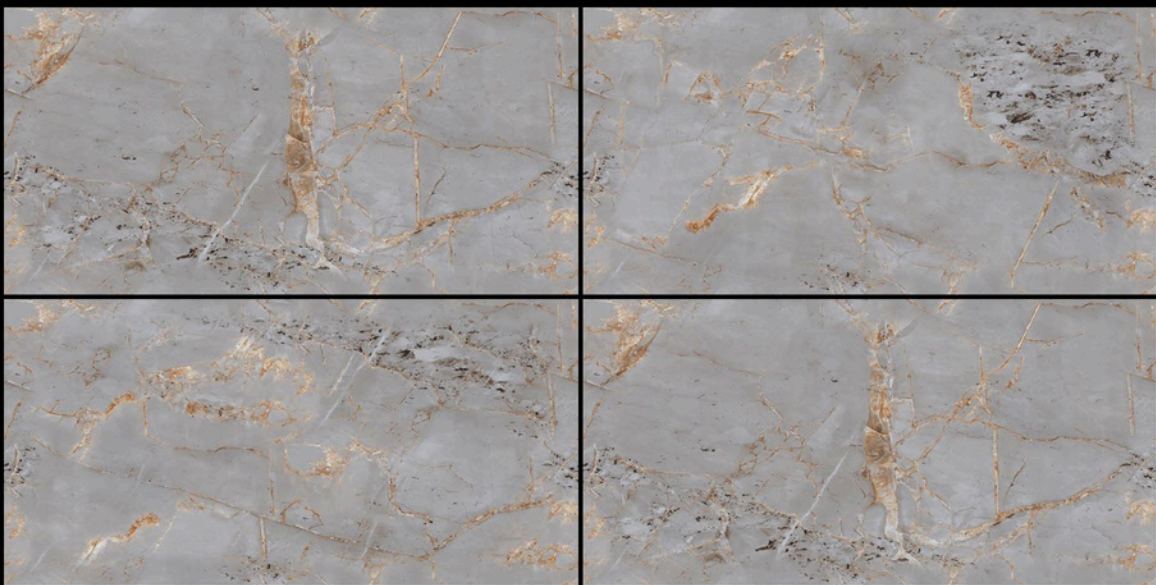

FINISH
POLISHED

RANDOM : 4

AGATE
ПЛИТКА

RC PORTOFINO BROWN

SIZE
600X1200 mm

FINISH
POLISHED

RANDOM : 3

AGATE
ПЛИТКА