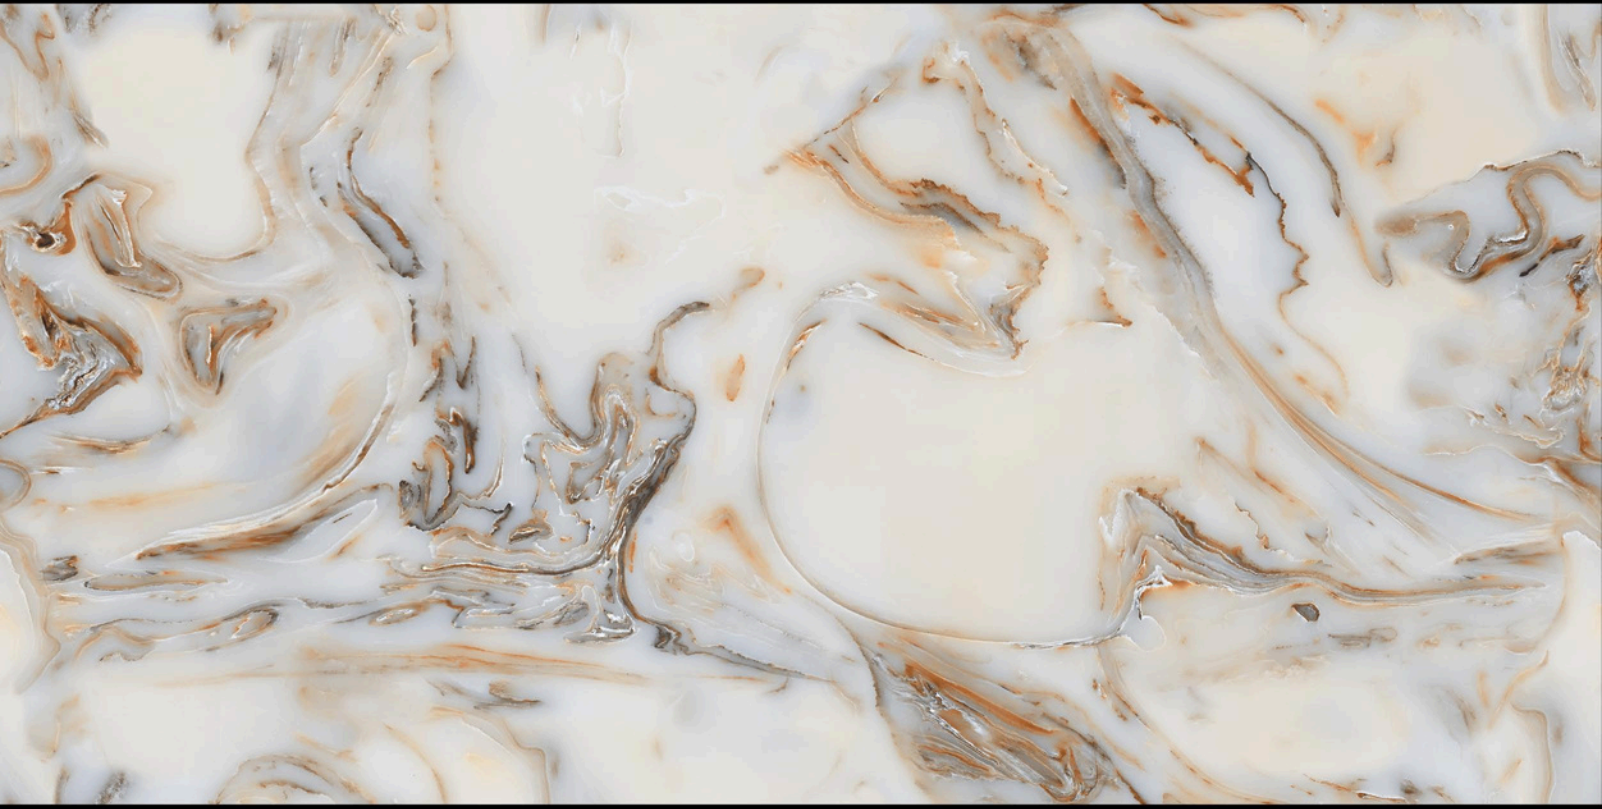

RANDOM : 4

AGATE
ПЛИТКА

RC ZODIAC SILVER

SIZE
600X1200 mm

FINISH
POLISHED

RANDOM : 4

AGATE
ПЛИТКА

RC ZURA