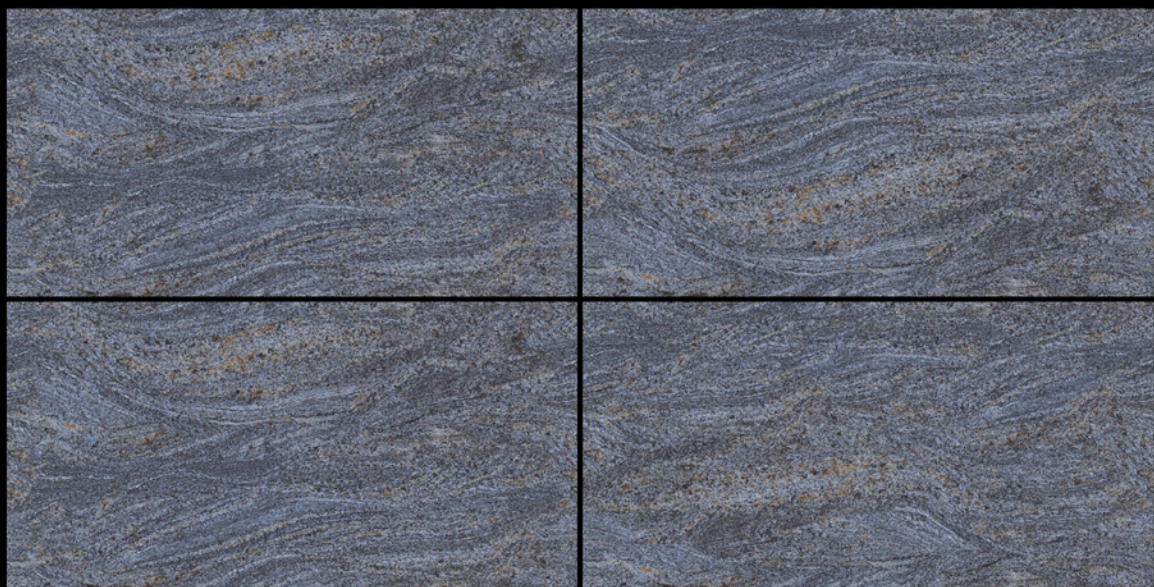

RC GRANITO AZUL

SIZE
600X1200 mm

FINISH
POLISHED

RANDOM : 3