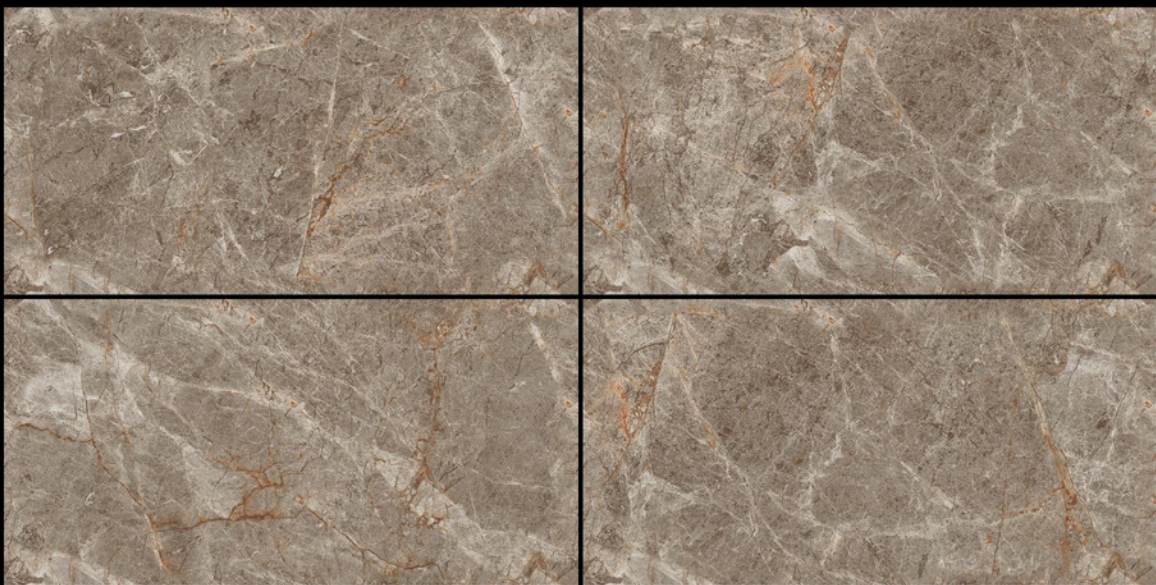

AGATE
ПЛИТКА

RC MUDY BROWN

SIZE
600X1200 mm

FINISH
POLISHED

RANDOM : 4